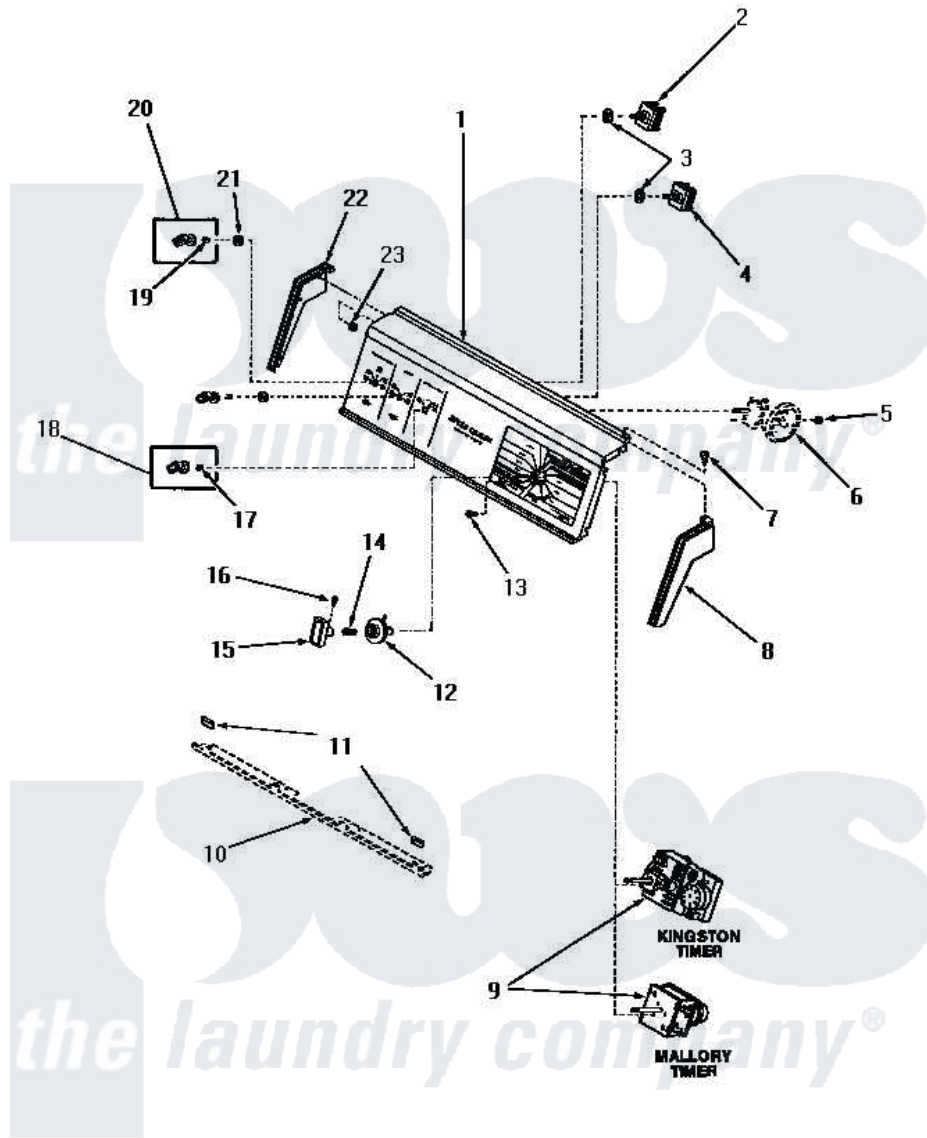

# Amana FA4111 10 - CONTROL PANEL & CONTROLS

## CONTROL PANEL AND CONTROLS

Amana [Residential Amana FA4111 Washer Parts](#) Parts Diagram 10 - CONTROL PANEL & CONTROLS  
 Click on the part number to view part

Item	Original Part Number	Replaced By	Status	Part Description
1	24846		Not Available	CONTROL PANEL
2	24392		Not Available	SWITCH TEMP
3	<a href="#">91176</a>			Lockwasher, 3/8 Intshkp
4	<a href="#">21302</a>			Switch, Motor-2SP
5	23962	<a href="#">W10116760</a>		Screw
6	Y00000000		Not Available	SEE NOTE PRESSURE SWITCH
7	25232		Not Available	SCREW,8AB-18X7/8 OVAL
8	25123		Not Available	CONTROL HOOD END, RIGHT
9	26410		Not Available	TIMER
10	Y00000000		Not Available	SEE NOTE PANEL SUPPORT BRACKET
11	24859		Not Available	SLEEVE,SUPPORT ANGLE
12	26326		Not Available	TIMER KNOB INDICATOR
13	<a href="#">70212</a>			Screw, 8-32 X 5/32 RD H
14	<a href="#">26319</a>			Spring

15	<a href="#">26798</a>		Knob, Timer xReplace
16	<a href="#">26318</a>		Screw, 8-32 X 1/4 Set S
17	23392	Not Available	CLIP FOR 26816 KNOB
18	26818	Not Available	CONTROL KNOB ASSEMBLY
19	22244	Not Available	CLIP,C xREPLACE
20	22245	Not Available	xREPLACE
21	<a href="#">24205</a>		Nut, Knurled 3/8-24
22	25124	Not Available	CONTROL HOOD END, LEFT
23	25126	<a href="#">5303284616</a>	Clip