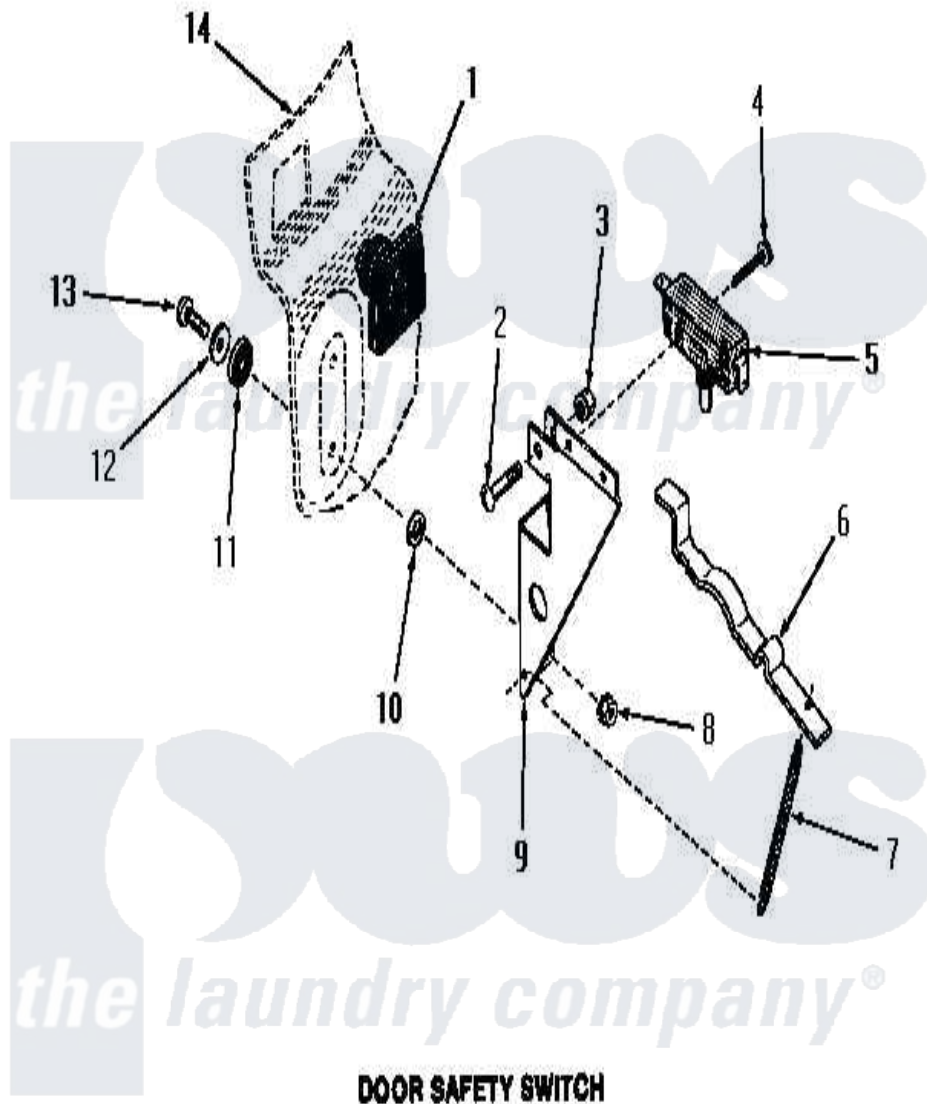

# Amana FA4111 11 - DOOR SAFETY SWITCH

**DOOR SAFETY SWITCH**

Amana [Residential Amana FA4111 Washer Parts](#) Parts Diagram 11 - DOOR SAFETY SWITCH  
 Click on the part number to view part

Item	Original Part Number	Replaced By	Status	Part Description
1	<a href="#">23591</a>			Diaphragm
2	Y02370		Not Available	SCREW,10-24X15/16 HEX
3	<a href="#">22001</a>			Nut, 10-24 Nylon Hex BR
4	<a href="#">51783</a>			Screw, 6b-20 X 7/8 HeX
5	23540		Not Available	SWITCH
6	23592		Not Available	ARM
7	26766		Not Available	SPRING
8	23951	<a href="#">M0282009</a>		Nut
9	22783		Not Available	BRACKET
10	21735		Not Available	LOCKWASHER,No.10 INTSHKP
11	02928		Not Available	WASHER
12	20492	<a href="#">M0270504</a>		Washer
13	<a href="#">21081</a>			Screw, 10-24 X 1/2 RD H
14	Y00000000		Not Available	SEE NOTE DRAIN TUB