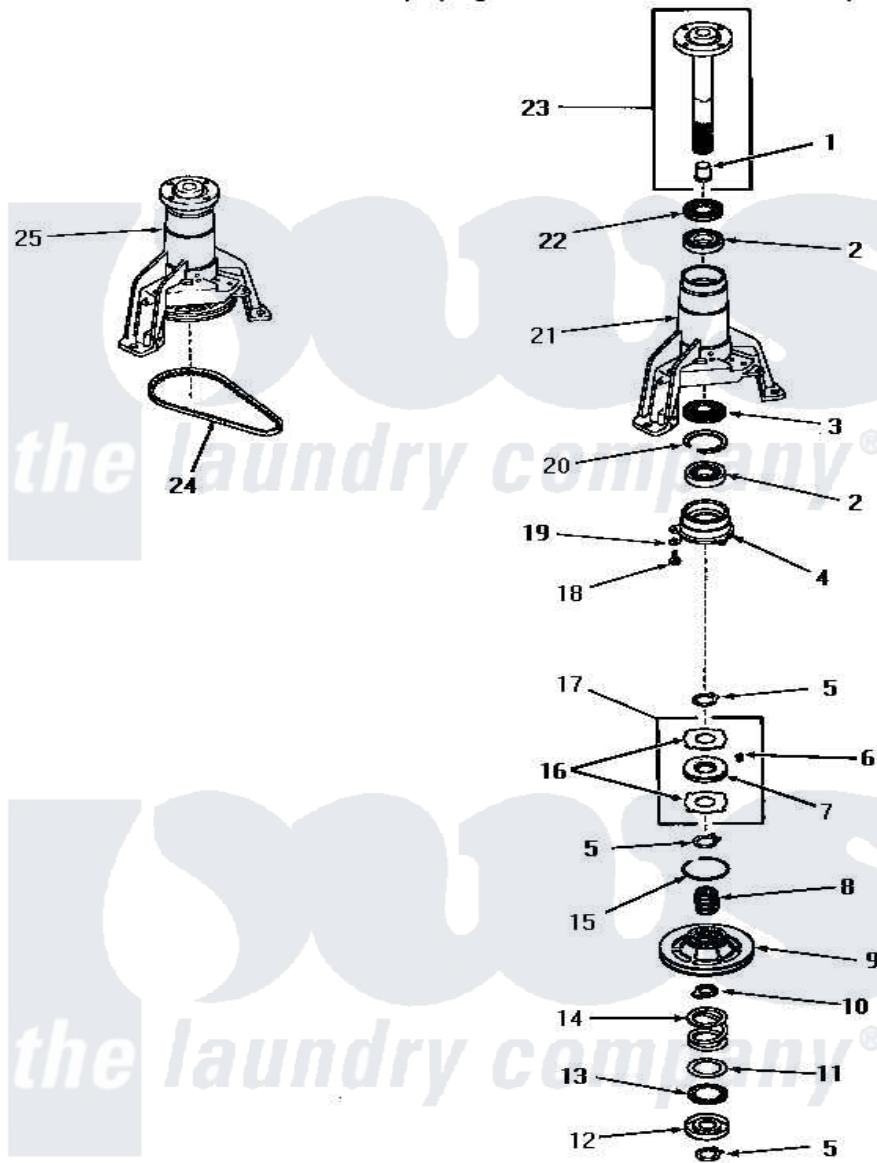

Amana FA4111 13 - MAIN BEARING ASSY & SPIN BELT

MAIN BEARING ASSEMBLY AND SPIN BELT

Amana [Residential Amana FA4111 Washer Parts](#) Parts Diagram 13 - MAIN BEARING ASSY & SPIN BELT
 Click on the part number to view part

Item	Original Part Number	Replaced By	Status	Part Description
1	25854			Bearing
2	20012			Bearing
3	26247			Slinger, Water
4	23639			Retainer
5	23724			Ring, Retaining
6	24500			Clip, Spring
7	23708			Assembly, Brake Disk
8	23634		Not Available	HUB
9	24690			Assembly, Spin Pulley
10	23635		Not Available	STOP
11	23722			Race, Bearing
12	23640			Retainer
13	23721		Not Available	BEARING,NEEDLE
14	23723			Spring
15	Y23720		Not Available	RING,SNAP
16	23637		Not Available	DISC,BRAKE

17	24599		Assembly, Brake Disk
18	02422		Screw, 1/4-20 X 1/2 HeX
19	02431		Lockwasher, 1/4 Ext Shk
20	20084	Not Available	RING,RETAINING
21	25979	Not Available	HOUSING,MAIN BEARING
22	Y21659	Not Available	SEAL
23	23731		Assembly, Spin Shaft
24	23759	Not Available	BELT
25	26018		AsseMbly, Bearing Housing-M
NI	03200		A-D Drive Lubricant