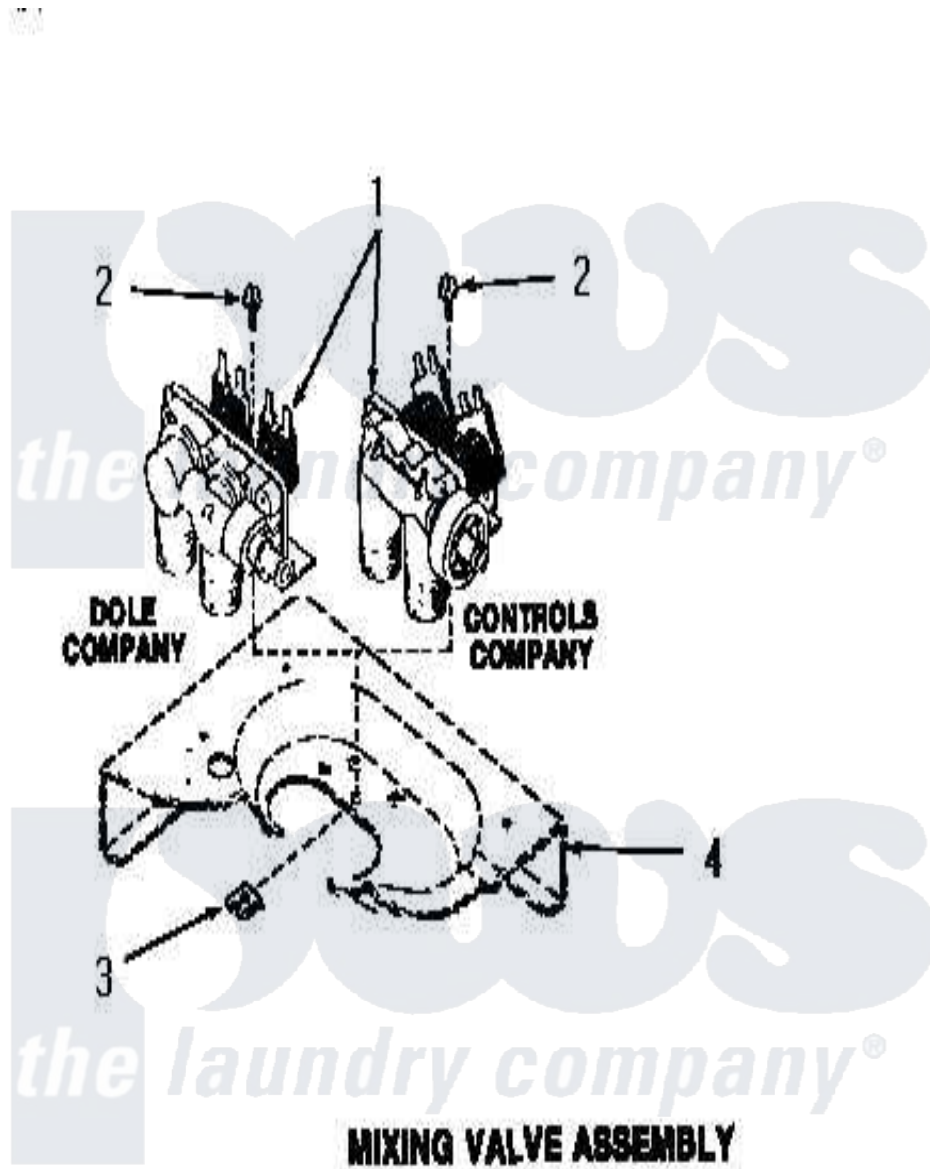

Amana FA4111 14 - MIXING VALVE ASSY

Amana Residential Amana FA4111 Washer Parts Parts Diagram 14 - MIXING VALVE ASSY
Click on the part number to view part

Item	Original Part Number	Replaced By	Status	Part Description
1	25832	205613		Water Valve
2	23962	W10116760		Screw
3	23277		Not Available	NUT,SPEED
4	Y00000000		Not Available	SEE NOTE CABINET TOP