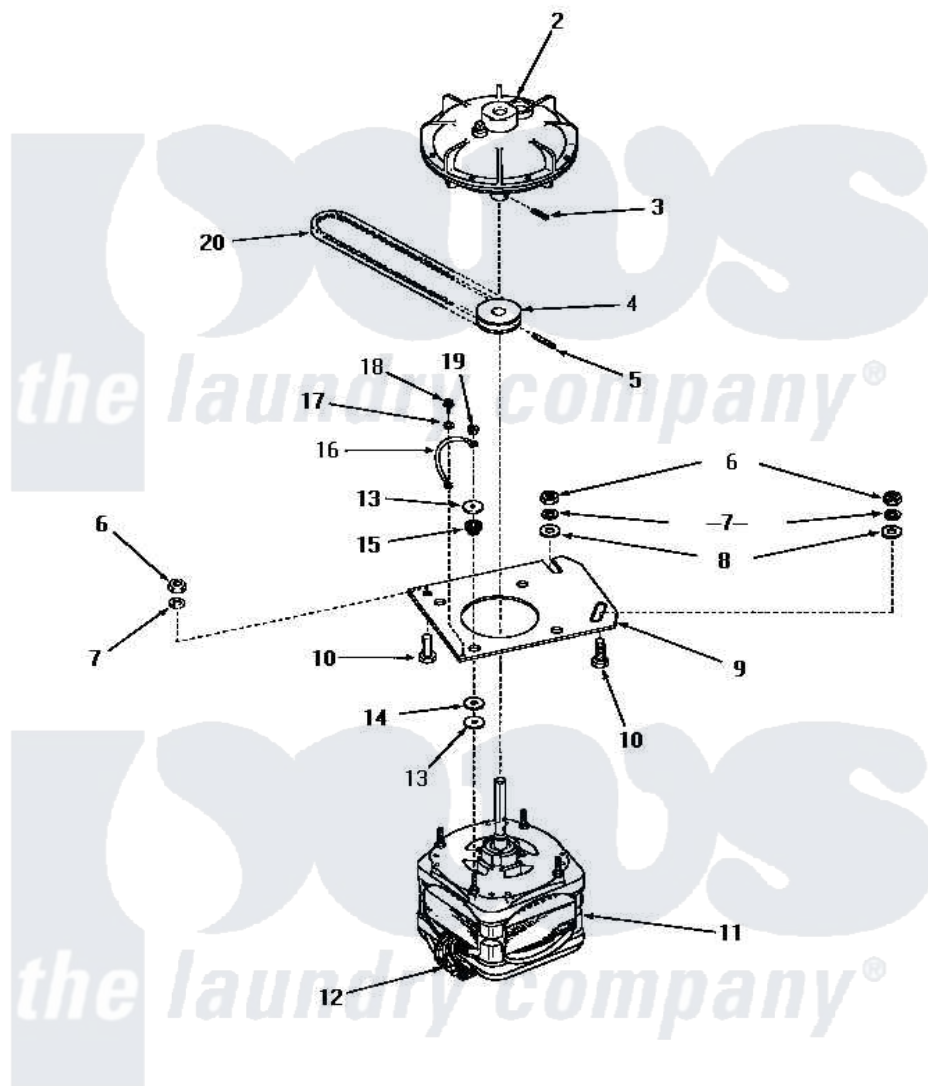

Amana FA4111 15 - MOTOR, FLUID DRIVE & PUMP BELT

MOTOR, FLUID DRIVE AND PUMP BELT

Amana [Residential Amana FA4111 Washer Parts](#) Parts Diagram 15 - MOTOR, FLUID DRIVE & PUMP BELT
 Click on the part number to view part

Item	Original Part Number	Replaced By	Status	Part Description
2	24706			Assembly, Fluid Drive
3	24703		Not Available	PIN,ROLL
4	26116			Pulley, Drive
5	23750			Pin, Roll
6	20274	62739		Nut, Lock
7	20277			Lockwasher, 3/8 Std X 3
8	20279			Washer, 13/32 ID x 13/16 OD
9	23769		Not Available	PLATE,MOUNTING
10	20255		Not Available	SCREW,3/8-16 X 1 HEX H
11	26069			X Assembly, Motor And Pulley
12	24142		Not Available	SWITCH,MOTOR
"	24139		Not Available	SWITCH,MOTOR
13	20103	M0270519		Washer
14	20104			Washer
15	20102		Not Available	WASHER
16	25484		Not Available	GROUND WIRE

17	21735	Not Available	LOCKWASHER, No. 10 INTSHKP
18	20530		Screw, 10-24 x 3/8 Hex
19	23604		Nut, Hex 10-32 Lock
20	23759	Not Available	BELT
NI	20299	Not Available	FLUID DRIVE FLUID-BULK