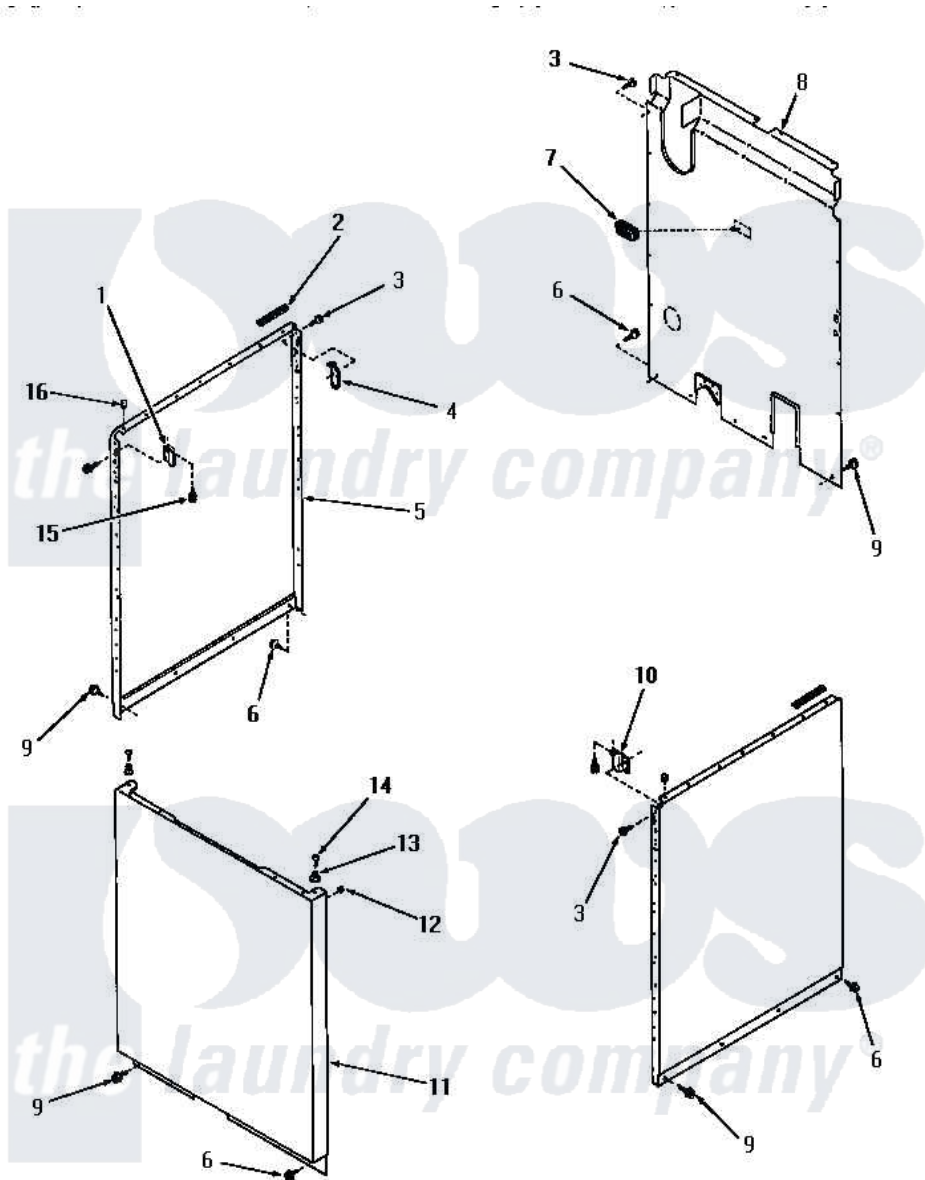

# Amana FA4111 16 - PANELS

## PANELS

Amana [Residential Amana FA4111 Washer Parts](#) Parts Diagram 16 - PANELS  
 Click on the part number to view part

Item	Original Part Number	Replaced By	Status	Part Description
1	26691		Not Available	BRACKET,HOLD DOWN-L.H.
2	<a href="#">80312</a>			Bumper Pad
3	51784		Not Available	SCREW,10B-16 X 1/2 HEX
4	<a href="#">52487</a>			Lug, Hold-Down
5	26821K		Not Available	SIDE PANEL, RIGHT OR LEFT, COF
"	26821A		Not Available	PANEL,SIDE
"	26821C		Not Available	SIDE PANEL, RIGHT OR LEFT, COP
"	26821L		Not Available	PANEL,SIDE
"	26821H		Not Available	PANEL,SIDE
"	26821W		Not Available	SIDE PANEL, LEFT OR RIGHT, WHI
6	26415	<a href="#">27001200</a>		Screw
7	23257		Not Available	PAD,BUMPER
8	24342GR		Not Available	REAR PANEL, GRAY
9	26592		Not Available	HEX HEAD SCREW

10	26690	Not Available	BRACKET,HOLD DOWN-R.H.
11	26822A	Not Available	PANEL,FRONT
"	26822K	Not Available	FRONT PANEL, COFFEE
"	26822C	Not Available	LOADING DOOR, COPPERTONE
"	26822L	Not Available	PANEL,FRONT
"	26822H	Not Available	PANEL,FRONT
"	26822W	Not Available	LOADING DOOR, WHITE
12	<a href="#">20387</a>		Bumper
13	23020	Not Available	MOUNT,PANEL
14	Q6535	Not Available	SCREW,10B-16 X 3/4 ROU
15	<a href="#">23008</a>		Screw, 10-24 X 3/4 Sems
16	<a href="#">21176</a>		Bumper