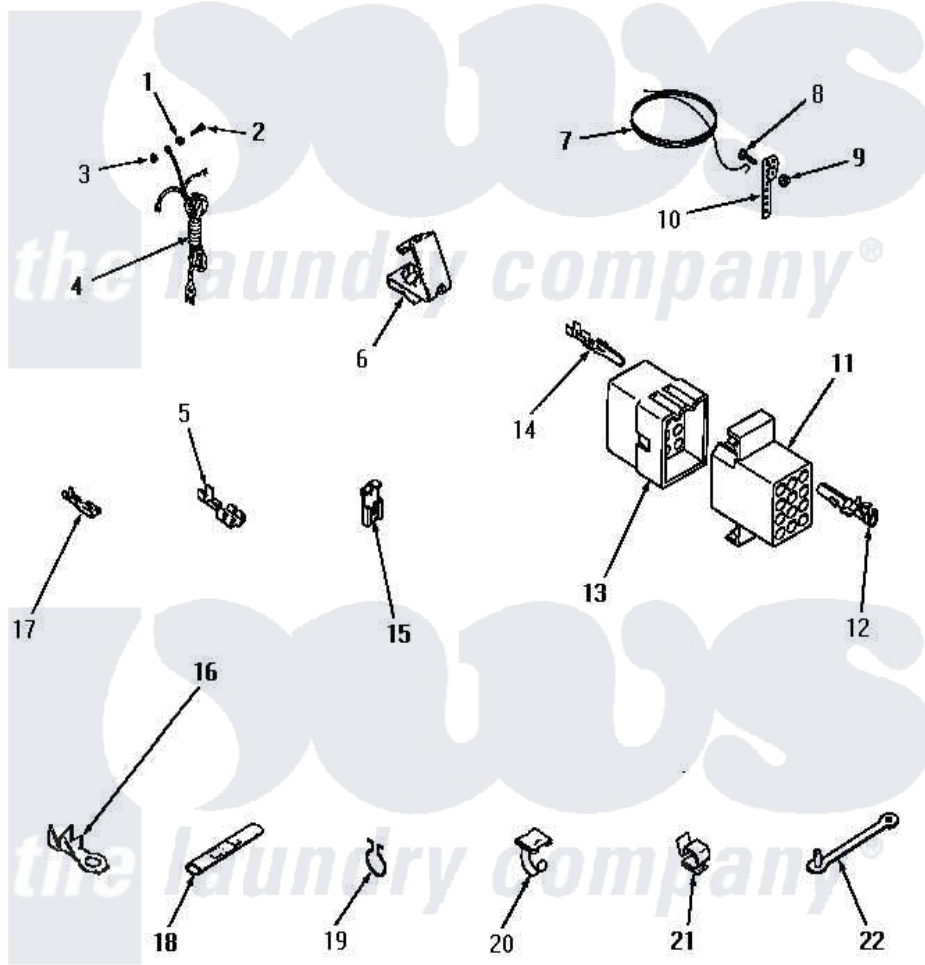

# Amana FA4111 17 - POWER CORD, WIRE & TERMINALS

## POWER CORD, WIRE AND TERMINALS

Amana [Residential Amana FA4111 Washer Parts](#) Parts Diagram 17 - POWER CORD, WIRE & TERMINALS  
 Click on the part number to view part

Item	Original Part Number	Replaced By	Status	Part Description
1	<a href="#">03815</a>			Lockwasher, No.10 Ext Shk
2	<a href="#">20267</a>			Screw, 10-24 X 3/8 Round
3	03673		Not Available	NUT
4	22660		Not Available	POWER CORD AND PLUG
5	Y00119		Not Available	SPADE TERMINAL(18 GAUGE) (1/4 INCH-(1) 18 GAUGE WIRE)
6	00158		Not Available	GROUND CLIP
7	Y21429		Not Available	GROUND WIRE
8	21431		Not Available	ROUND HEAD SCREW
9	Y20278		Not Available	LOCKWASHER
10	21430		Not Available	STRAP,GROUND
11	23042		Not Available	RECEPTACLE
"	Y23034	<a href="#">26163</a>		Receptacle, 9 Circuit
"	<a href="#">23036</a>			Receptacle, 12 Circuit
"	23038		Not Available	RECEPTACLE,15 CIRCUIT
"	23039	<a href="#">697780</a>		Receptacle,

12	Y00117	<a href="#">5011-XX</a>		093 Female Socket
13	23035		Not Available	PLUG,12 CIRCUIT
"	<a href="#">23033</a>			Plug, 9 Circuit
"	<a href="#">23037</a>			Plug, 15 Circuit
"	<a href="#">23041</a>			Plug, 6 Circuit
"	<a href="#">23040</a>			Plug-3 Circuit
14	<a href="#">Y00116</a>			Terminal, Pin-Male
15	<a href="#">Y00120</a>			Terminal, Flag-1/4 Fema
16	<a href="#">00110</a>			No.10 18 Gauge Wire
17	<a href="#">00112</a>			Terminal, Spade-3/16 Fe
18	21091		Not Available	CONNECTOR TWO 1/4 INCH MALE
19	<a href="#">51291</a>			Clip, Wire
20	21793		Not Available	CABLE CLIP
21	<a href="#">21036</a>			Clip, Cable
22	22837		Not Available	STRAP,WIRE