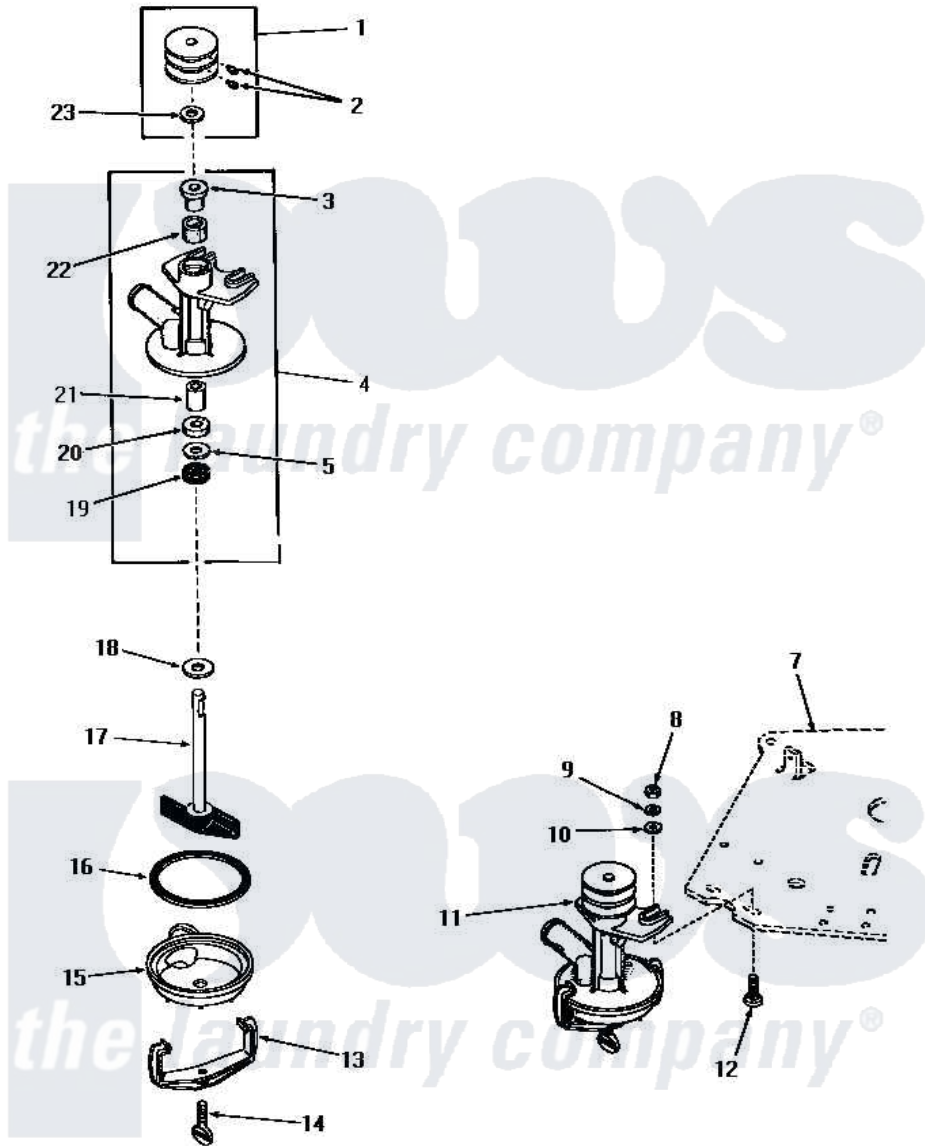

Amana FA4111 18 - PUMP ASSY

PUMP ASSEMBLY

Amana [Residential Amana FA4111 Washer Parts](#) Parts Diagram 18 - PUMP ASSY

[Click on the part number to view part](#)

Item	Original Part Number	Replaced By	Status	Part Description
1	23770		Not Available	ASSY,PULLEY
2	02771			Screw, 1/4-20 x 3/8 Hex S
3	20072			Bearing
4	20763		Not Available	PUMP BODY
5	20093			Washer, 29/64 ID x 63/64 OD
7	Y00000000		Not Available	SEE NOTE MOUNTING PLATE
8	20275	27001225		Nut, Jam Mid Lock 1/4-20
9	03189			LoCkwasher, 1/4 Std-C P
10	20176			Washer, .2656 ID x 9/16 OD
11	25178		Not Available	ASSY,PUMP
12	24390			Bolt
13	20066			Clamp, Pump
14	20161			Screw, 5/16-18 X 1-1/16
15	04316		Not Available	BOTTOM,PUMP
16	20097		Not Available	GASKET
17	04372		Not Available	ASSY,IMPELLER

18	20099		Washer, .440idx1.125odx
19	20095		Seal
20	20094		Packing Material
21	20071		Bearing
22	26479		Wick
23	26919	Not Available	WASHER,PUMP PULLEY
NI	131P3		Kit, Pump Kt85