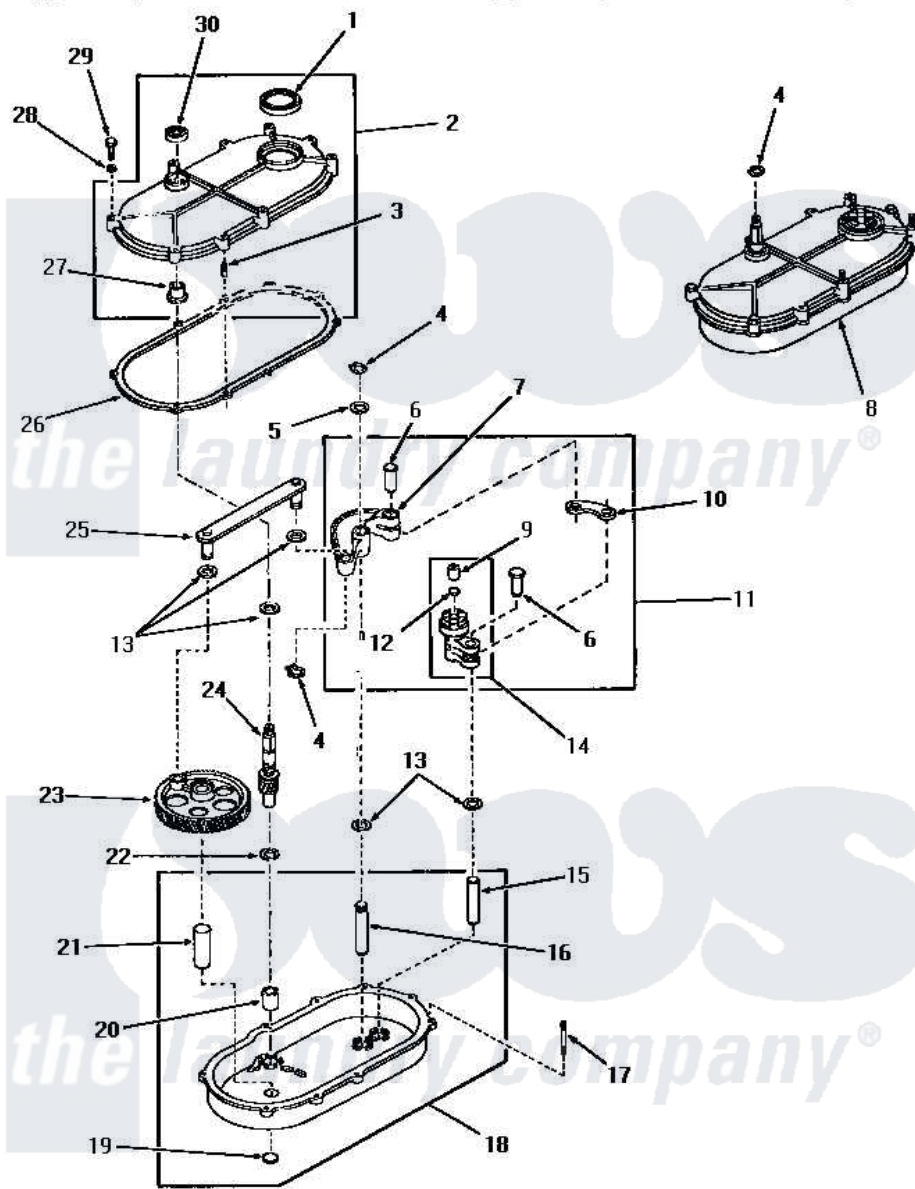

Amana FA4111 19 - TRANSMISSION ASSY

TRANSMISSION ASSEMBLY

Amana [Residential Amana FA4111 Washer Parts](#) Parts Diagram 19 - TRANSMISSION ASSY

[Click on the part number to view part](#)

Item	Original Part Number	Replaced By	Status	Part Description
1	20199			Seal
2	20216		Not Available	ASSY,TRANSMISSION COVE
3	20197		Not Available	DOWEL PIN
4	23751			Ring, Retaining
5	20212	35092		Washer, 3628id X 1.00 X .056
6	01690			Pin, Link
7	05005	05005P		Assembly
8	23828			Assembly, Transmission
9	01711		Not Available	BEARING
10	Y04999		Not Available	LINK
11	20220			Assembly, Rocker Arm
12	Y02479			Disc, Expansion
13	01791			Washer, .626 X 1.125 X1
14	20219	30927P		Assembly Clutch Arm
15	01688		Not Available	PIN
16	24817		Not Available	PIN,ROCKER ARM

17	20155		Not Available	STUD,DOUBLE END 1/4-20
18	23927		Not Available	ASSY,TRANSMISSION xREPLACE
19	Y02769			Disc
20	01993			Bearing, 7/8odx5/8id
21	03477		Not Available	PIN
22	20198	41813		Csa 20198 20 4w 19 Deg Cc
23	02175		Not Available	GEAR,CRANK
24	23645			Pinion
25	03969	03969P		Rod Connecting
26	20059			Gasket
27	20082			Bearing
28	03189			LoCkwasher, 1/4 Std-C P
29	20257		Not Available	SCREW,1/4-20 X 1-1/4 H
30	20200			Seal
NI	02528	02528P		Grease Transmission Mobil 209