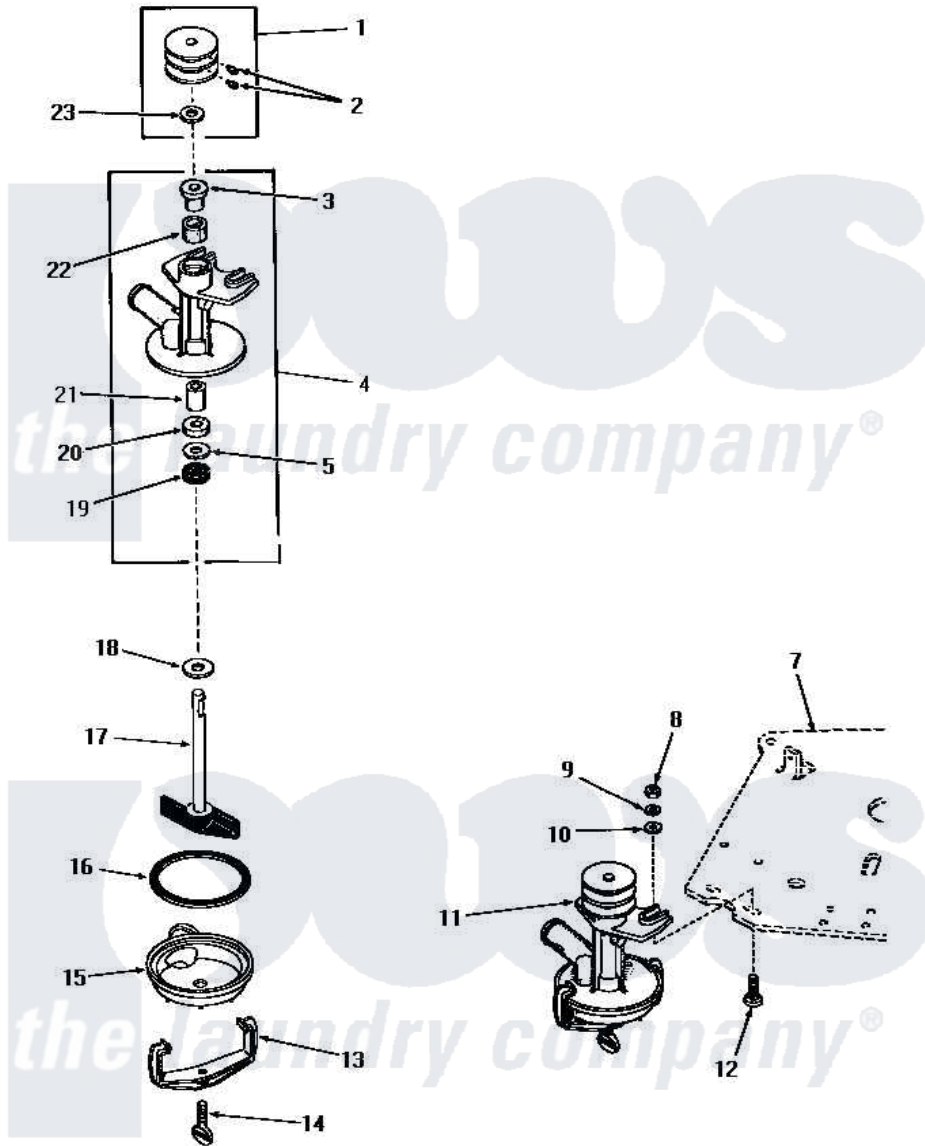

Amana FA4130 18 - PUMP ASSY

PUMP ASSEMBLY

Amana [Residential Amana FA4130 Washer Parts](#) Parts Diagram 18 - PUMP ASSY

[Click on the part number to view part](#)

Item	Original Part Number	Replaced By	Status	Part Description
1	23770		Not Available	ASSY,PULLEY
2	02771			Screw, 1/4-20 x 3/8 Hex S
3	20072			Bearing
4	20763		Not Available	PUMP BODY
5	20093			Washer, 29/64 ID x 63/64 OD
7	Y00000000		Not Available	SEE NOTE MOUNTING PLATE
8	20275	27001225		Nut, Jam Mid Lock 1/4-20
9	03189			LoCkwasher, 1/4 Std-C P
10	20176			Washer, .2656 ID x 9/16 OD
11	25178		Not Available	ASSY,PUMP
12	24390			Bolt
13	20066			Clamp, Pump
14	20161			Screw, 5/16-18 X 1-1/16
15	04316		Not Available	BOTTOM,PUMP
16	20097		Not Available	GASKET
17	04372		Not Available	ASSY,IMPELLER

18	20099		Washer, .440idx1.125odx
19	20095		Seal
20	20094		Packing Material
21	20071		Bearing
22	26479		Wick
23	26919	Not Available	WASHER,PUMP PULLEY
NI	131P3		Kit, Pump Kt85