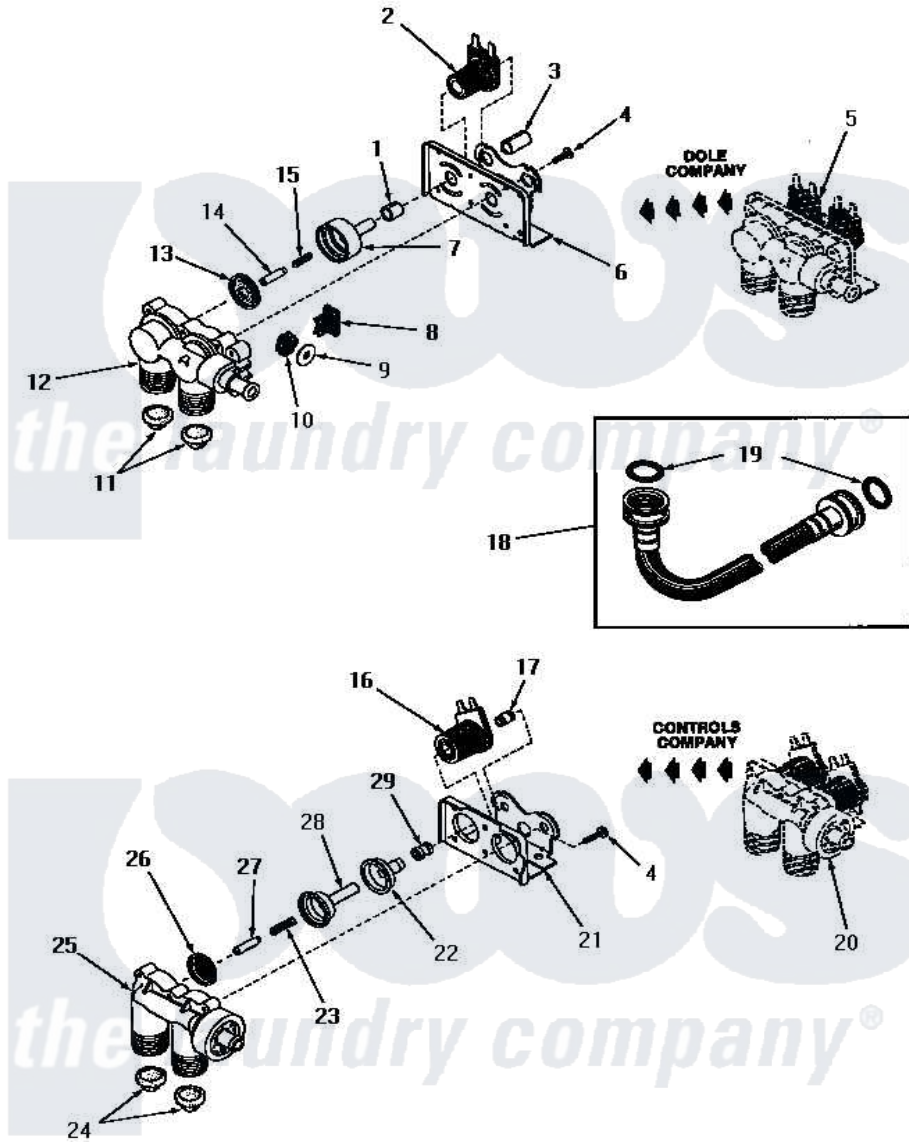

Amana FA4160 01 - 25832 & 25833 MIXING VALVE ASSEMBLIES

25832 and 25833 MIXING VALVE ASSEMBLIES
(See Page 18 for complete assembly)

Amana [Residential Amana FA4160 Washer Parts](#) Parts Diagram 01 - 25832 & 25833 MIXING VALVE ASSEMBLIES
Click on the part number to view part

Item	Original Part Number	Replaced By	Status	Part Description
1	24129		Not Available	SLEEVE,SHORT
2	24126	33930		Valve, Mixing
3	24128		Not Available	SLEEVE,LONG
4	25817C		Not Available	SCREW
5	Y00000000		Not Available	SEE NOTE MIXING VALVE ASSEMBLY
6	Y24127		Not Available	MOUNTING BRACKET
7	24130			Guide, Armature
8	Y24135		Not Available	PLUG,FLOW REGULATOR
9	23224G		Not Available	DIFFUSER
10	23224C			Regulator, Flow
11	24122	22002960		Strainer, Washer Inlet
12	24125			Body, Valve
13	24134		Not Available	DIAPHRAGM
14	24132		Not Available	ARMATURE
15	24131		Not Available	SPRING
16	24596A		Not Available	SOLENOID

17	25817M	Not Available	SOLENOID PLUG
18	20241	EZ20241	20 x 24 x 1 Filter 1 Metal Side
19	20290	Y013783	Washer, Inlet Hose
20	Y00000000	Not Available	SEE NOTE MIXING VALVE ASSEMBLY
21	25817B	Not Available	MOUNTING BRACKET
22	25817E	Not Available	SLEEVE, GUIDE xREPLACE
23	25817G	Not Available	SPRING
24	24122	22002960	Strainer, Washer Inlet
25	24123	Not Available	VALVE BODY
26	25817K	Not Available	DIAPHRAGM
27	25817H	Not Available	ARMATURE
28	25817F	Not Available	ARMATURE GUIDE
29	25817D	Not Available	SLEEVE ADAPTER