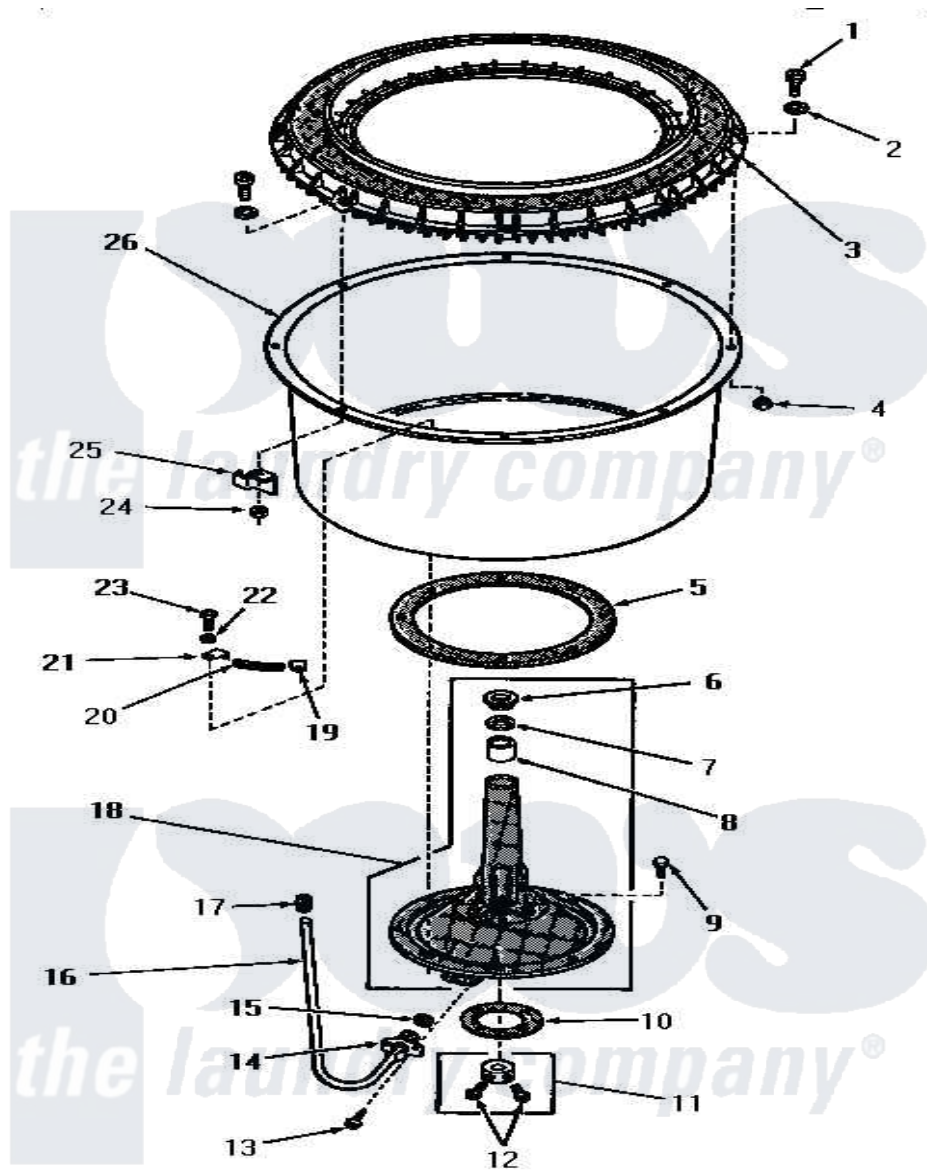

Amana FA4160 03 - AGITATOR POST & SPIN TUB

AGITATOR POST AND SPIN TUB

Amana [Residential Amana FA4160 Washer Parts](#) Parts Diagram 03 - AGITATOR POST & SPIN TUB
 Click on the part number to view part

Item	Original Part Number	Replaced By	Status	Part Description
1	25251	EZ25251		25 x 25 x 1 Filter 1 Metal Side
2	25100			Washer, 17/64 ID x 1/2 OD
3	24931		Not Available	BALANCE RING
4	25250			Nut, 1/4-20 Hex Nyllock
5	20122			Gasket
6	23685			Bearing
7	23684			Seal
8	23686			Bearing
9	20261			Screw, Cap
10	20120			Gasket
11	20377			Collar Assembly
12	23481	02422		Screw, 1/4-20 X 1/2 HeX
13	20852		Not Available	SCREW, 10-24 X 1/2 HEX
14	26046			Bracket, Sediment Tube
15	20110			Gasket
16	22359			Tube, Sediment

17	22361		Sleeve
18	23993	Not Available	ASSY,CENTER COLUMN
19	22446		Clip
20	22144		Spring
21	22447		Clip
22	20121	Not Available	GASKET
23	20260		Screw, 5/16-18 X 3/4 RD
24	26678		Nut, Self-Locking
25	22025		Bracket
26	Y26870	Not Available	SPIN TUB, WHITE STIPPLED PORCE
NI	243P3	Not Available	KIT,AGITATOR POST