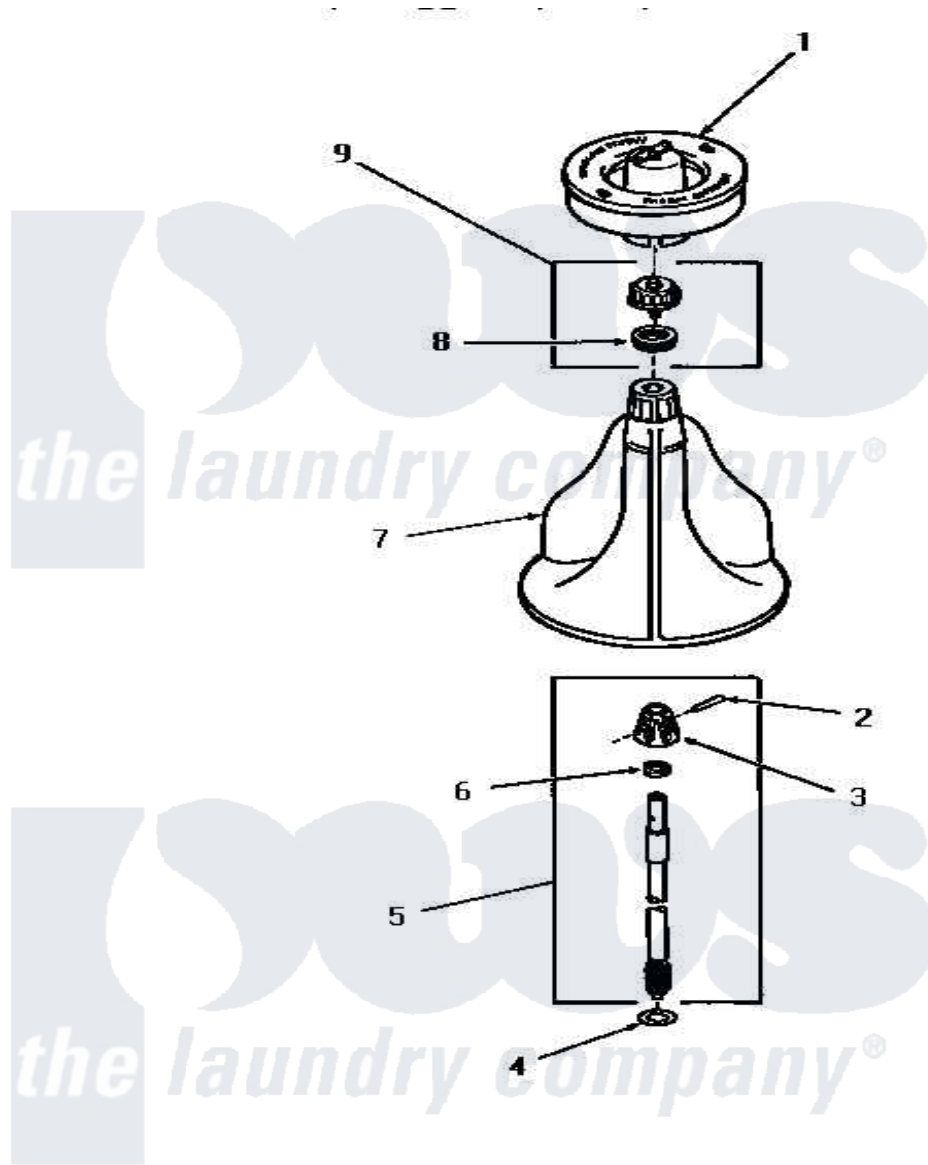

Amana FA4160 04 - AGITATOR, SHAFT & FABRIC SOFTENER DISP

AGITATOR, SHAFT AND FABRIC SOFTENER DISPENSER

Amana [Residential Amana FA4160 Washer Parts](#) Parts Diagram 04 - AGITATOR, SHAFT & FABRIC SOFTENER DISP
 Click on the part number to view part

Item	Original Part Number	Replaced By	Status	Part Description
1	23546		Not Available	ASSY,DISPENSER-FAB-SOF
2	20243			Pin, Taper
3	20056		Not Available	BLOCK, DRIVE
4	22135			Washer
5	21751	21751P		Assyshaft
6	20057	222T017P01		Washer FIB 21/32 ID X 1156 OD X 1/8
7	26006			Assembly, Agitator
8	21036			Clip, Cable
9	26015			Assembly, Cap And Ring-Agitator
"	26014			Assembly, Cap And Ring-Agitator