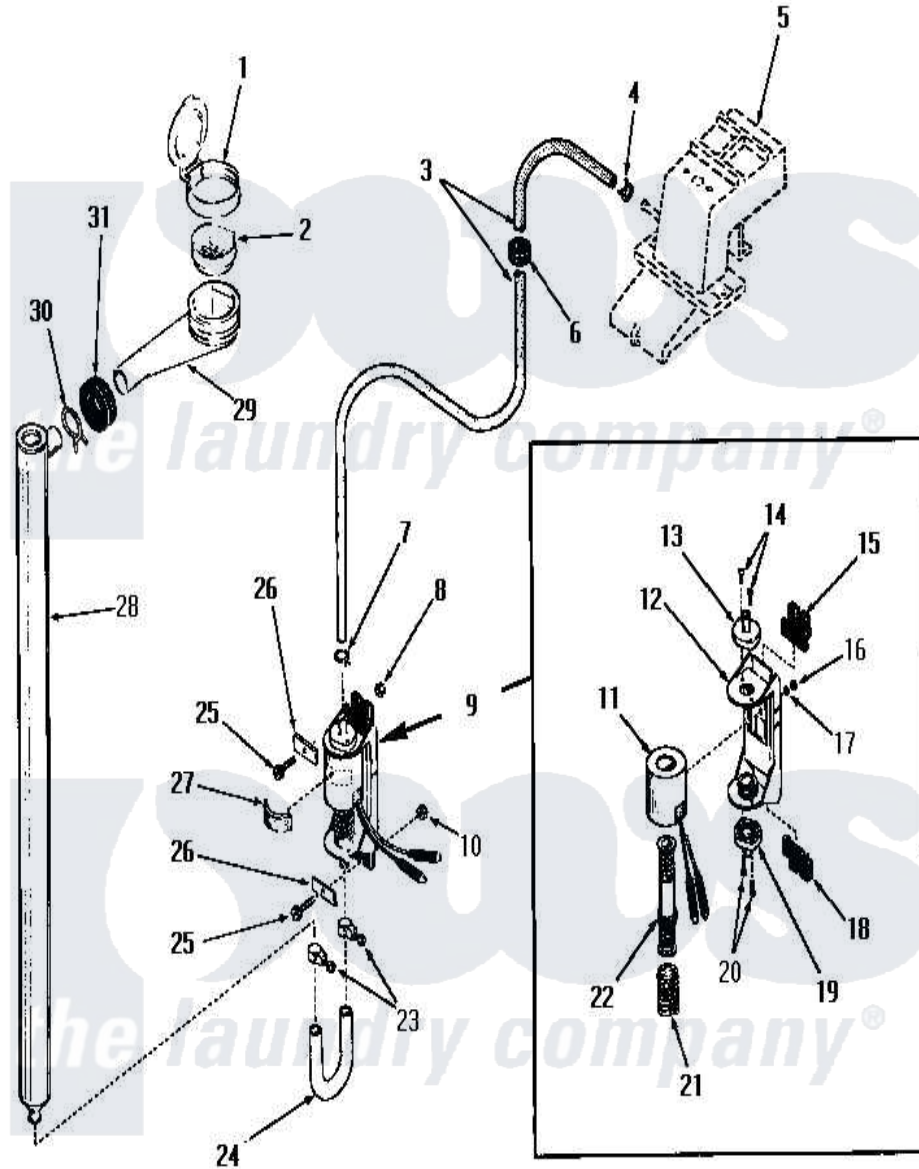

Amana FA4160 05 - BLEACH DISPENSER

Amana [Residential Amana FA4160 Washer Parts](#) Parts Diagram 05 - BLEACH DISPENSER
 Click on the part number to view part

Item	Original Part Number	Replaced By	Status	Part Description
1	22484		Not Available	BLEACH LID
2	21984			Cover, Dispenser
3	22300		Not Available	HOSE
4	23410		Not Available	HOSE CLAMP
5	Y00000000		Not Available	SEE NOTE WATER INLET
6	22299		Not Available	GROMMET
7	22295		Not Available	HOSE CLAMP
8	22001			Nut, 10-24 Nylon Hex BR
9	22337			Pump, Bleach
10	22001			Nut, 10-24 Nylon Hex BR
11	22337B		Not Available	COIL AND FRAME
12	22337A		Not Available	BASE
13	22337E		Not Available	HOSE CONNECTOR
14	51356		Not Available	SCREW,6-32 X 5/16 RD H
15	22337F		Not Available	ISOLATION MOUNT
16	22337G		Not Available	NUT

17	21735	Not Available	LOCKWASHER,No.10 INTSHKP
18	22337F	Not Available	ISOLATION MOUNT
19	22337E	Not Available	HOSE CONNECTOR
20	51356	Not Available	SCREW,6-32 X 5/16 RD H
21	22337D	Not Available	SPRING
22	22337C	Not Available	ARMATURE AND VALVE
23	24604	Not Available	HOSE CLAMP
24	22302	Not Available	HOSE
25	25989	Not Available	HEX HEAD SCREW
26	Y22287	Not Available	BLEACH PUMP BRACKET
27	25220	Not Available	BUMPER
28	22303	Not Available	TUBE,BLEACH
29	22377	Not Available	DISPENSER xREPLACE
30	Y03640	Not Available	CLAMP
31	20118	Not Available	GROMMET,1982 INV