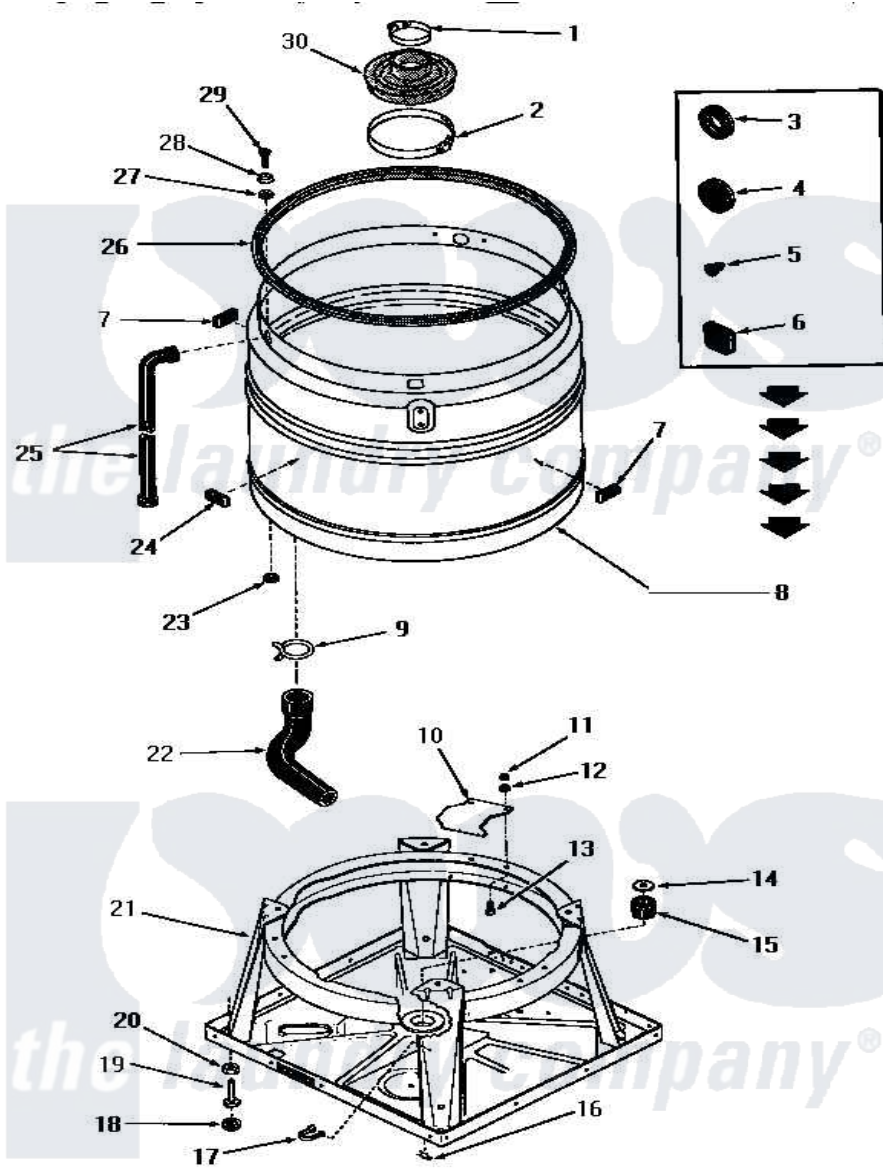

Amana FA4160 06 - BOOT, CHASSIS & DRAIN TUB

BOOT, CHASSIS AND DRAIN TUB

Amana [Residential Amana FA4160 Washer Parts](#) Parts Diagram 06 - BOOT, CHASSIS & DRAIN TUB
 Click on the part number to view part

Item	Original Part Number	Replaced By	Status	Part Description
1	20107			Upper Clamp
2	20108	F200201		Clamp Hose #56
3	20118		Not Available	GROMMET, 1982 INV
4	20305	20-305		Sizzle Do Not Ship Ups
5	21393	21-393		Piezo Sounder
6	21651			Grommet
7	23258			Pad, Bumper
8	25983			Drain Tub, Shur-Fil
9	10108			Seal
10	21905			Plate, Snubber
11	20275	27001225		Nut, Jam Mid Lock 1/4-20
12	03189			LoCkwasher, 1/4 Std-C P
13	02422			Screw, 1/4-20 X 1/2 HeX
14	20162		Not Available	SPACER
15	20195		Not Available	GROMMET
16	26012	2-6012		Blower Wheel

17	22837		Not Available	STRAP,WIRE
18	21749	40016001		Foot, Rubber
19	20409	22003428		Leg, Adjustable
20	Y21899	40038101		Nut, Leg
21	26028			Assembly, Chassis xReplace
22	25112			Hose
23	20115			Grommet
24	23257		Not Available	PAD,BUMPER
25	22818		Not Available	HOSE
26	21233		Not Available	GASKET
27	20112			Grommet
28	20111			Washer
29	20259		Not Available	SCREW
30	20129		Not Available	BOOT