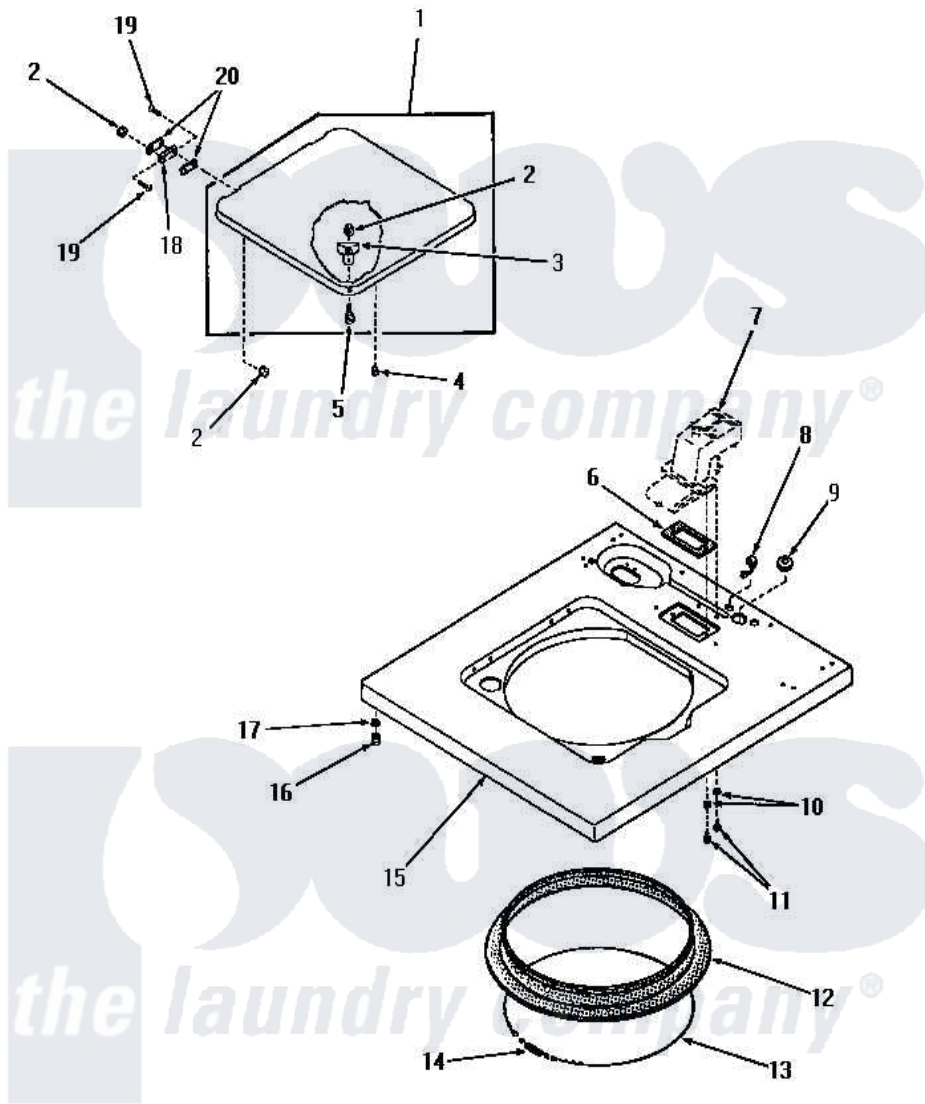

# Amana FA4160 07 - CABINET TOP & LOADING DOOR

## CABINET TOP AND LOADING DOOR

Amana [Residential Amana FA4160 Washer Parts](#) Parts Diagram 07 - CABINET TOP & LOADING DOOR

[Click on the part number to view part](#)

Item	Original Part Number	Replaced By	Status	Part Description
1	26901H		Not Available	ASSY,LID & CATCH
"	26901A		Not Available	LOADING DOOR, AVOCADO
"	26901K		Not Available	LOADING DOOR, COFFEE
"	26901L		Not Available	ASSY,LID & CATCH
"	26901W		Not Available	ASSY,LID & CATCH xREPLACE
"	26901C		Not Available	LOADING DOOR, COPPERTONE
2	<a href="#">21752</a>			Nut, 8-32 Hex Brilock
3	25217	<a href="#">R0603504</a>		Actuator, Door Switch
4	<a href="#">21176</a>			Bumper
5	<a href="#">26769</a>			Assembly, Screw And Washer
6	23255		Not Available	GASKET
7	Y00000000		Not Available	SEE NOTE WATER INLET
8	21903	<a href="#">211881</a>		Grommet, Cord Part Not Used- Gas Models Only
9	20118		Not Available	GROMMET,1982 INV

10	<a href="#">20493</a>		Washer, 11/64 ID x 3/8 OD
11	55469	<a href="#">500226</a>	Screw, 8b-16 x 5/8 Tap
12	<a href="#">25277</a>		Guard, Rim
13	22352		Not Available RETAINER,WIRE
14	20791		Not Available SPRING
15	26819W		Not Available CABINET TOP, WHITE
"	26819A		Not Available CABINET TOP, AVOCADO
"	26819K		Not Available CABINET TOP, COFFEE
"	26819C		Not Available CABINET TOP, COPPERTONE
"	26819L		Not Available ASSY, TOP
"	26819H		Not Available CABINET TOP, HARVEST GOLD
16	23007		Not Available CAGED NUT
17	24861		Not Available LOCKWASHER,.448X.789SH
18	<a href="#">21583</a>		Hinge
19	<a href="#">22649</a>		Screw, 8-32 X 13/32 FI
20	<a href="#">21584</a>		Gasket