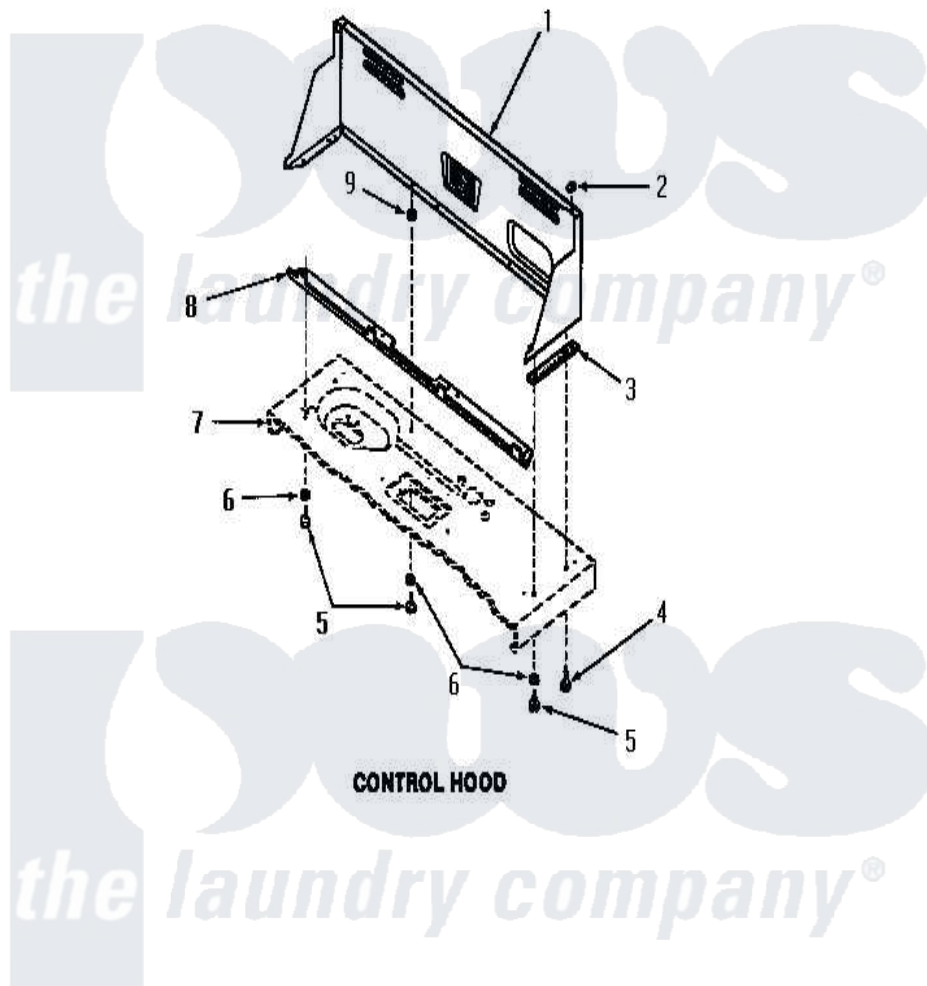

Amana FA4160 09 - CONTROL HOOD

Amana [Residential Amana FA4160 Washer Parts](#) Parts Diagram 09 - CONTROL HOOD
 Click on the part number to view part

Item	Original Part Number	Replaced By	Status	Part Description
1	26820W		Not Available	CONTROL HOOD, WHITE
"	26820H		Not Available	CONTROL HOOD GOLD
"	26820L		Not Available	CONTROL HOOD, ALMOND
"	26820C		Not Available	CONTROL HOOD, COPPERTONE
"	26820K		Not Available	CONTROL HOOD, COFFEE
"	26820A		Not Available	CONTROL HOOD, AVOCADO
2	24522			Nut, Speed-8ab-18 C1995
3	23028		Not Available	GASKET,CONTROL BOX END
4	25724		Not Available	HEX HEAD SCREW
5	52150	489464		Screw
6	20493			Washer, 11/64 ID x 3/8 OD
7	Y00000000		Not Available	SEE NOTE CABINET TOP
8	23360		Not Available	ANGLE
9	23425		Not Available	WASHER,7/32IDX7/16ODX.