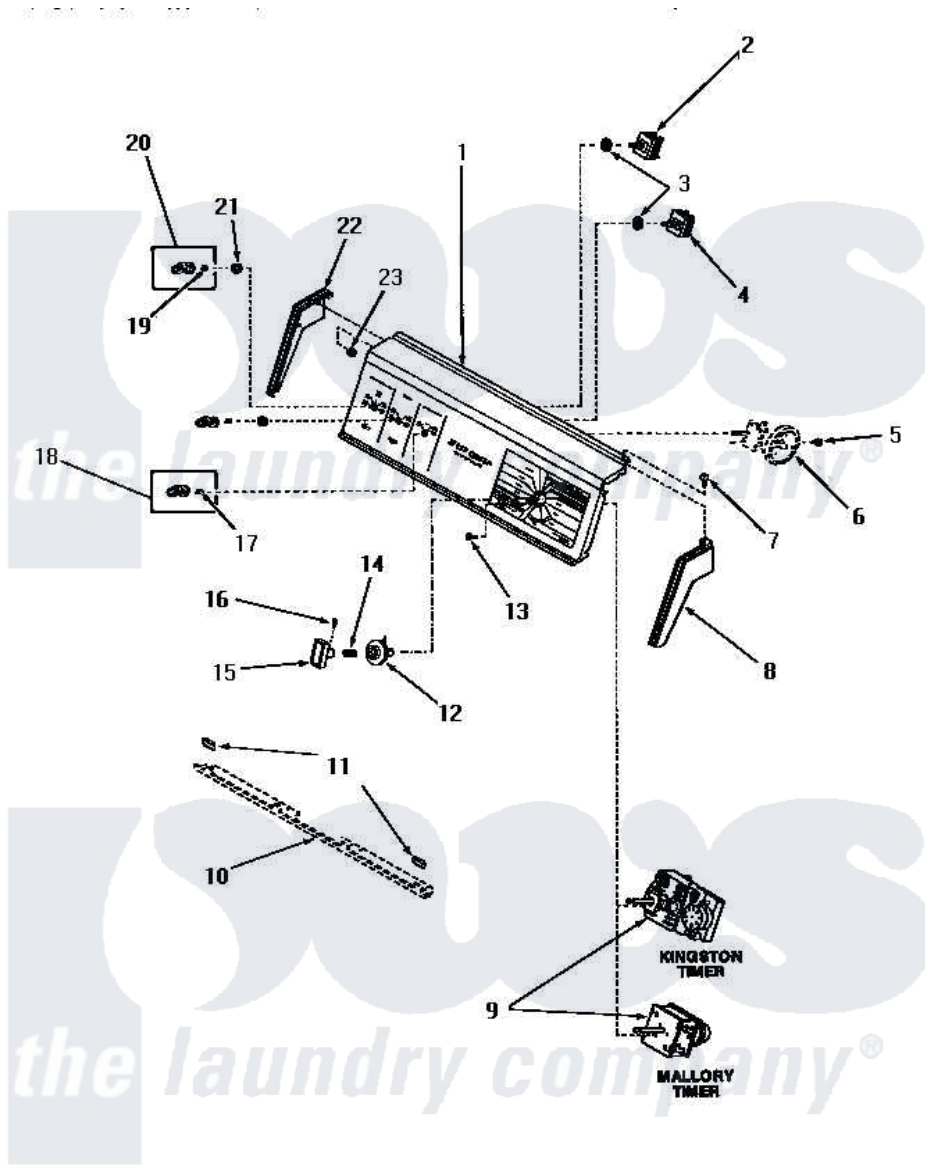

Amana FA4160 10 - CONTROL PANEL & CONTROLS

CONTROL PANEL AND CONTROLS

Amana [Residential Amana FA4160 Washer Parts](#) Parts Diagram 10 - CONTROL PANEL & CONTROLS
 Click on the part number to view part

Item	Original Part Number	Replaced By	Status	Part Description
1	27253			Panel, Control
2	24392		Not Available	SWITCH TEMP
3	91176			Lockwasher, 3/8 Intshkp
4	24431		Not Available	SPEED SWITCH
5	23962	W10116760		Screw
6	Y00000000		Not Available	SEE NOTE PRESSURE SWITCH
7	25232		Not Available	SCREW,8AB-18X7/8 OVAL
8	25123		Not Available	CONTROL HOOD END, RIGHT
9	26324		Not Available	TIMER
10	Y00000000		Not Available	SEE NOTE PANEL SUPPORT BRACKET
11	24859		Not Available	SLEEVE,SUPPORT ANGLE
12	26326		Not Available	TIMER KNOB INDICATOR
13	70212			Screw, 8-32 X 5/32 RD H
14	26319			Spring

15	26798		Knob, Timer xReplace
16	26318		Screw, 8-32 X 1/4 Set S
17	23392	Not Available	CLIP FOR 26816 KNOB
18	26816		Assembly, Knob-Switch
19	23392	Not Available	CLIP FOR 26816 KNOB
20	26816		Assembly, Knob-Switch
21	24205		Nut, Knurled 3/8-24
22	25124	Not Available	CONTROL HOOD END, LEFT
23	25126	5303284616	Clip