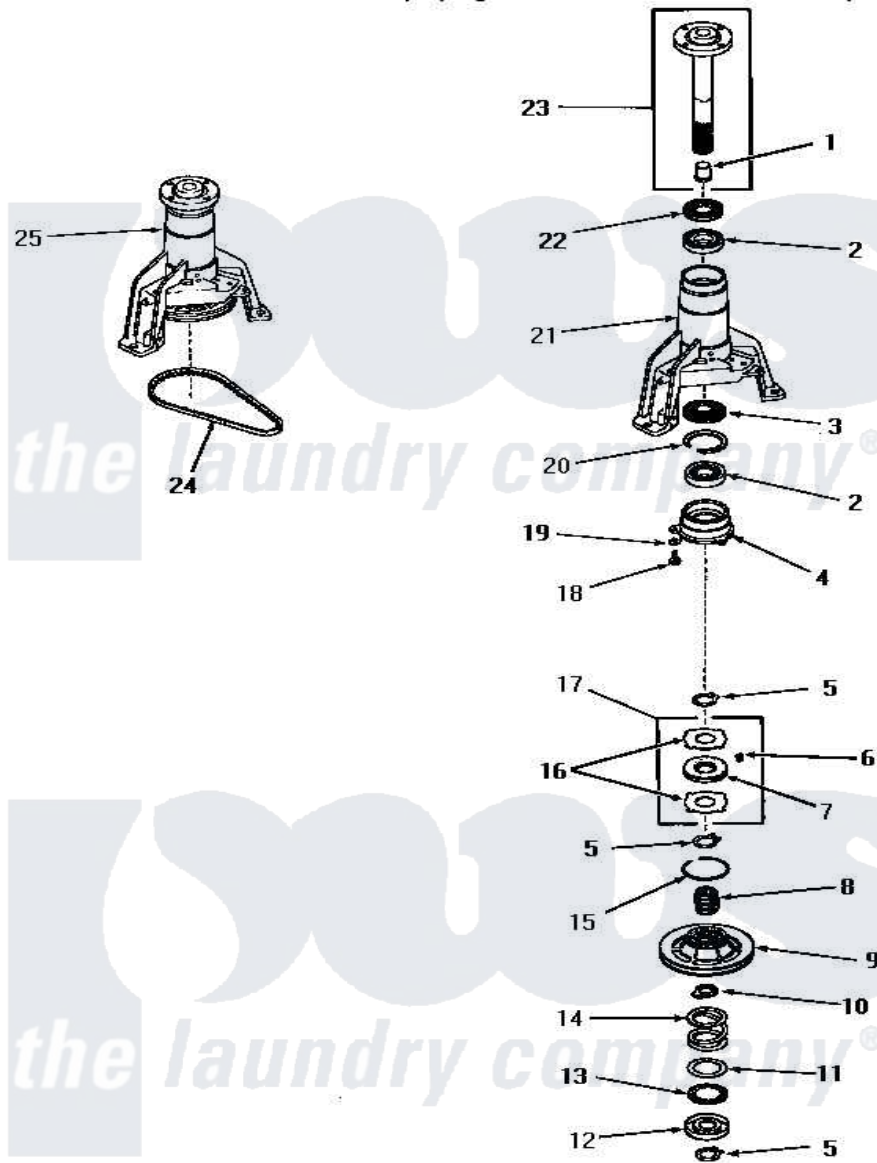

Amana FA4160 13 - MAIN BEARING ASSY & SPIN BELT

MAIN BEARING ASSEMBLY AND SPIN BELT

Amana [Residential Amana FA4160 Washer Parts](#) Parts Diagram 13 - MAIN BEARING ASSY & SPIN BELT
 Click on the part number to view part

Item	Original Part Number	Replaced By	Status	Part Description
1	25854			Bearing
2	20012			Bearing
3	26247			Slinger, Water
4	23639			Retainer
5	23724			Ring, Retaining
6	24500			Clip, Spring
7	23708			Assembly, Brake Disk
8	23634		Not Available	HUB
9	24690			Assembly, Spin Pulley
10	23635		Not Available	STOP
11	23722			Race, Bearing
12	23640			Retainer
13	23721		Not Available	BEARING,NEEDLE
14	23723			Spring
15	Y23720		Not Available	RING,SNAP
16	23637		Not Available	DISC,BRAKE

17	24599		Assembly, Brake Disk
18	02422		Screw, 1/4-20 X 1/2 HeX
19	02431		Lockwasher, 1/4 Ext Shk
20	20084	Not Available	RING,RETAINING
21	25979	Not Available	HOUSING,MAIN BEARING
22	Y21659	Not Available	SEAL
23	23731		Assembly, Spin Shaft
24	23759	Not Available	BELT
25	26018		AsseMbly, Bearing Housing-M
NI	03200		A-D Drive Lubricant