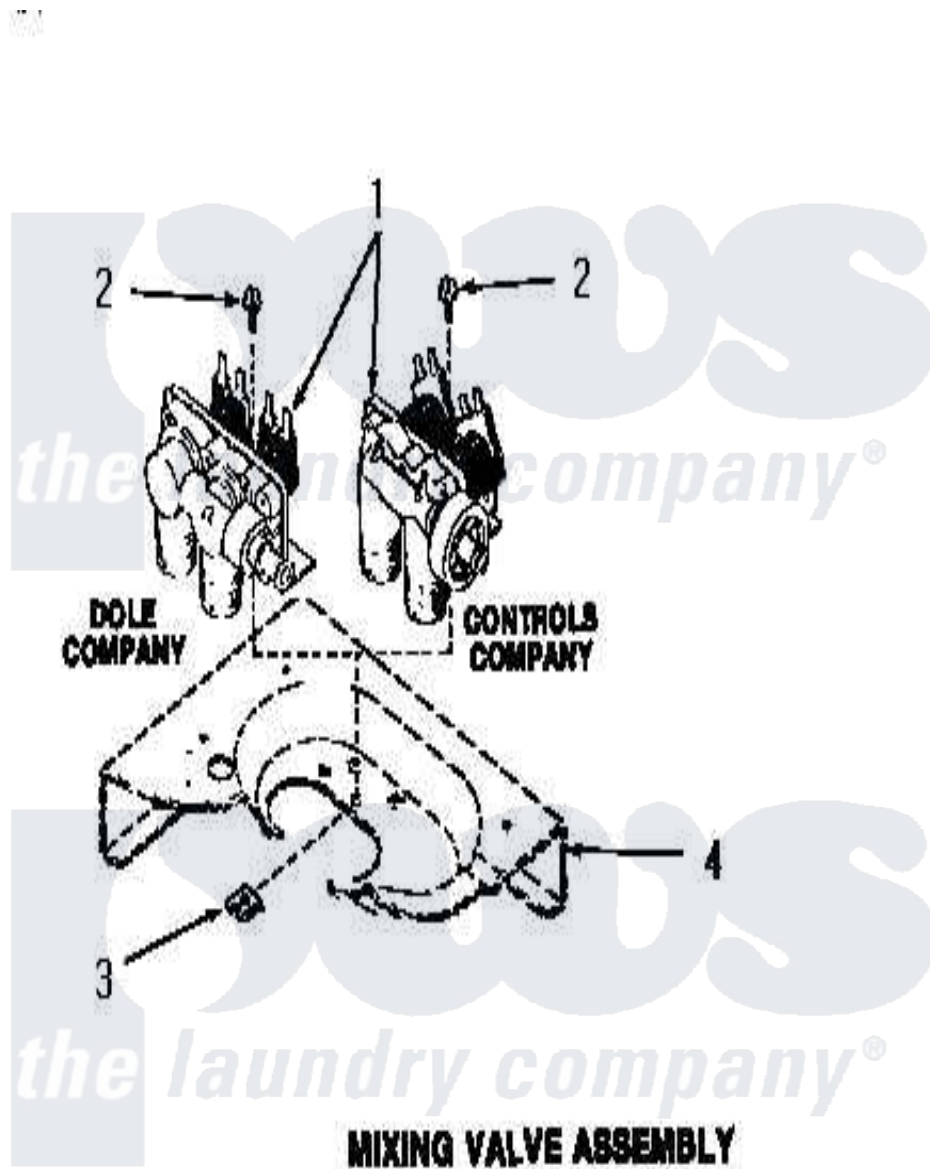

Amana FA4160 14 - MIXING VALVE ASSY

Amana Residential Amana FA4160 Washer Parts Parts Diagram 14 - MIXING VALVE ASSY
Click on the part number to view part

Item	Original Part Number	Replaced By	Status	Part Description
1	25832	205613		Water Valve
2	23962	W10116760		Screw
3	23277		Not Available	NUT,SPEED
4	Y00000000		Not Available	SEE NOTE CABINET TOP