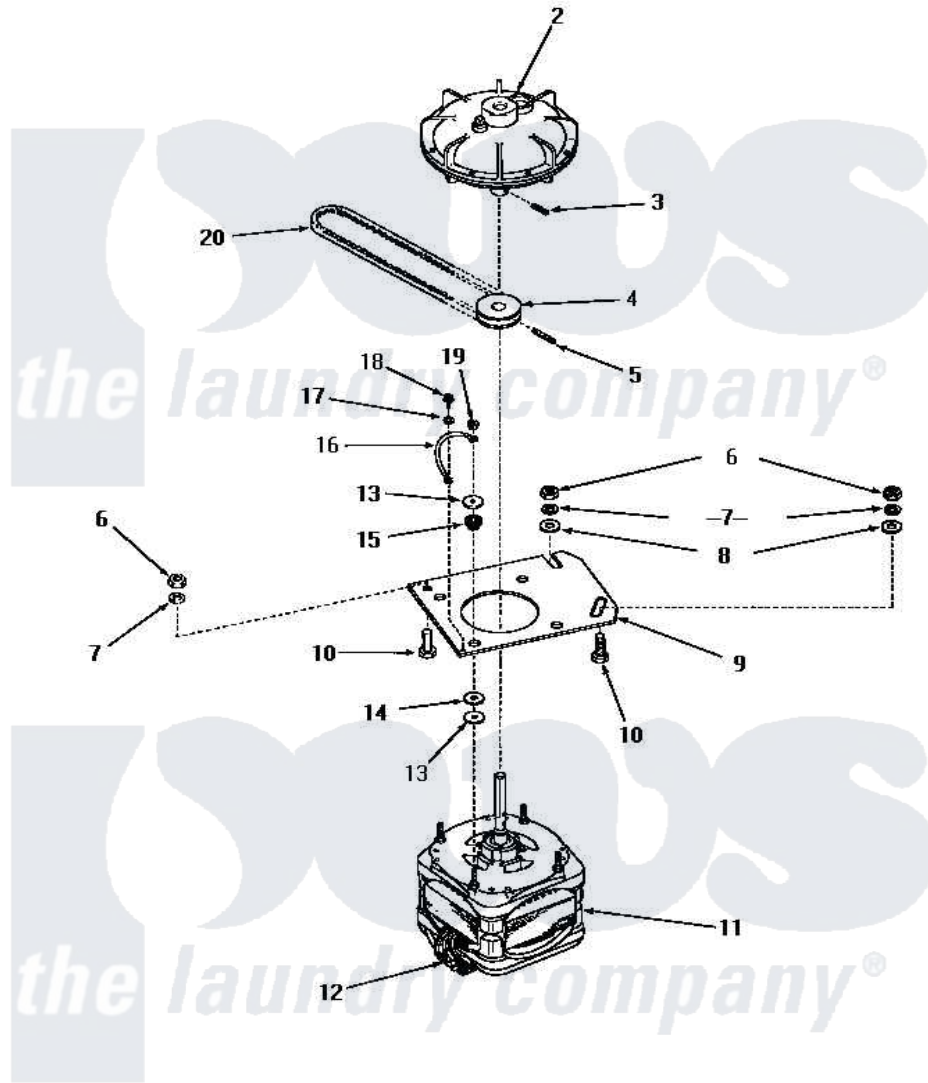

Amana FA4160 15 - MOTOR, FLUID DRIVE & PUMP BELT

MOTOR, FLUID DRIVE AND PUMP BELT

Amana [Residential Amana FA4160 Washer Parts](#) Parts Diagram 15 - MOTOR, FLUID DRIVE & PUMP BELT
 Click on the part number to view part

Item	Original Part Number	Replaced By	Status	Part Description
2	24706			Assembly, Fluid Drive
3	24703		Not Available	PIN,ROLL
4	26116			Pulley, Drive
5	23750			Pin, Roll
6	20274	62739		Nut, Lock
7	20277			Lockwasher, 3/8 Std X 3
8	20279			Washer, 13/32 ID x 13/16 OD
9	23769		Not Available	PLATE,MOUNTING
10	20255		Not Available	SCREW,3/8-16 X 1 HEX H
11	24725		Not Available	MOTOR, ONE SPEED, 120V, 60 HZ.
12	Y24149			Switch, Motor
"	24140		Not Available	SWITCH,MOTOR
13	20103	M0270519		Washer
14	20104			Washer
15	20102		Not Available	WASHER
16	25484		Not Available	GROUND WIRE

17	21735	Not Available	LOCKWASHER,No.10 INTSHKP
18	20530		Screw, 10-24 x 3/8 Hex
19	23604		Nut, Hex 10-32 Lock
20	23759	Not Available	BELT
NI	20299	Not Available	FLUID DRIVE FLUID-BULK