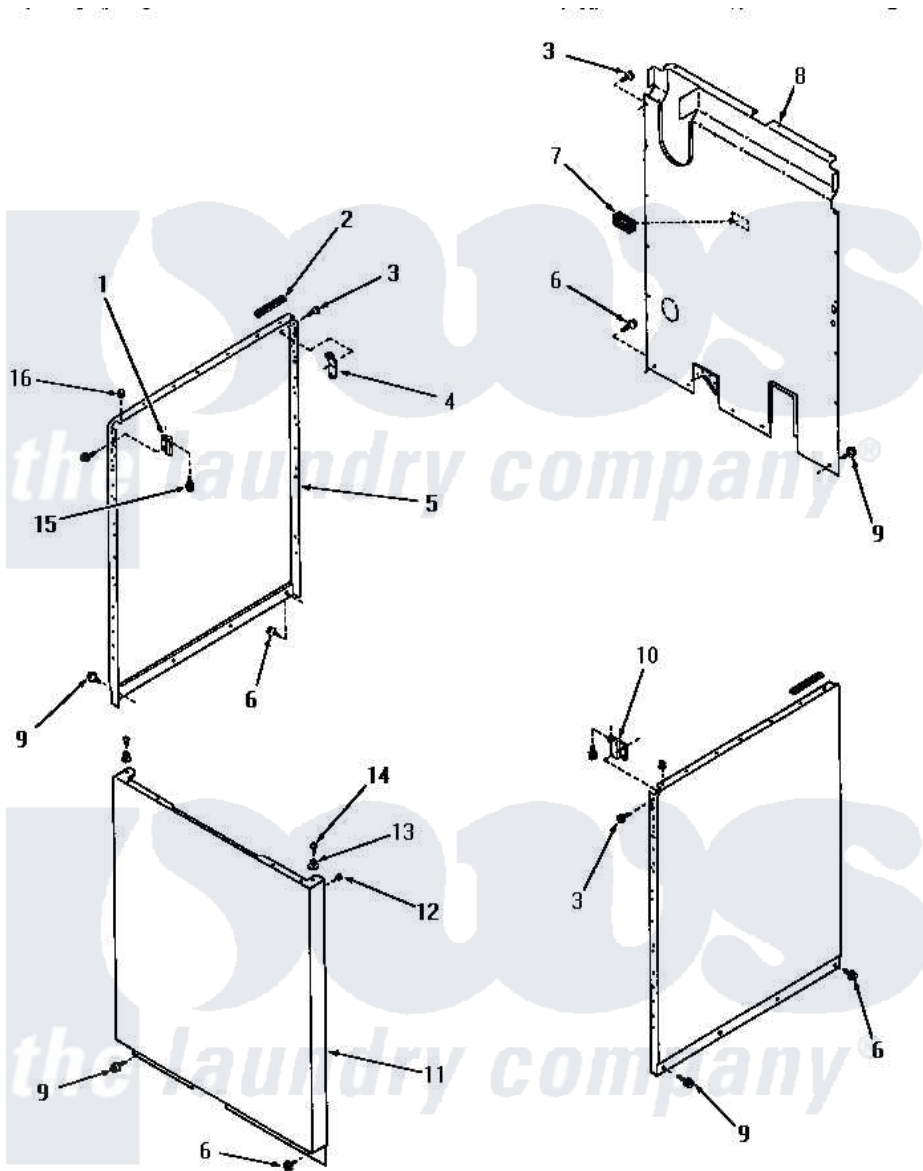

Amana FA4160 16 - PANELS

PANELS

Amana [Residential Amana FA4160 Washer Parts](#) Parts Diagram 16 - PANELS
 Click on the part number to view part

Item	Original Part Number	Replaced By	Status	Part Description
1	26932		Not Available	TOP HOLD-DOWN BRACKET, LEFT-FR
2	80312			Bumper Pad
3	51784		Not Available	SCREW, 10B-16 X 1/2 HEX
4	52487			Lug, Hold-Down
5	26821A		Not Available	PANEL, SIDE
"	26821W		Not Available	SIDE PANEL, LEFT OR RIGHT, WHI
"	26821H		Not Available	PANEL, SIDE
"	26821L		Not Available	PANEL, SIDE
"	26821C		Not Available	SIDE PANEL, RIGHT OR LEFT, COP
"	26821K		Not Available	SIDE PANEL, RIGHT OR LEFT, COF
6	26415	27001200		Screw
7	23257		Not Available	PAD, BUMPER
8	24342GR		Not Available	REAR PANEL, GRAY
9	26592		Not Available	HEX HEAD SCREW

10	26690	Not Available	BRACKET,HOLD DOWN-R.H.
11	26822A	Not Available	PANEL,FRONT
"	26822K	Not Available	FRONT PANEL, COFFEE
"	26822C	Not Available	LOADING DOOR, COPPERTONE
"	26822L	Not Available	PANEL,FRONT
"	26822H	Not Available	PANEL,FRONT
"	26822W	Not Available	LOADING DOOR, WHITE
12	20387		Bumper
13	23020	Not Available	MOUNT,PANEL
14	Q6535	Not Available	SCREW,10B-16 X 3/4 ROU
15	23008		Screw, 10-24 X 3/4 Sems
16	21176		Bumper