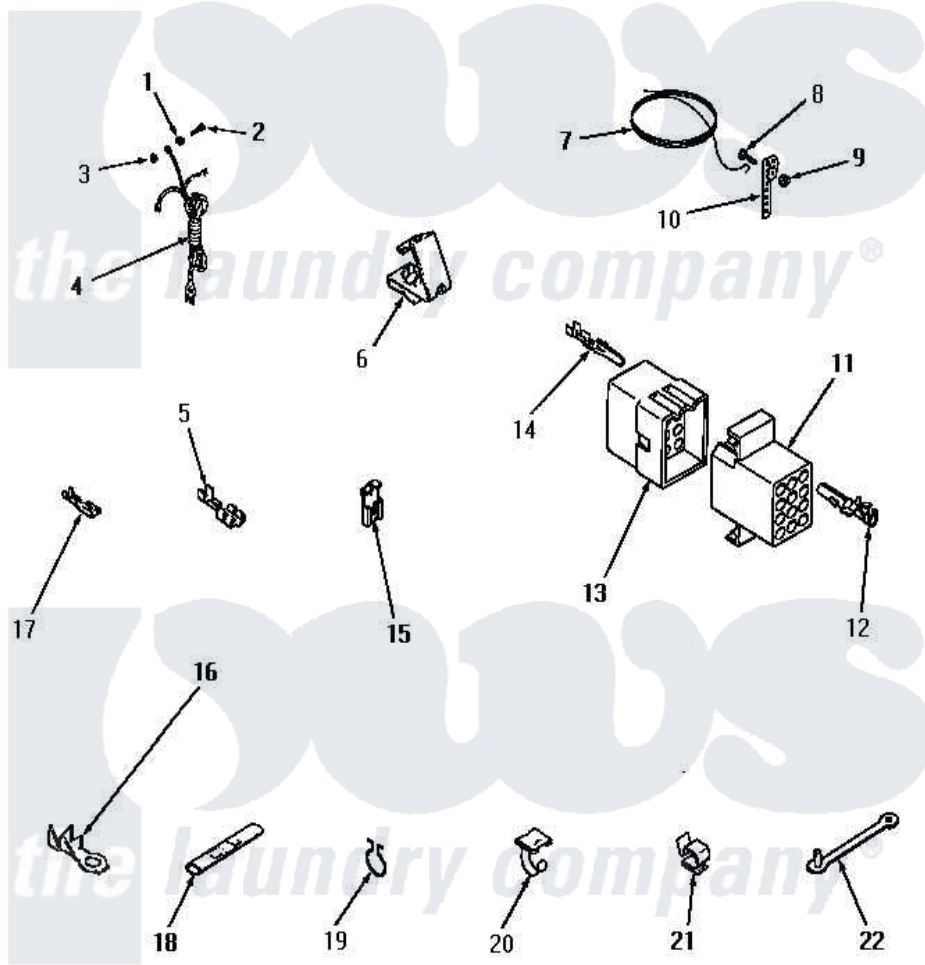

Amana FA4160 17 - POWER CORD, WIRE & TERMINALS

POWER CORD, WIRE AND TERMINALS

Amana [Residential Amana FA4160 Washer Parts](#) Parts Diagram 17 - POWER CORD, WIRE & TERMINALS
 Click on the part number to view part

Item	Original Part Number	Replaced By	Status	Part Description
1	03815			Lockwasher, No.10 Ext Shk
2	20267			Screw, 10-24 X 3/8 Round
3	03673		Not Available	NUT
4	22660		Not Available	POWER CORD AND PLUG
5	Y00119		Not Available	SPADE TERMINAL(18 GAUGE) (1/4 INCH-(1) 18 GAUGE WIRE)
6	00158		Not Available	GROUND CLIP
7	Y21429		Not Available	GROUND WIRE
8	21431		Not Available	ROUND HEAD SCREW
9	Y20278		Not Available	LOCKWASHER
10	21430		Not Available	STRAP,GROUND
11	23042		Not Available	RECEPTACLE
"	Y23034	26163		Receptacle, 9 Circuit
"	23036			Receptacle, 12 Circuit
"	23038		Not Available	RECEPTACLE,15 CIRCUIT
"	23039	697780		Receptacle,

12	Y00117	5011-XX		093 Female Socket
13	23035		Not Available	PLUG,12 CIRCUIT
"	23033			Plug, 9 Circuit
"	23037			Plug, 15 Circuit
"	23041			Plug, 6 Circuit
"	23040			Plug-3 Circuit
14	Y00116			Terminal, Pin-Male
15	Y00120			Terminal, Flag-1/4 Fema
16	00110			No.10 18 Gauge Wire
17	00112			Terminal, Spade-3/16 Fe
18	21091		Not Available	CONNECTOR TWO 1/4 INCH MALE
19	51291			Clip, Wire
20	21793		Not Available	CABLE CLIP
21	21036			Clip, Cable
22	22837		Not Available	STRAP,WIRE