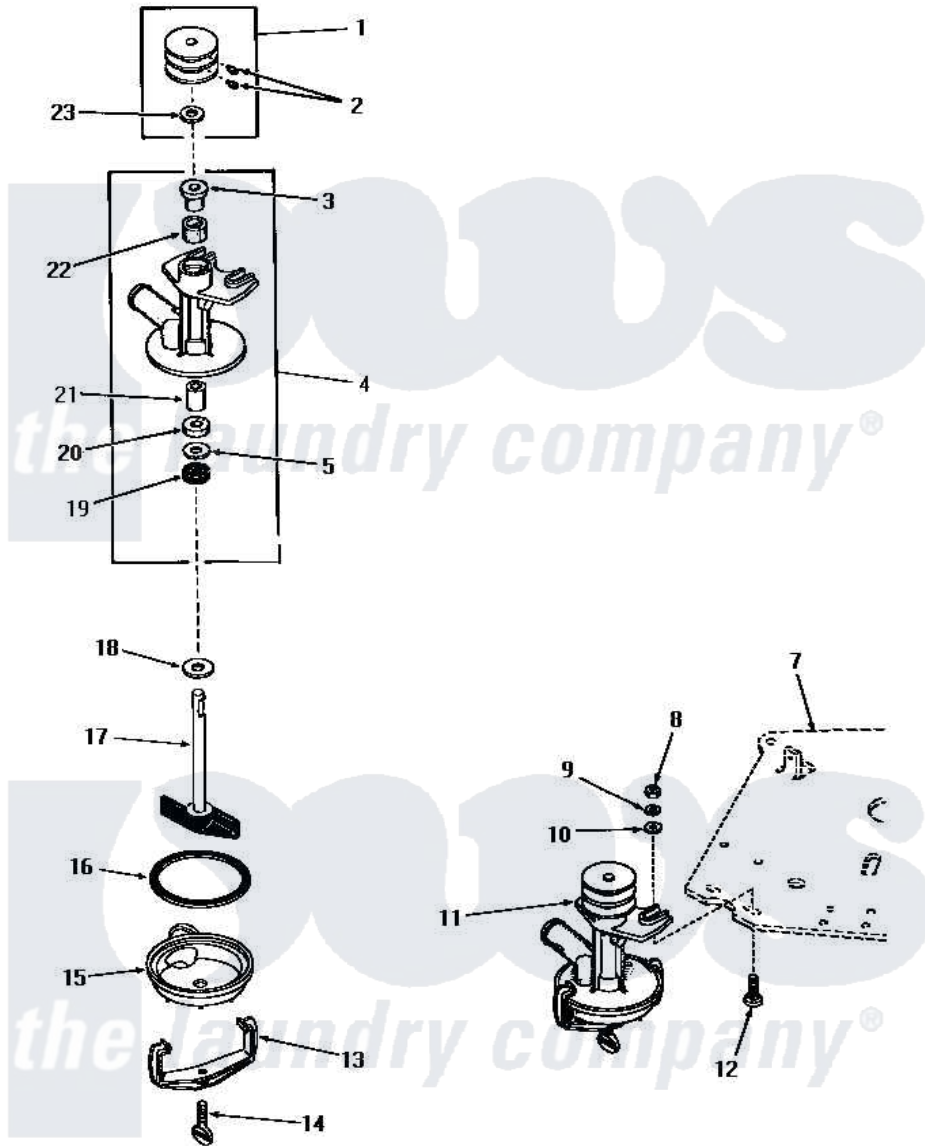

Amana FA4160 19 - PUMP ASSY

PUMP ASSEMBLY

Amana [Residential Amana FA4160 Washer Parts](#) Parts Diagram 19 - PUMP ASSY
 Click on the part number to view part

Item	Original Part Number	Replaced By	Status	Part Description
1	23770		Not Available	ASSY,PULLEY
2	02771			Screw, 1/4-20 x 3/8 Hex S
3	20072			Bearing
4	20763		Not Available	PUMP BODY
5	20093			Washer, 29/64 ID x 63/64 OD
7	Y00000000		Not Available	SEE NOTE MOUNTING PLATE
8	20275	27001225		Nut, Jam Mid Lock 1/4-20
9	03189			LoCkwasher, 1/4 Std-C P
10	20176			Washer, .2656 ID x 9/16 OD
11	25178		Not Available	ASSY,PUMP
12	24390			Bolt
13	20066			Clamp, Pump
14	20161			Screw, 5/16-18 X 1-1/16
15	04316		Not Available	BOTTOM,PUMP
16	20097		Not Available	GASKET
17	04372		Not Available	ASSY,IMPELLER

18	20099		Washer, .440idx1.125odx
19	20095		Seal
20	20094		Packing Material
21	20071		Bearing
22	26479		Wick
23	26919	Not Available	WASHER,PUMP PULLEY
NI	131P3		Kit, Pump Kt85