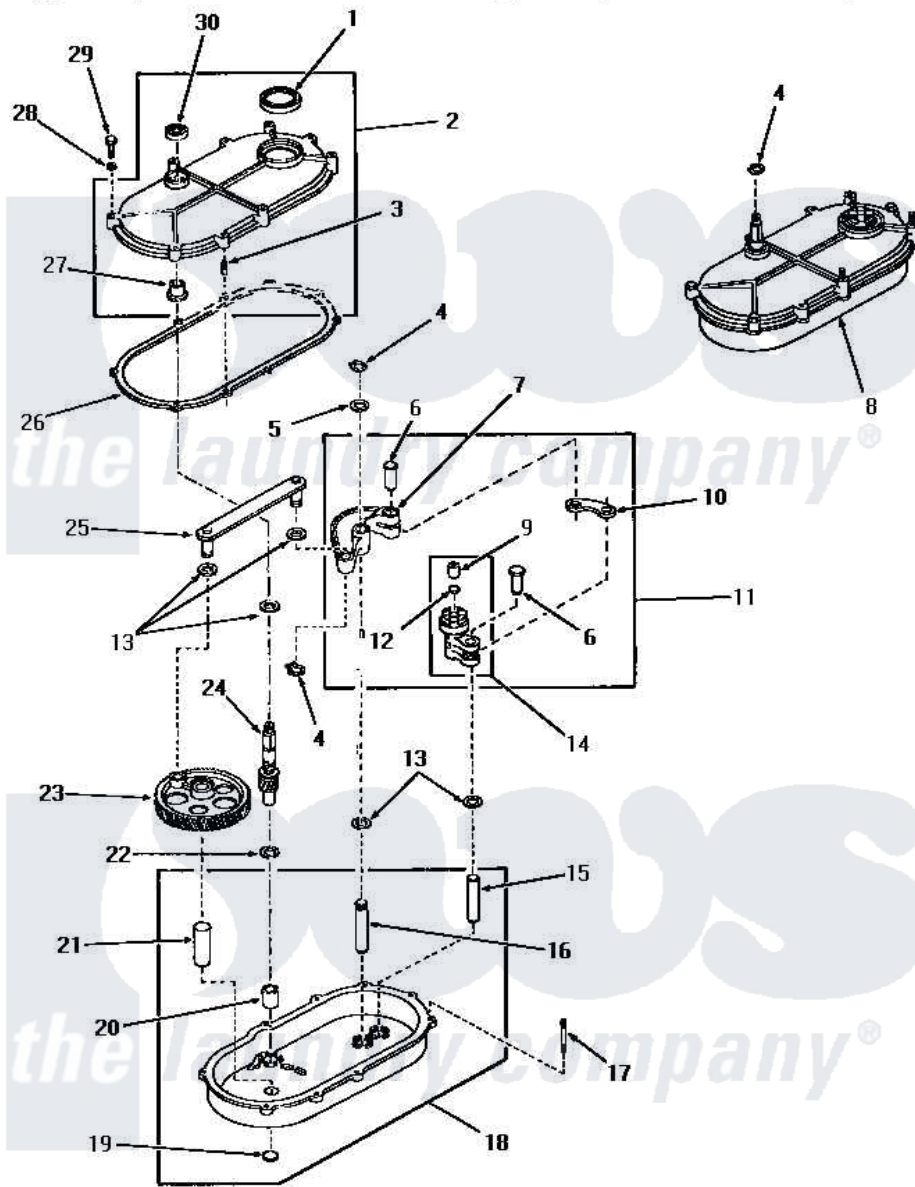

Amana FA4160 20 - TRANSMISSION ASSY

TRANSMISSION ASSEMBLY

Amana [Residential Amana FA4160 Washer Parts](#) Parts Diagram 20 - TRANSMISSION ASSY
 Click on the part number to view part

Item	Original Part Number	Replaced By	Status	Part Description
1	20199			Seal
2	20216		Not Available	ASSY,TRANSMISSION COVE
3	20197		Not Available	DOWEL PIN
4	23751			Ring, Retaining
5	20212	35092		Washer, 3628id X 1.00 X .056
6	01690			Pin, Link
7	05005	05005P		Assembly
8	23828			Assembly, Transmission
9	01711		Not Available	BEARING
10	Y04999		Not Available	LINK
11	20220			Assembly, Rocker Arm
12	Y02479			Disc, Expansion
13	01791			Washer, .626 X 1.125 X1
14	20219	30927P		Assembly Clutch Arm
15	01688		Not Available	PIN
16	24817		Not Available	PIN,ROCKER ARM

17	20155		Not Available	STUD,DOUBLE END 1/4-20
18	23927		Not Available	ASSY,TRANSMISSION xREPLACE
19	Y02769			Disc
20	01993			Bearing, 7/8odx5/8id
21	03477		Not Available	PIN
22	20198	41813		Csa 20198 20 4w 19 Deg Cc
23	02175		Not Available	GEAR,CRANK
24	23645			Pinion
25	03969	03969P		Rod Connecting
26	20059			Gasket
27	20082			Bearing
28	03189			LoCkwasher, 1/4 Std-C P
29	20257		Not Available	SCREW,1/4-20 X 1-1/4 H
30	20200			Seal
NI	02528	02528P		Grease Transmission Mobil 209