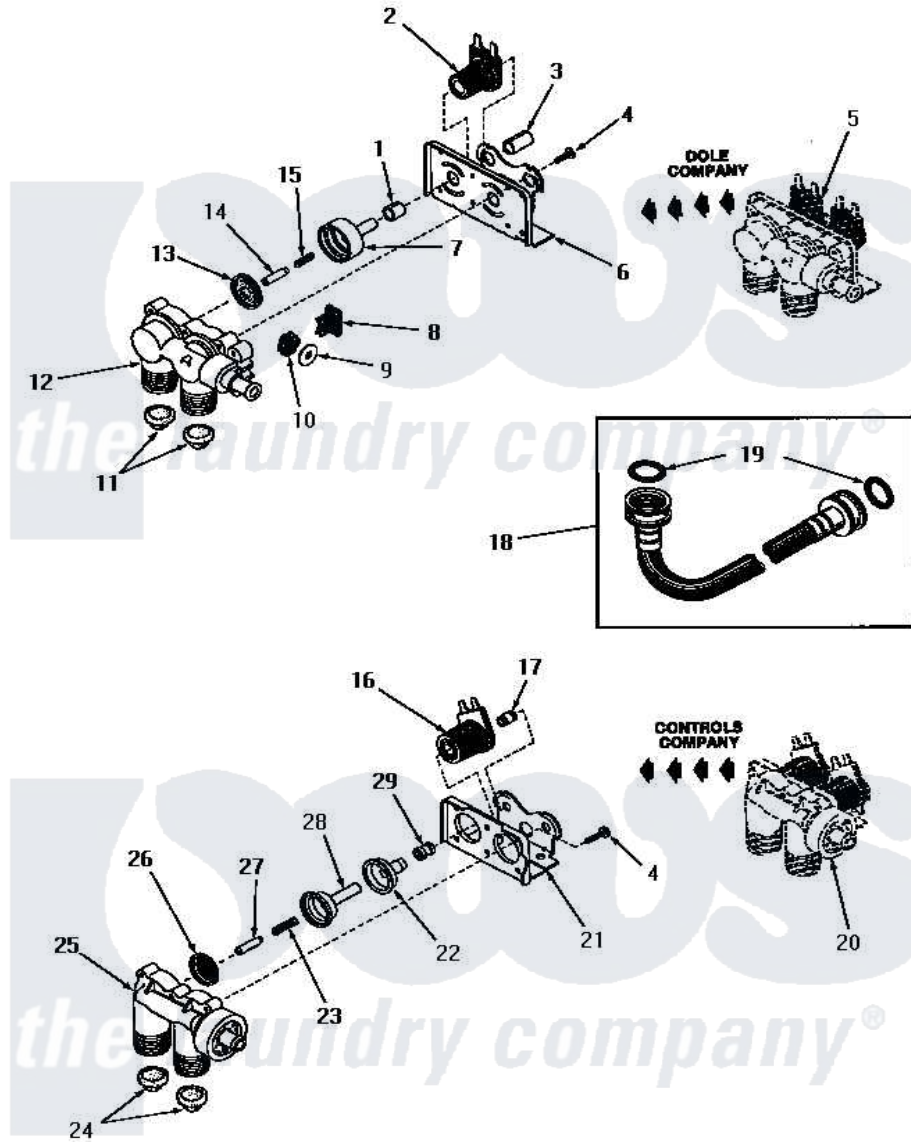

Amana FA4161 01 - 25832 & 25833 MIXING VALVE ASSEMBLIES

25832 and 25833 MIXING VALVE ASSEMBLIES
(See Page 18 for complete assembly)

Amana [Residential Amana FA4161 Washer Parts](#) Parts Diagram 01 - 25832 & 25833 MIXING VALVE ASSEMBLIES
Click on the part number to view part

Item	Original Part Number	Replaced By	Status	Part Description
1	24129		Not Available	SLEEVE,SHORT
2	24126	33930		Valve, Mixing
3	24128		Not Available	SLEEVE,LONG
4	25817C		Not Available	SCREW
5	Y00000000		Not Available	SEE NOTE MIXING VALVE ASSEMBLY
6	Y24127		Not Available	MOUNTING BRACKET
7	24130			Guide, Armature
8	Y24135		Not Available	PLUG,FLOW REGULATOR
9	23224G		Not Available	DIFFUSER
10	23224C			Regulator, Flow
11	24122	22002960		Strainer, Washer Inlet
12	24125			Body, Valve
13	24134		Not Available	DIAPHRAGM
14	24132		Not Available	ARMATURE
15	24131		Not Available	SPRING
16	24596A		Not Available	SOLENOID

17	25817M		Not Available	SOLENOID PLUG
18	20241	EZ20241		20 x 24 x 1 Filter 1 Metal Side
19	20290	Y013783		Washer, Inlet Hose
20	Y00000000		Not Available	SEE NOTE MIXING VALVE ASSEMBLY
21	25817B		Not Available	MOUNTING BRACKET
22	25817E		Not Available	SLEEVE, GUIDE xREPLACE
23	25817G		Not Available	SPRING
24	24122	22002960		Strainer, Washer Inlet
25	24123		Not Available	VALVE BODY
26	25817K		Not Available	DIAPHRAGM
27	25817H		Not Available	ARMATURE
28	25817F		Not Available	ARMATURE GUIDE
29	25817D		Not Available	SLEEVE ADAPTER