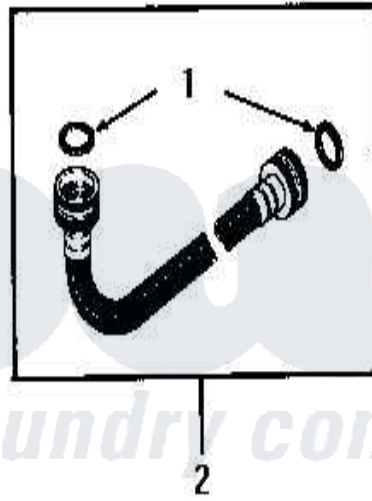

# Amana FA4161 02 - ACCESSORIES

Amana [Residential Amana FA4161 Washer Parts](#) Parts Diagram 02 - ACCESSORIES  
 Click on the part number to view part

Item	Original Part Number	Replaced By	Status	Part Description
1	20290	<a href="#">Y013783</a>		Washer, Inlet Hose
2	20618	<a href="#">21001467</a>		Hose- 10'
"	20617		Not Available	HOSE, INLET (8 FT)
3	25863	<a href="#">16272</a>		Connector, Straight
4	20616		Not Available	EXTENSION, DRAIN HOSE (1 FT)
NI	258P3		Not Available	KIT,CAPACITOR