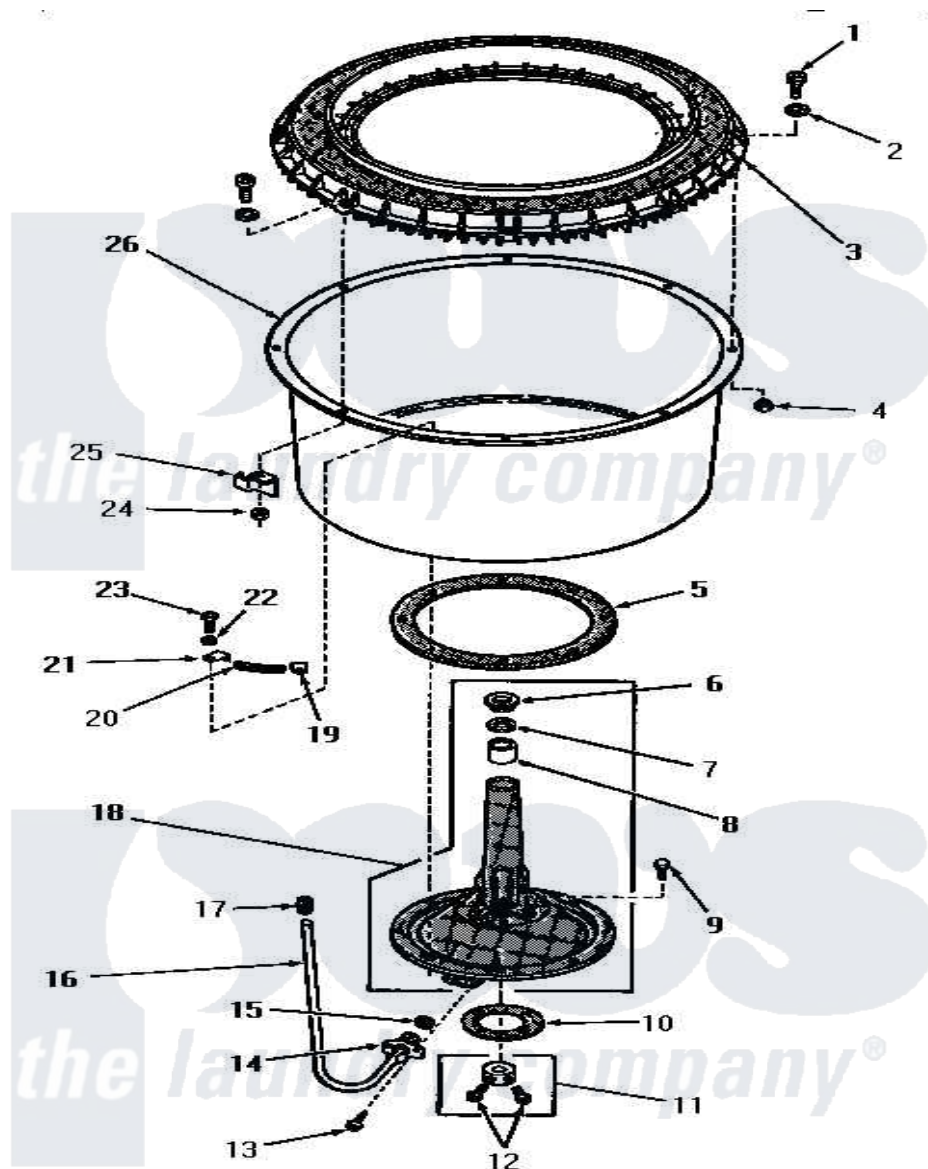

Amana FA4161 03 - AGITATOR POST & SPIN TUB

AGITATOR POST AND SPIN TUB

Amana [Residential Amana FA4161 Washer Parts](#) Parts Diagram 03 - AGITATOR POST & SPIN TUB
 Click on the part number to view part

Item	Original Part Number	Replaced By	Status	Part Description
1	25251	EZ25251		25 x 25 x 1 Filter 1 Metal Side
2	25100			Washer, 17/64 ID x 1/2 OD
3	24931		Not Available	BALANCE RING
4	25250			Nut, 1/4-20 Hex Nyllock
5	22449		Not Available	GASKET
6	23685			Bearing
7	23684			Seal
8	23686			Bearing
9	20261			Screw, Cap
10	20120			Gasket
11	20377			Collar Assembly
12	23481	02422		Screw, 1/4-20 X 1/2 HeX
13	20852		Not Available	SCREW, 10-24 X 1/2 HEX
14	26046			Bracket, Sediment Tube
15	20110			Gasket
16	22359			Tube, Sediment

17	22361		Sleeve
18	23993	Not Available	ASSY,CENTER COLUMN
19	22446		Clip
20	22144		Spring
21	22447		Clip
22	20121	Not Available	GASKET
23	20260		Screw, 5/16-18 X 3/4 RD
24	26678		Nut, Self-Locking
25	22025		Bracket
26	22382	Not Available	TUB,SPIN
NI	243P3	Not Available	KIT,AGITATOR POST