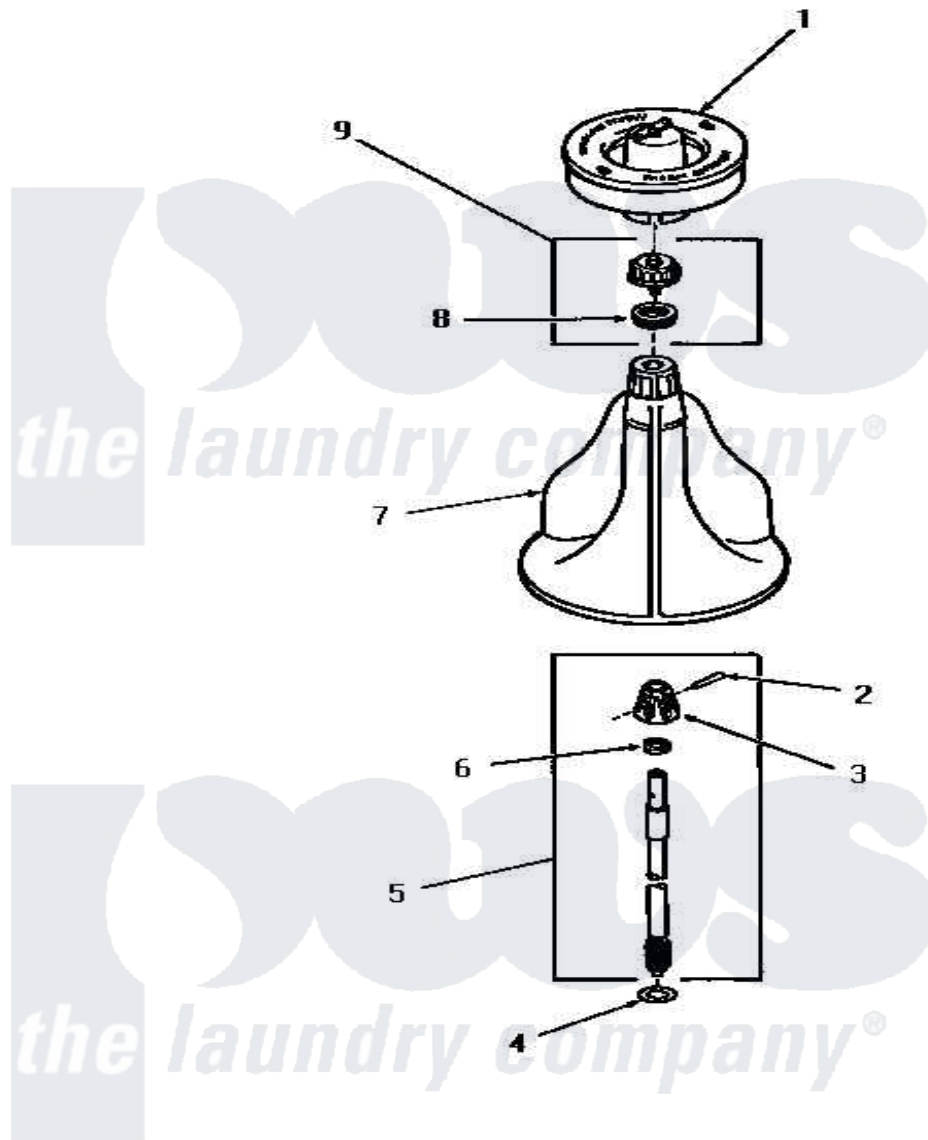

Amana FA4161 04 - AGITATOR, SHAFT & FABRIC SOFTENER DISP

AGITATOR, SHAFT AND FABRIC SOFTENER DISPENSER

Amana [Residential Amana FA4161 Washer Parts](#) Parts Diagram 04 - AGITATOR, SHAFT & FABRIC SOFTENER DISP
 Click on the part number to view part

Item	Original Part Number	Replaced By	Status	Part Description
1	23546		Not Available	ASSY,DISPENSER-FAB-SOF
2	20243			Pin, Taper
3	20056		Not Available	BLOCK, DRIVE
4	22135			Washer
5	21751	21751P		Assyshaft
6	20057	222T017P01		Washer FIB 21/32 ID X 1156 OD X 1/8
7	26006			Assembly, Agitator
8	21036			Clip, Cable
9	26015			Assembly, Cap And Ring-Agitator
"	26014			Assembly, Cap And Ring-Agitator