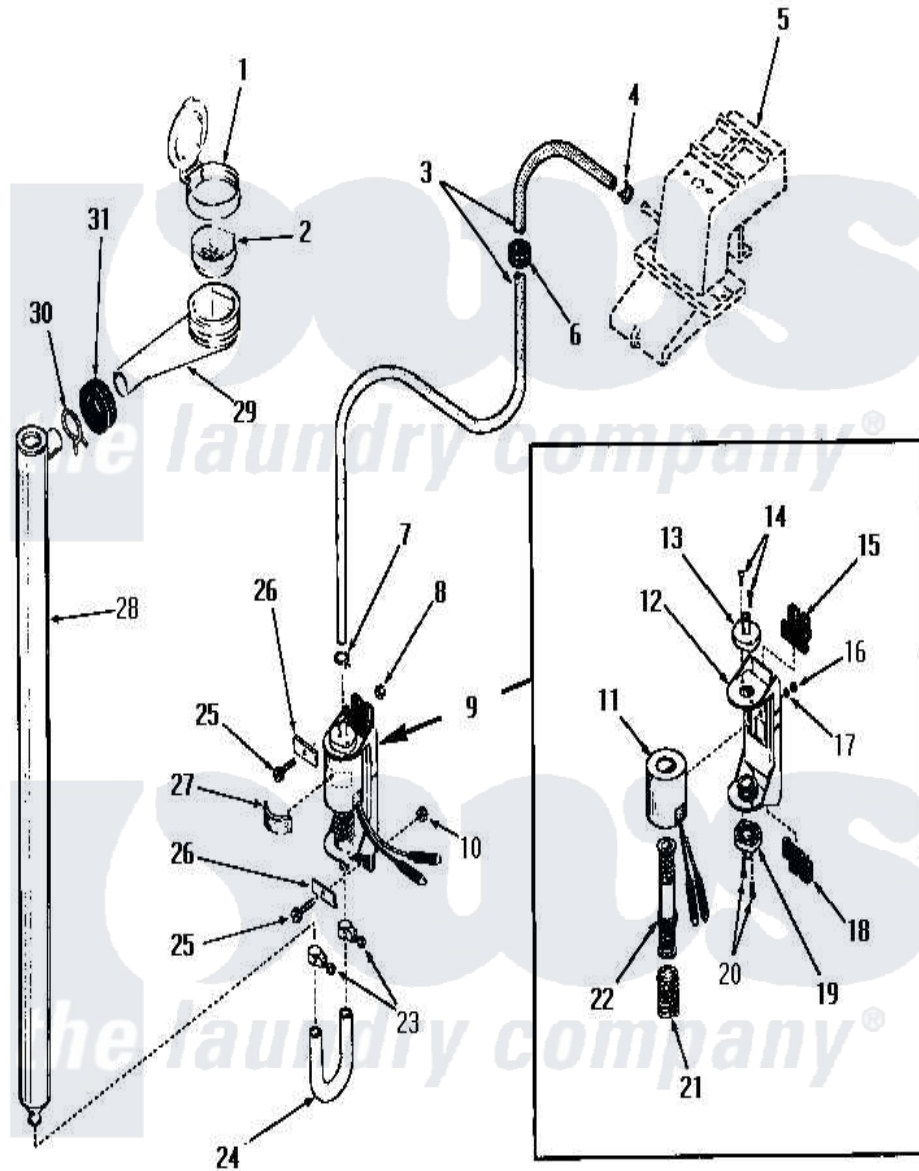

Amana FA4161 05 - BLEACH DISPENSER

Amana [Residential Amana FA4161 Washer Parts](#) Parts Diagram 05 - BLEACH DISPENSER
 Click on the part number to view part

Item	Original Part Number	Replaced By	Status	Part Description
1	22484		Not Available	BLEACH LID
2	21984			Cover, Dispenser
3	22300		Not Available	HOSE
4	23410		Not Available	HOSE CLAMP
5	Y00000000		Not Available	SEE NOTE WATER INLET
6	22299		Not Available	GROMMET
7	22295		Not Available	HOSE CLAMP
8	22001			Nut, 10-24 Nylon Hex BR
9	22337			Pump, Bleach
10	22001			Nut, 10-24 Nylon Hex BR
11	22337B		Not Available	COIL AND FRAME
12	22337A		Not Available	BASE
13	22337E		Not Available	HOSE CONNECTOR
14	51356		Not Available	SCREW,6-32 X 5/16 RD H
15	22337F		Not Available	ISOLATION MOUNT
16	22337G		Not Available	NUT

17	21735	Not Available	LOCKWASHER,No.10 INTSHKP
18	22337F	Not Available	ISOLATION MOUNT
19	22337E	Not Available	HOSE CONNECTOR
20	51356	Not Available	SCREW,6-32 X 5/16 RD H
21	22337D	Not Available	SPRING
22	22337C	Not Available	ARMATURE AND VALVE
23	24604	Not Available	HOSE CLAMP
24	22302	Not Available	HOSE
25	25989	Not Available	HEX HEAD SCREW
26	Y22287	Not Available	BLEACH PUMP BRACKET
27	25220	Not Available	BUMPER
28	22303	Not Available	TUBE,BLEACH
29	22377	Not Available	DISPENSER xREPLACE
30	Y03640	Not Available	CLAMP
31	20118	Not Available	GROMMET,1982 INV