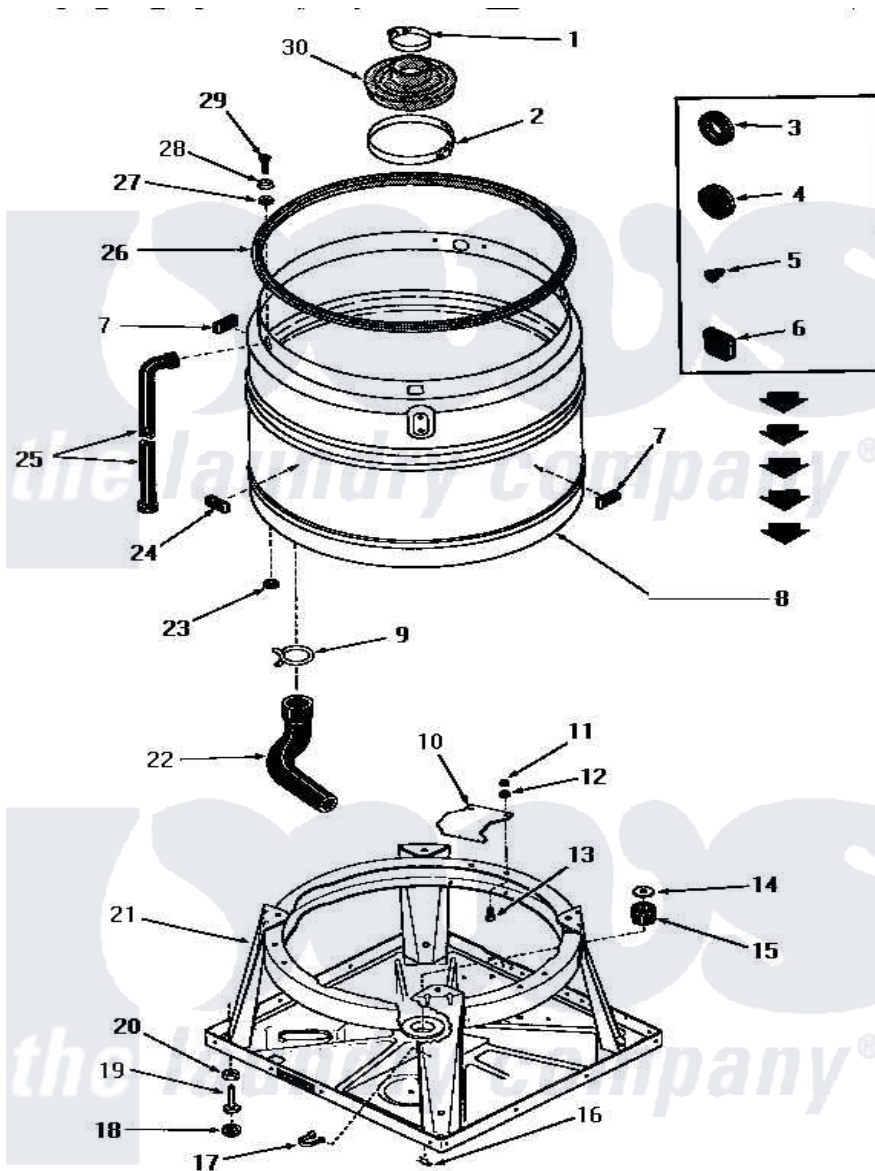

Amana FA4161 06 - BOOT, CHASSIS & DRAIN TUB

BOOT, CHASSIS AND DRAIN TUB

Amana [Residential Amana FA4161 Washer Parts](#) Parts Diagram 06 - BOOT, CHASSIS & DRAIN TUB
 Click on the part number to view part

Item	Original Part Number	Replaced By	Status	Part Description
1	20107			Upper Clamp
2	20108	F200201		Clamp Hose #56
3	20118		Not Available	GROMMET, 1982 INV
4	20305	20-305		Sizzle Do Not Ship Ups
5	21393	21-393		Piezo Sounder
6	21651			Grommet
7	23258			Pad, Bumper
8	25983			Drain Tub, Shur-Fil
9	10108			Seal
10	21905			Plate, Snubber
11	20275	27001225		Nut, Jam Mid Lock 1/4-20
12	03189			LoCkwasher, 1/4 Std-C P
13	02422			Screw, 1/4-20 X 1/2 HeX
14	20162		Not Available	SPACER
15	20195		Not Available	GROMMET
16	26012	2-6012		Blower Wheel

17	22837		Not Available	STRAP,WIRE
18	21749	40016001		Foot, Rubber
19	20409	22003428		Leg, Adjustable
20	Y21899	40038101		Nut, Leg
21	26028			Assembly, Chassis xReplace
22	25112			Hose
23	20115			Grommet
24	23257		Not Available	PAD,BUMPER
25	22818		Not Available	HOSE
26	21233		Not Available	GASKET
27	20112			Grommet
28	20111			Washer
29	20259		Not Available	SCREW
30	20129		Not Available	BOOT