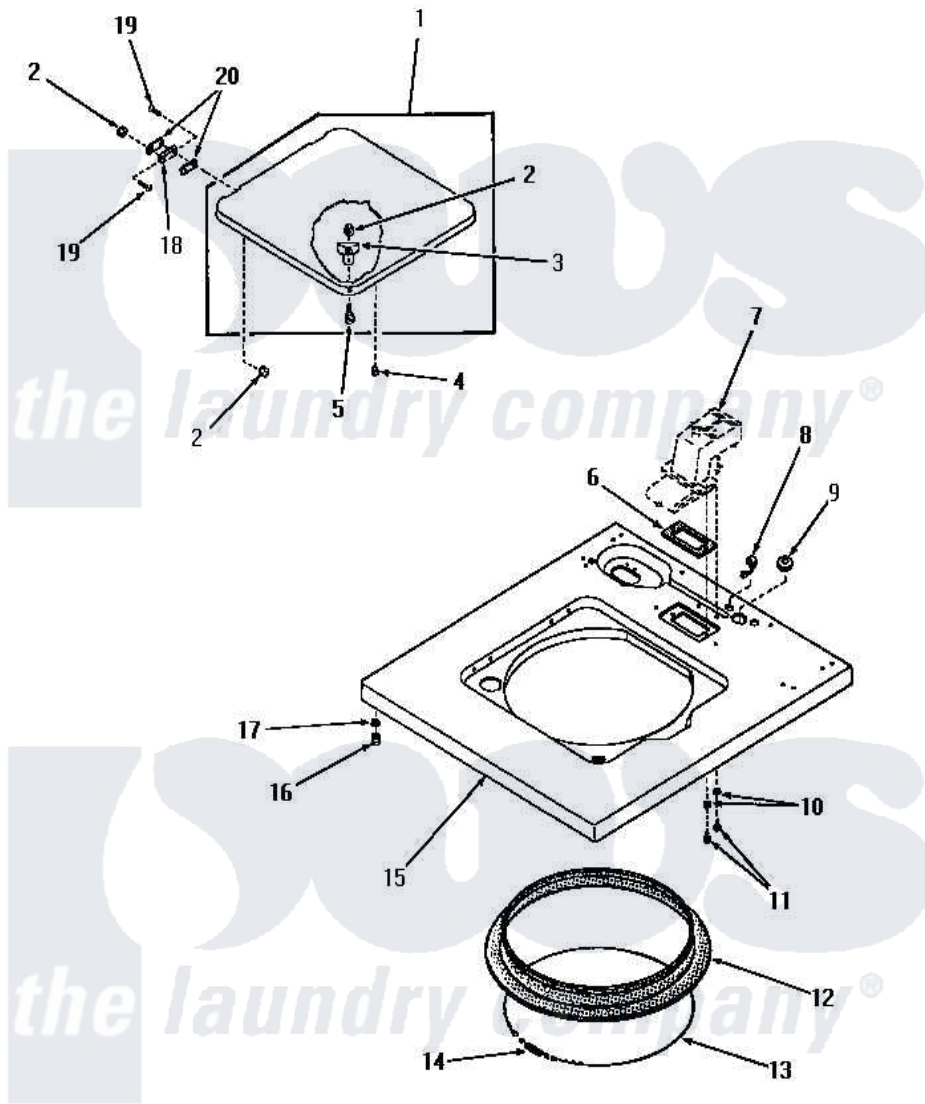

Amana FA4161 07 - CABINET TOP & LOADING DOOR

CABINET TOP AND LOADING DOOR

Amana [Residential Amana FA4161 Washer Parts](#) Parts Diagram 07 - CABINET TOP & LOADING DOOR
 Click on the part number to view part

Item	Original Part Number	Replaced By	Status	Part Description
1	26901H		Not Available	ASSY,LID & CATCH
"	26901A		Not Available	LOADING DOOR, AVOCADO
"	26901K		Not Available	LOADING DOOR, COFFEE
"	26901L		Not Available	ASSY,LID & CATCH
"	26901W		Not Available	ASSY,LID & CATCH xREPLACE
"	26901C		Not Available	LOADING DOOR, COPPERTONE
2	21752			Nut, 8-32 Hex Brilock
3	25217	R0603504		Actuator, Door Switch
4	21176			Bumper
5	26769			Assembly, Screw And Washer
6	23255		Not Available	GASKET
7	Y00000000		Not Available	SEE NOTE WATER INLET
8	21903	211881		Grommet, Cord Part Not Used- Gas Models Only
9	20118		Not Available	GROMMET,1982 INV

10	20493		Washer, 11/64 ID x 3/8 OD
11	55469	500226	Screw, 8b-16 x 5/8 Tap
12	25277		Guard, Rim
13	22352		Not Available RETAINER,WIRE
14	20791		Not Available SPRING
15	26819W		Not Available CABINET TOP, WHITE
"	26819A		Not Available CABINET TOP, AVOCADO
"	26819K		Not Available CABINET TOP, COFFEE
"	26819C		Not Available CABINET TOP, COPPERTONE
"	26819L		Not Available ASSY, TOP
"	26819H		Not Available CABINET TOP, HARVEST GOLD
16	23007		Not Available CAGED NUT
17	24861		Not Available LOCKWASHER, .448X.789SH
18	21583		Hinge
19	22649		Screw, 8-32 X 13/32 FI
20	21584		Gasket