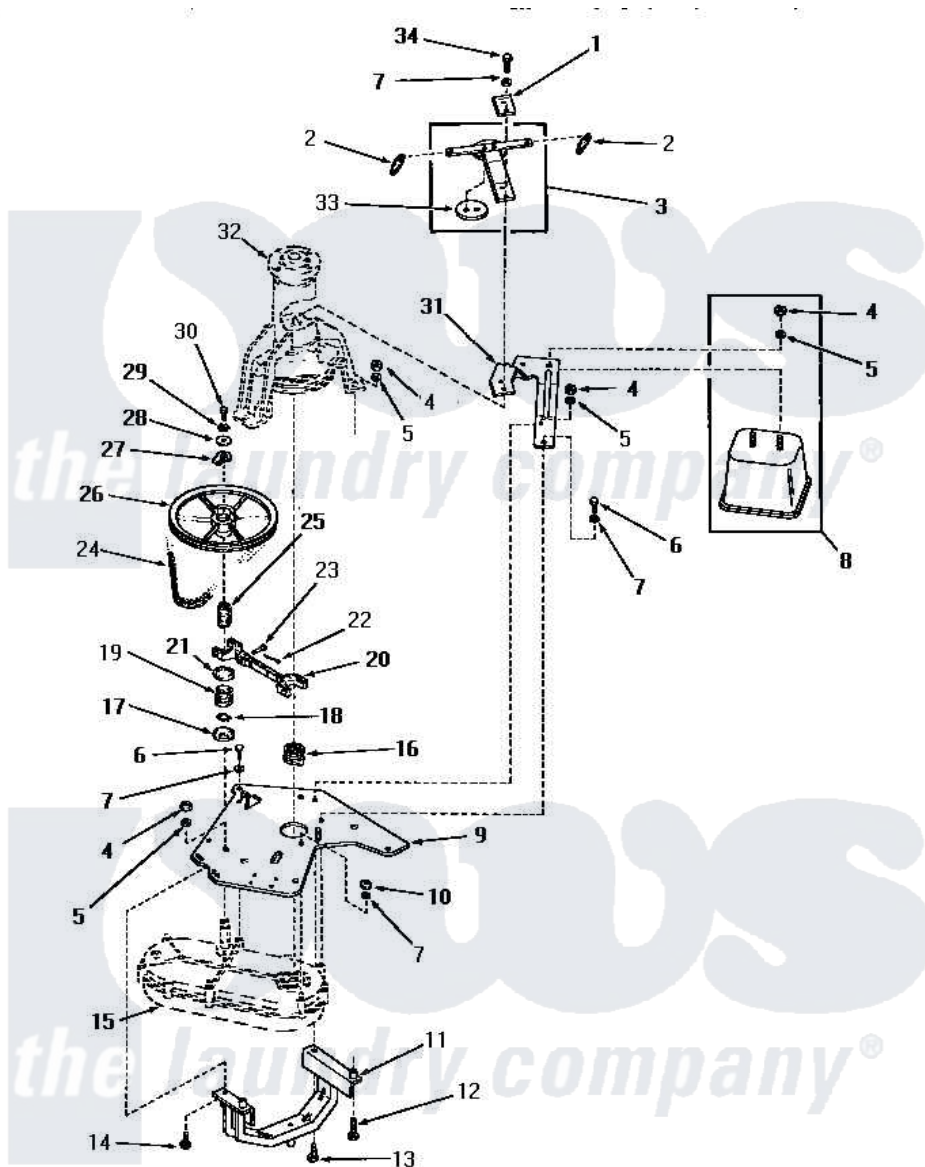

# Amana FA4161 08 - CBAL WEIGHT, BRKT, MTG PLT & TRANS

**COUNTERBALANCE WEIGHT, BRACKET,  
MOUNTING PLATE AND TRANSMISSION BELT**

Amana [Residential Amana FA4161 Washer Parts](#) Parts Diagram 08 - CBAL WEIGHT, BRKT, MTG PLT & TRANS  
Click on the part number to view part

Item	Original Part Number	Replaced By	Status	Part Description
1	<a href="#">22614</a>			Plate, Support
2	<a href="#">23632</a>			Spring
3	<a href="#">20168</a>			Assembly, Snubber
4	20274	<a href="#">62739</a>		Nut, Lock
5	<a href="#">20277</a>			Lockwasher, 3/8 Std X 3
6	<a href="#">20264</a>			Screw, 1/4-20 X 2 HeX H
7	<a href="#">03189</a>			LoCkwasher, 1/4 Std-C P
8	25230		Not Available	COUNTERBALANCE WEIGHT
9	24749		Not Available	MOUNTING PLATE
10	20275	<a href="#">27001225</a>		Nut, Jam Mid Lock 1/4-20
11	22702		Not Available	ASSY,YOKE & SLEEVE
12	Y22688		Not Available	SCREW,CAP-3/8-16X1-1/4
13	20255		Not Available	SCREW,3/8-16 X 1 HEX H
14	22687		Not Available	SCREW
15	Y00000000		Not Available	SEE NOTE TRANSMISSION ASSEMBLY
16	<a href="#">23647</a>			Jaw

17	26611	Not Available	RETAINER,SPRING-LOWER
18	<a href="#">23751</a>		Ring, Retaining
19	<a href="#">26609</a>		Spring
20	<a href="#">23732</a>		Assembly, Shifter Fork
21	<a href="#">26610</a>		Retainer, Spring-Upper
22	<a href="#">20248</a>		Pin, Cotter
23	23718	Not Available	PIN,SHIFTER
24	<a href="#">23758</a>		Belt
25	<a href="#">23644</a>		Hub
26	23773	Not Available	ASSY,PULLEY-TRANSMISSI
27	<a href="#">23643</a>		Pulley Stop
28	23716	Not Available	WASHER
29	Y03421	Not Available	LOCKWASHER
30	<a href="#">02422</a>		Screw, 1/4-20 X 1/2 HeX
31	25139	Not Available	BRACKET
32	Y00000000	Not Available	SEE NOTE MAIN BEARING
33	20453	Not Available	DISC,FRICITION
34	24233	Not Available	SCREW,CAP-1/4-20 X 3/4
NI	<a href="#">03200</a>		A-D Drive Lubricant
"	285P3	<a href="#">23911</a>	Kit Spring