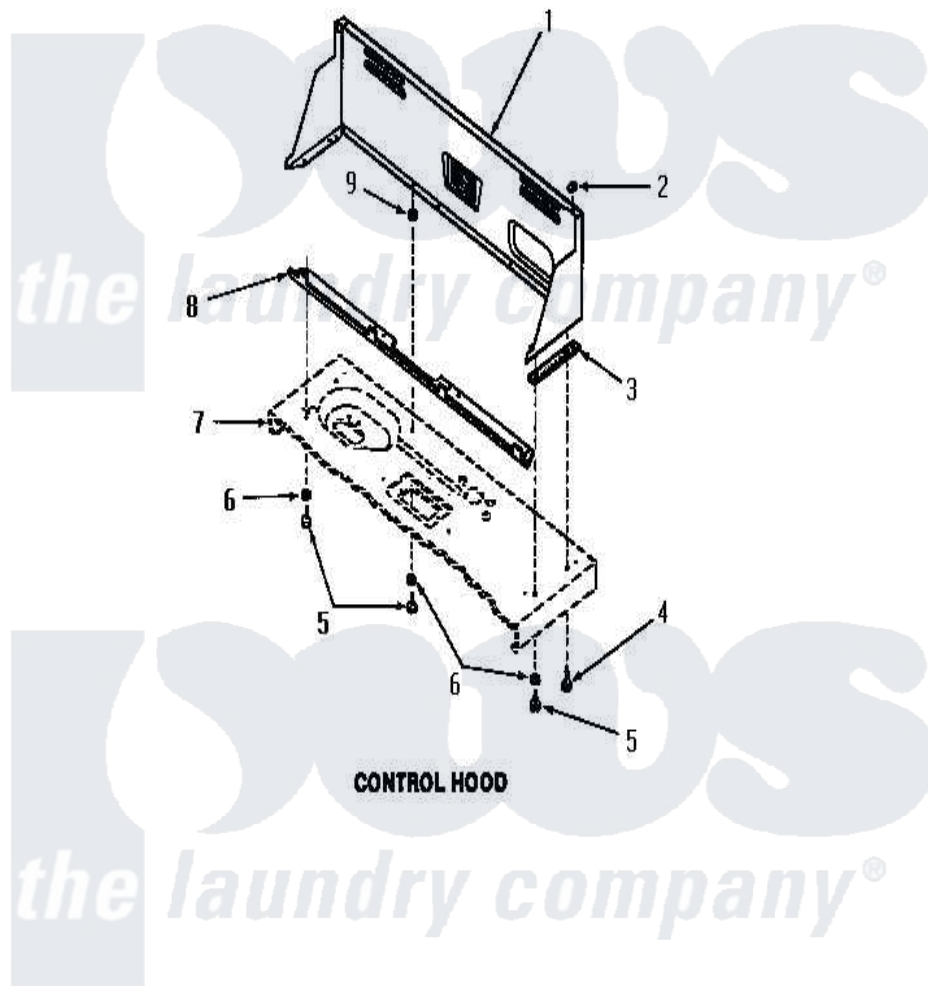

# Amana FA4161 09 - CONTROL HOOD

Amana [Residential Amana FA4161 Washer Parts](#) Parts Diagram 09 - CONTROL HOOD  
 Click on the part number to view part

Item	Original Part Number	Replaced By	Status	Part Description
1	26820W		Not Available	CONTROL HOOD, WHITE
"	26820H		Not Available	CONTROL HOOD GOLD
"	26820L		Not Available	CONTROL HOOD, ALMOND
"	26820C		Not Available	CONTROL HOOD, COPPERTONE
"	26820K		Not Available	CONTROL HOOD, COFFEE
"	26820A		Not Available	CONTROL HOOD, AVOCADO
2	<a href="#">24522</a>			Nut, Speed-8ab-18 C1995
3	23028		Not Available	GASKET,CONTROL BOX END
4	25724		Not Available	HEX HEAD SCREW
5	52150	<a href="#">489464</a>		Screw
6	<a href="#">20493</a>			Washer, 11/64 ID x 3/8 OD
7	Y00000000		Not Available	SEE NOTE CABINET TOP
8	23360		Not Available	ANGLE
9	23425		Not Available	WASHER,7/32IDX7/16ODX.