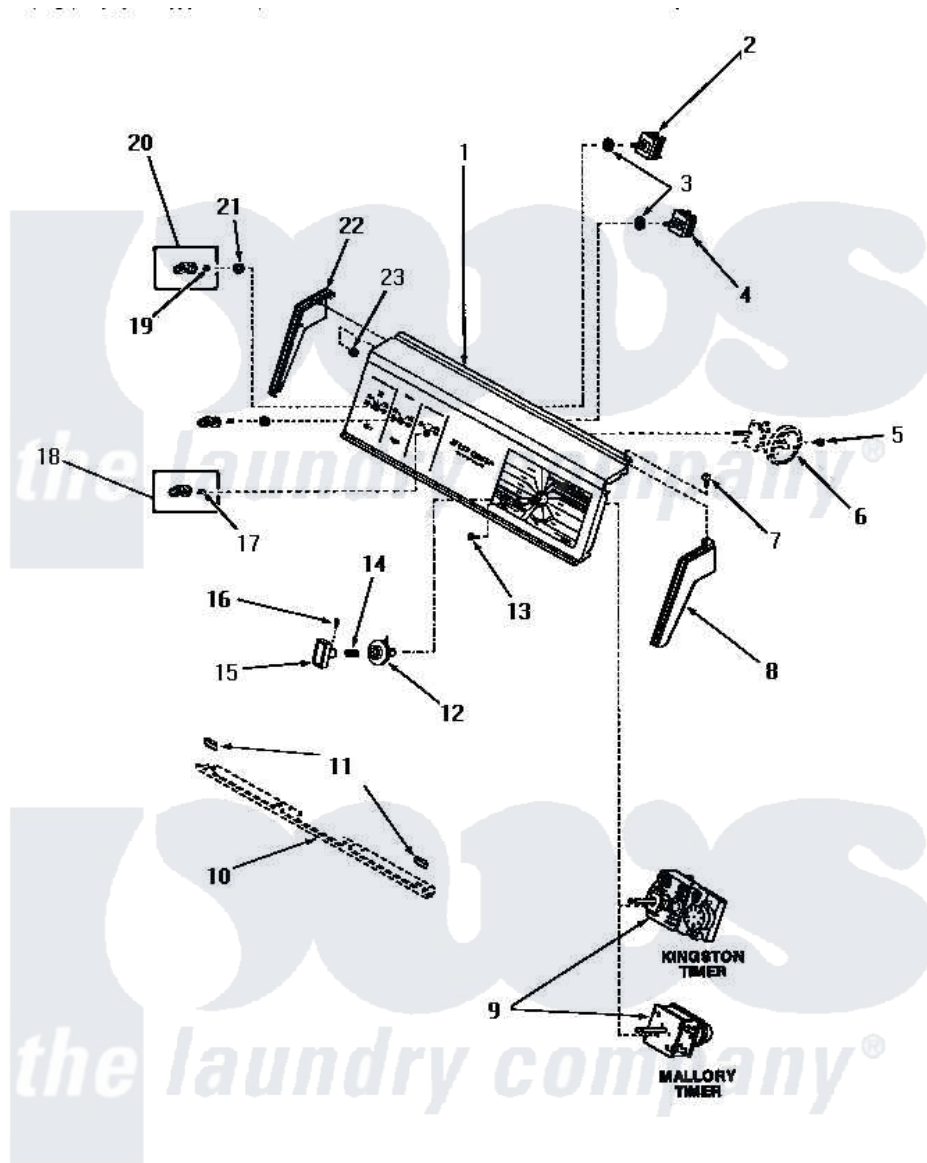

# Amana FA4161 10 - CONTROL PANEL & CONTROLS

## CONTROL PANEL AND CONTROLS

Amana [Residential Amana FA4161 Washer Parts](#) Parts Diagram 10 - CONTROL PANEL & CONTROLS  
 Click on the part number to view part

Item	Original Part Number	Replaced By	Status	Part Description
1	<a href="#">27253</a>			Panel, Control
2	24392		Not Available	SWITCH TEMP
3	<a href="#">91176</a>			Lockwasher, 3/8 Intshkp
4	24431		Not Available	SPEED SWITCH
5	23962	<a href="#">W10116760</a>		Screw
6	Y00000000		Not Available	SEE NOTE PRESSURE SWITCH
7	25232		Not Available	SCREW,8AB-18X7/8 OVAL
8	25123		Not Available	CONTROL HOOD END, RIGHT
9	26324		Not Available	TIMER
10	Y00000000		Not Available	SEE NOTE PANEL SUPPORT BRACKET
11	24859		Not Available	SLEEVE,SUPPORT ANGLE
12	26326		Not Available	TIMER KNOB INDICATOR
13	<a href="#">70212</a>			Screw, 8-32 X 5/32 RD H
14	<a href="#">26319</a>			Spring

15	<a href="#">26798</a>		Knob, Timer xReplace
16	<a href="#">26318</a>		Screw, 8-32 X 1/4 Set S
17	23392	Not Available	CLIP FOR 26816 KNOB
18	<a href="#">26816</a>		Assembly, Knob-Switch
19	23392	Not Available	CLIP FOR 26816 KNOB
20	<a href="#">26816</a>		Assembly, Knob-Switch
21	<a href="#">24205</a>		Nut, Knurled 3/8-24
22	25124	Not Available	CONTROL HOOD END, LEFT
23	25126	<a href="#">5303284616</a>	Clip