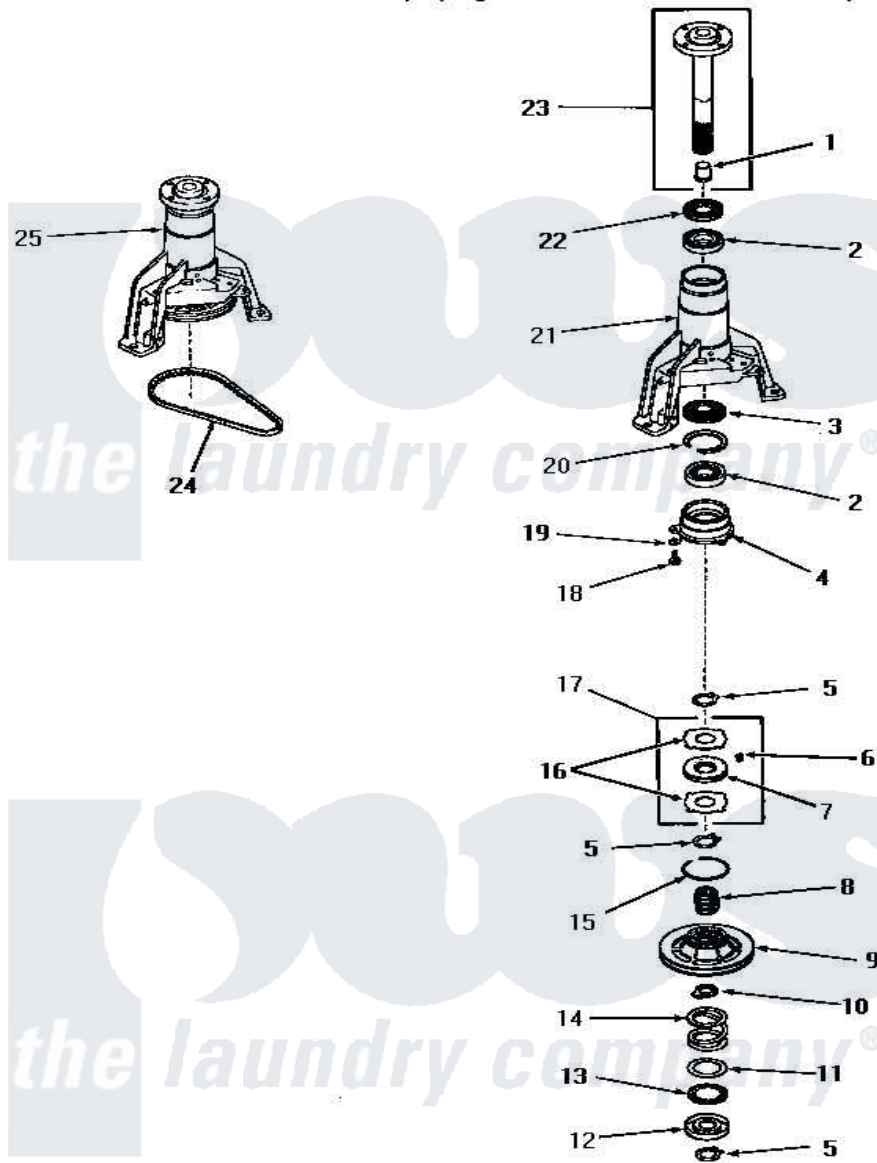

Amana FA4161 13 - MAIN BEARING ASSY & SPIN BELT

MAIN BEARING ASSEMBLY AND SPIN BELT

Amana [Residential Amana FA4161 Washer Parts](#) Parts Diagram 13 - MAIN BEARING ASSY & SPIN BELT
 Click on the part number to view part

Item	Original Part Number	Replaced By	Status	Part Description
1	25854			Bearing
2	20012			Bearing
3	26247			Slinger, Water
4	23639			Retainer
5	23724			Ring, Retaining
6	24500			Clip, Spring
7	23708			Assembly, Brake Disk
8	23634		Not Available	HUB
9	24690			Assembly, Spin Pulley
10	23635		Not Available	STOP
11	23722			Race, Bearing
12	23640			Retainer
13	23721		Not Available	BEARING, NEEDLE
14	23723			Spring
15	Y23720		Not Available	RING, SNAP
16	23637		Not Available	DISC, BRAKE

17	24599		Assembly, Brake Disk
18	02422		Screw, 1/4-20 X 1/2 HeX
19	02431		Lockwasher, 1/4 Ext Shk
20	20084	Not Available	RING,RETAINING
21	25979	Not Available	HOUSING,MAIN BEARING
22	Y21659	Not Available	SEAL
23	23731		Assembly, Spin Shaft
24	23759	Not Available	BELT
25	26018		AsseMbly, Bearing Housing-M
NI	03200		A-D Drive Lubricant