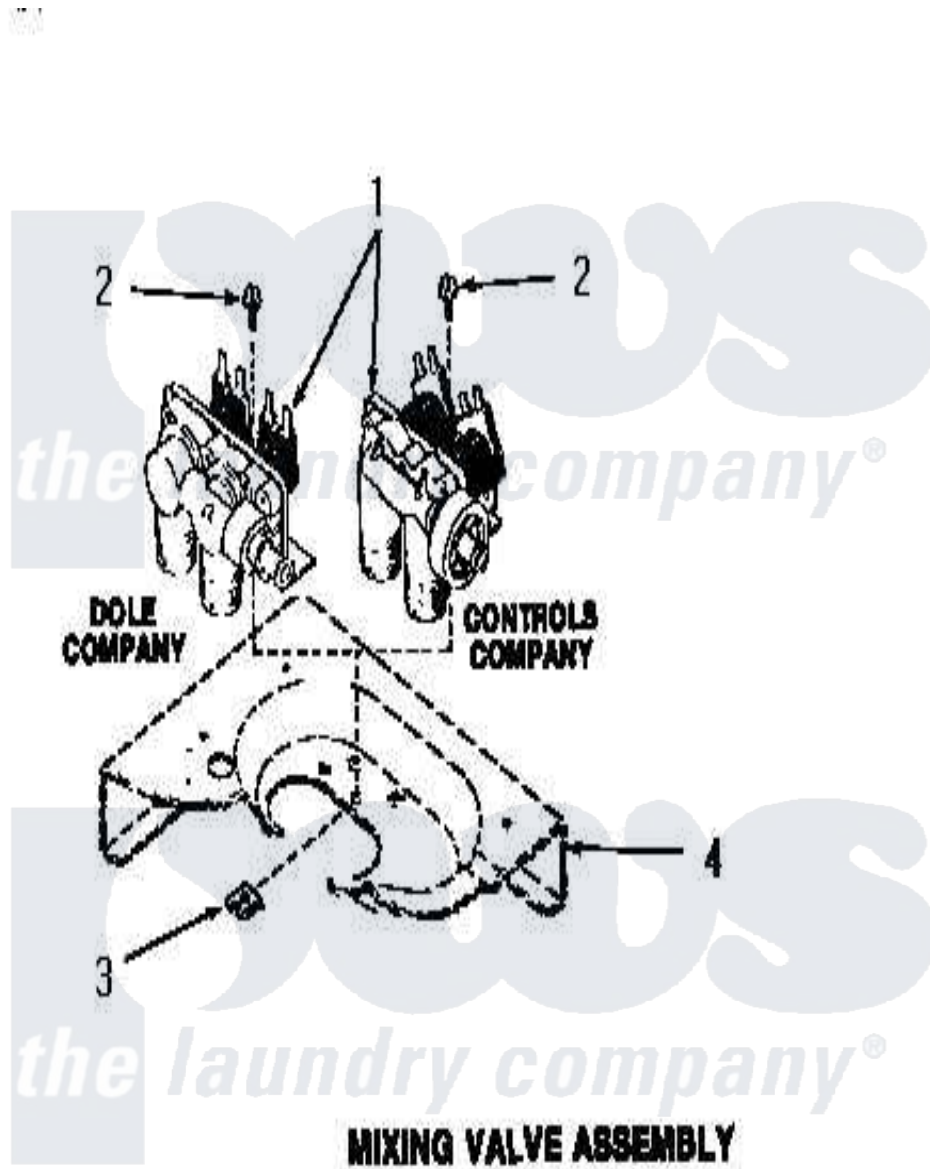

Amana FA4161 14 - MIXING VALVE ASSY

[Amana Residential Amana FA4161 Washer Parts](#) Parts Diagram 14 - MIXING VALVE ASSY
Click on the part number to view part

Item	Original Part Number	Replaced By	Status	Part Description
1	25832	205613		Water Valve
2	23962	W10116760		Screw
3	23277		Not Available	NUT,SPEED
4	Y00000000		Not Available	SEE NOTE CABINET TOP