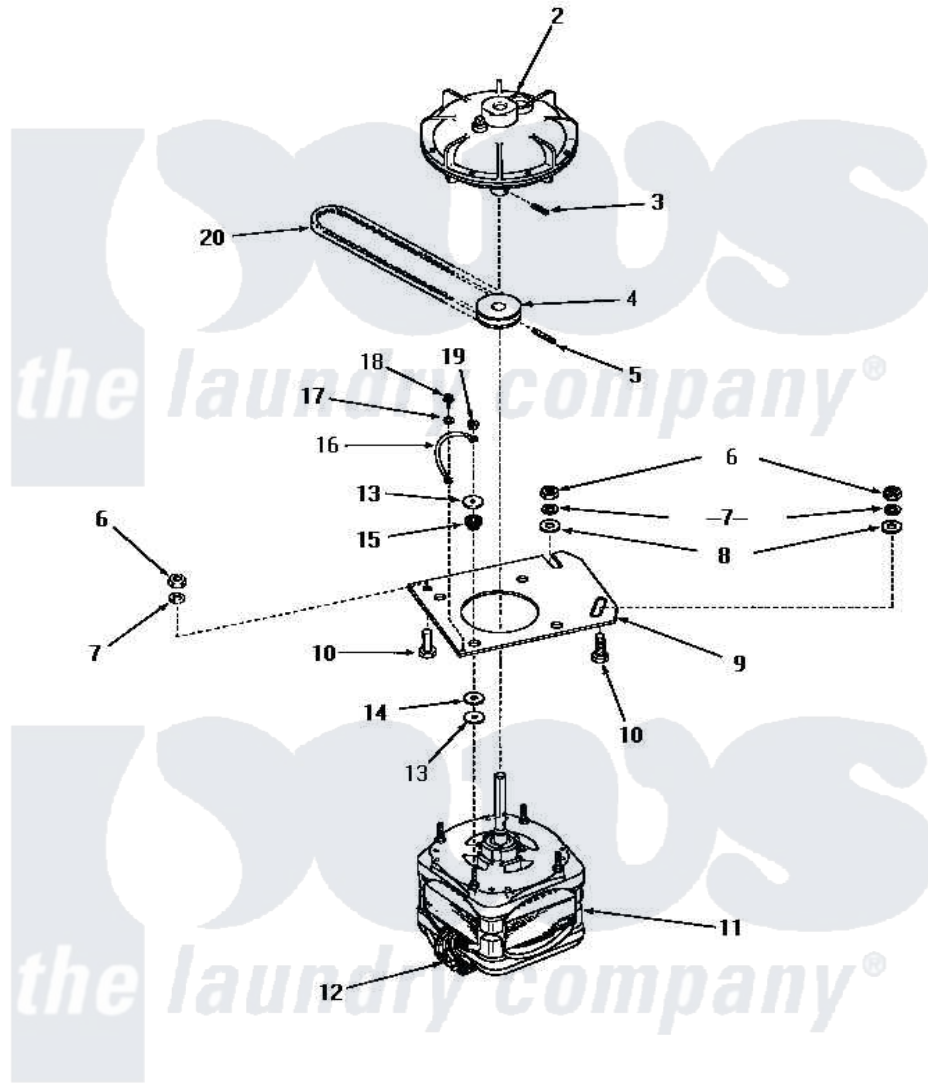

# Amana FA4161 15 - MOTOR, FLUID DRIVE & PUMP BELT

## MOTOR, FLUID DRIVE AND PUMP BELT

Amana [Residential Amana FA4161 Washer Parts](#) Parts Diagram 15 - MOTOR, FLUID DRIVE & PUMP BELT  
 Click on the part number to view part

Item	Original Part Number	Replaced By	Status	Part Description
2	<a href="#">24706</a>			Assembly, Fluid Drive
3	24703		Not Available	PIN,ROLL
4	<a href="#">26116</a>			Pulley, Drive
5	<a href="#">23750</a>			Pin, Roll
6	20274	<a href="#">62739</a>		Nut, Lock
7	<a href="#">20277</a>			Lockwasher, 3/8 Std X 3
8	<a href="#">20279</a>			Washer, 13/32 ID x 13/16 OD
9	23769		Not Available	PLATE,MOUNTING
10	20255		Not Available	SCREW,3/8-16 X 1 HEX H
11	24725		Not Available	MOTOR, ONE SPEED, 120V, 60 HZ.
12	<a href="#">Y24149</a>			Switch, Motor
"	24140		Not Available	SWITCH,MOTOR
13	20103	<a href="#">M0270519</a>		Washer
14	<a href="#">20104</a>			Washer
15	20102		Not Available	WASHER
16	25484		Not Available	GROUND WIRE

17	21735	Not Available	LOCKWASHER,No.10 INTSHKP
18	<a href="#">20530</a>		Screw, 10-24 x 3/8 Hex
19	<a href="#">23604</a>		Nut, Hex 10-32 Lock
20	23759	Not Available	BELT
NI	20299	Not Available	FLUID DRIVE FLUID-BULK