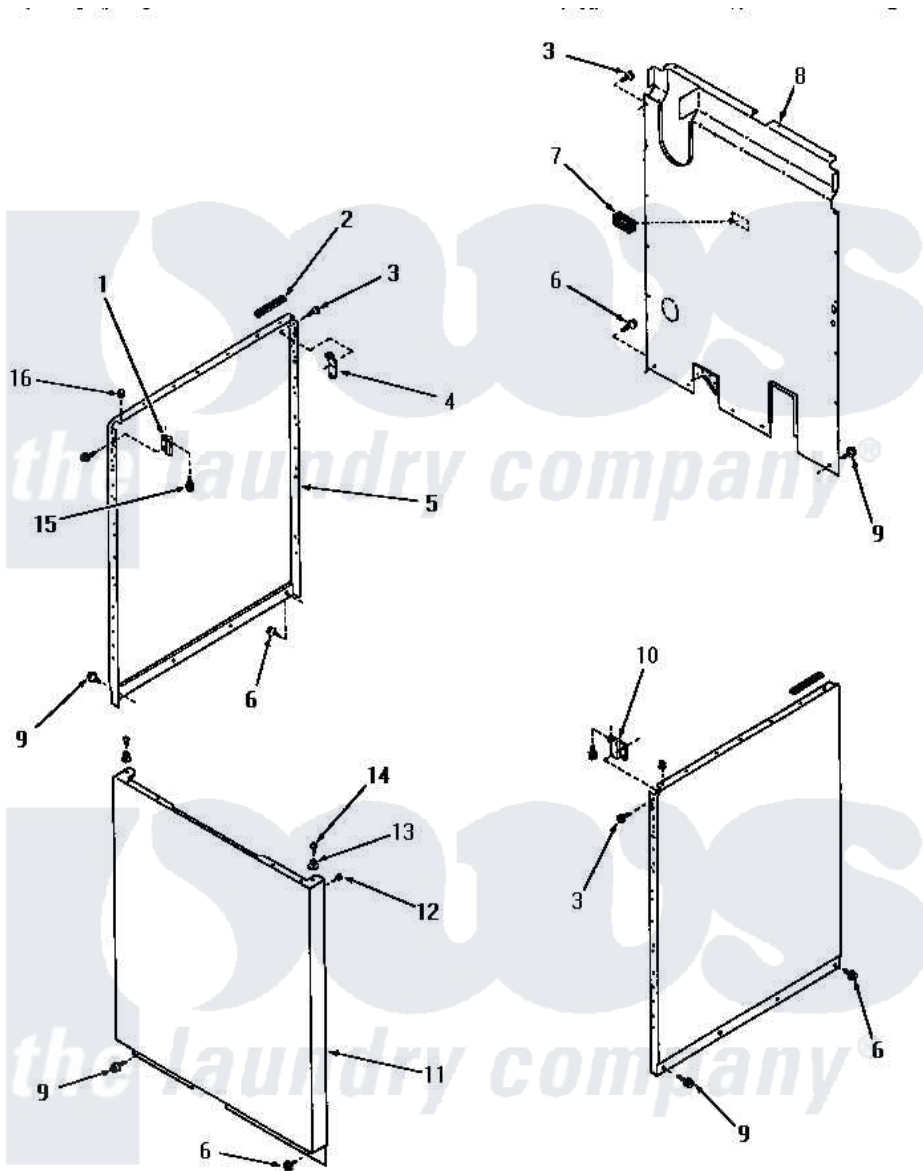

Amana FA4161 16 - PANELS

PANELS

Amana [Residential Amana FA4161 Washer Parts](#) Parts Diagram 16 - PANELS
 Click on the part number to view part

Item	Original Part Number	Replaced By	Status	Part Description
1	26932		Not Available	TOP HOLD-DOWN BRACKET, LEFT-FR
2	80312			Bumper Pad
3	51784		Not Available	SCREW, 10B-16 X 1/2 HEX
4	52487			Lug, Hold-Down
5	26821A		Not Available	PANEL, SIDE
"	26821W		Not Available	SIDE PANEL, LEFT OR RIGHT, WHI
"	26821H		Not Available	PANEL, SIDE
"	26821L		Not Available	PANEL, SIDE
"	26821C		Not Available	SIDE PANEL, RIGHT OR LEFT, COP
"	26821K		Not Available	SIDE PANEL, RIGHT OR LEFT, COF
6	26415	27001200		Screw
7	23257		Not Available	PAD, BUMPER
8	24342GR		Not Available	REAR PANEL, GRAY
9	26592		Not Available	HEX HEAD SCREW

10	26690	Not Available	BRACKET,HOLD DOWN-R.H.
11	26822A	Not Available	PANEL,FRONT
"	26822K	Not Available	FRONT PANEL, COFFEE
"	26822C	Not Available	LOADING DOOR, COPPERTONE
"	26822L	Not Available	PANEL,FRONT
"	26822H	Not Available	PANEL,FRONT
"	26822W	Not Available	LOADING DOOR, WHITE
12	20387		Bumper
13	23020	Not Available	MOUNT,PANEL
14	Q6535	Not Available	SCREW,10B-16 X 3/4 ROU
15	23008		Screw, 10-24 X 3/4 Sems
16	21176		Bumper