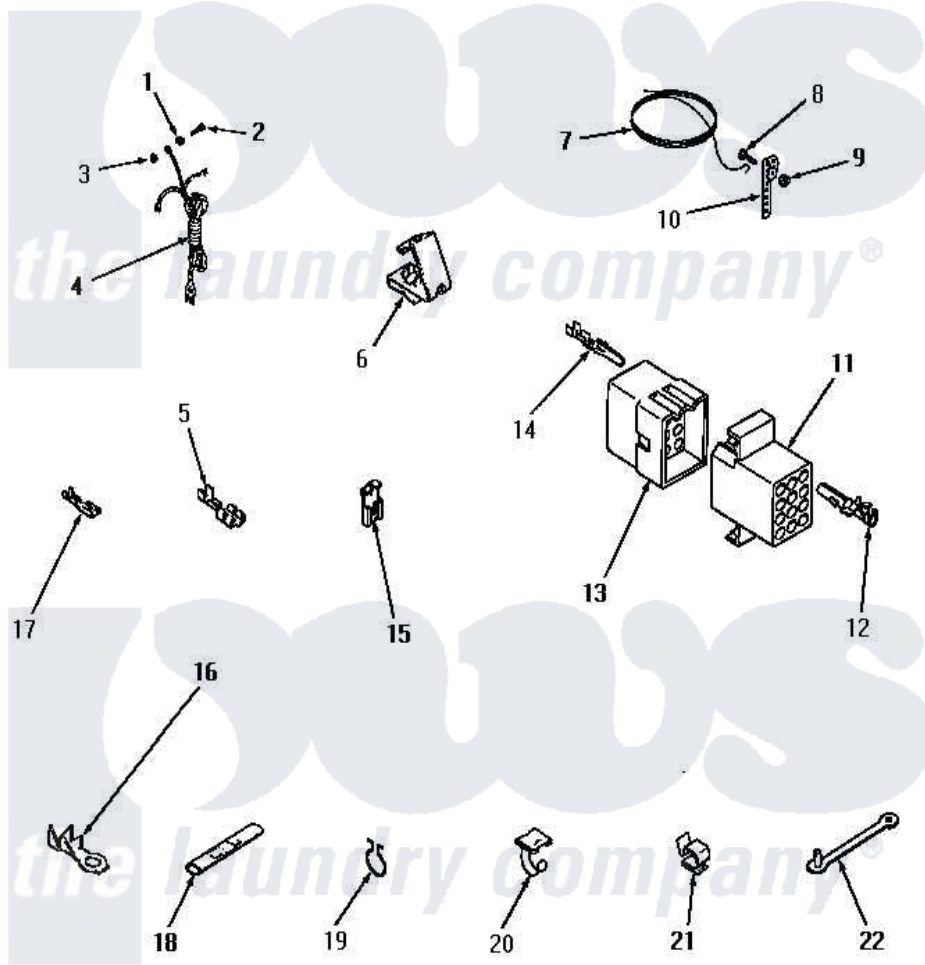

# Amana FA4161 17 - POWER CORD, WIRE & TERMINALS

## POWER CORD, WIRE AND TERMINALS

Amana [Residential Amana FA4161 Washer Parts](#) Parts Diagram 17 - POWER CORD, WIRE & TERMINALS  
 Click on the part number to view part

Item	Original Part Number	Replaced By	Status	Part Description
1	<a href="#">03815</a>			Lockwasher, No.10 Ext Shk
2	<a href="#">20267</a>			Screw, 10-24 X 3/8 Round
3	03673		Not Available	NUT
4	22660		Not Available	POWER CORD AND PLUG
5	Y00119		Not Available	SPADE TERMINAL(18 GAUGE) (1/4 INCH-(1) 18 GAUGE WIRE)
6	00158		Not Available	GROUND CLIP
7	Y21429		Not Available	GROUND WIRE
8	21431		Not Available	ROUND HEAD SCREW
9	Y20278		Not Available	LOCKWASHER
10	21430		Not Available	STRAP,GROUND
11	23042		Not Available	RECEPTACLE
"	Y23034	<a href="#">26163</a>		Receptacle, 9 Circuit
"	<a href="#">23036</a>			Receptacle, 12 Circuit
"	23038		Not Available	RECEPTACLE,15 CIRCUIT
"	23039	<a href="#">697780</a>		Receptacle,

12	Y00117	<a href="#">5011-XX</a>		093 Female Socket
13	23035		Not Available	PLUG,12 CIRCUIT
"	<a href="#">23033</a>			Plug, 9 Circuit
"	<a href="#">23037</a>			Plug, 15 Circuit
"	<a href="#">23041</a>			Plug, 6 Circuit
"	<a href="#">23040</a>			Plug-3 Circuit
14	<a href="#">Y00116</a>			Terminal, Pin-Male
15	<a href="#">Y00120</a>			Terminal, Flag-1/4 Fema
16	<a href="#">00110</a>			No.10 18 Gauge Wire
17	<a href="#">00112</a>			Terminal, Spade-3/16 Fe
18	21091		Not Available	CONNECTOR TWO 1/4 INCH MALE
19	<a href="#">51291</a>			Clip, Wire
20	21793		Not Available	CABLE CLIP
21	<a href="#">21036</a>			Clip, Cable
22	22837		Not Available	STRAP,WIRE