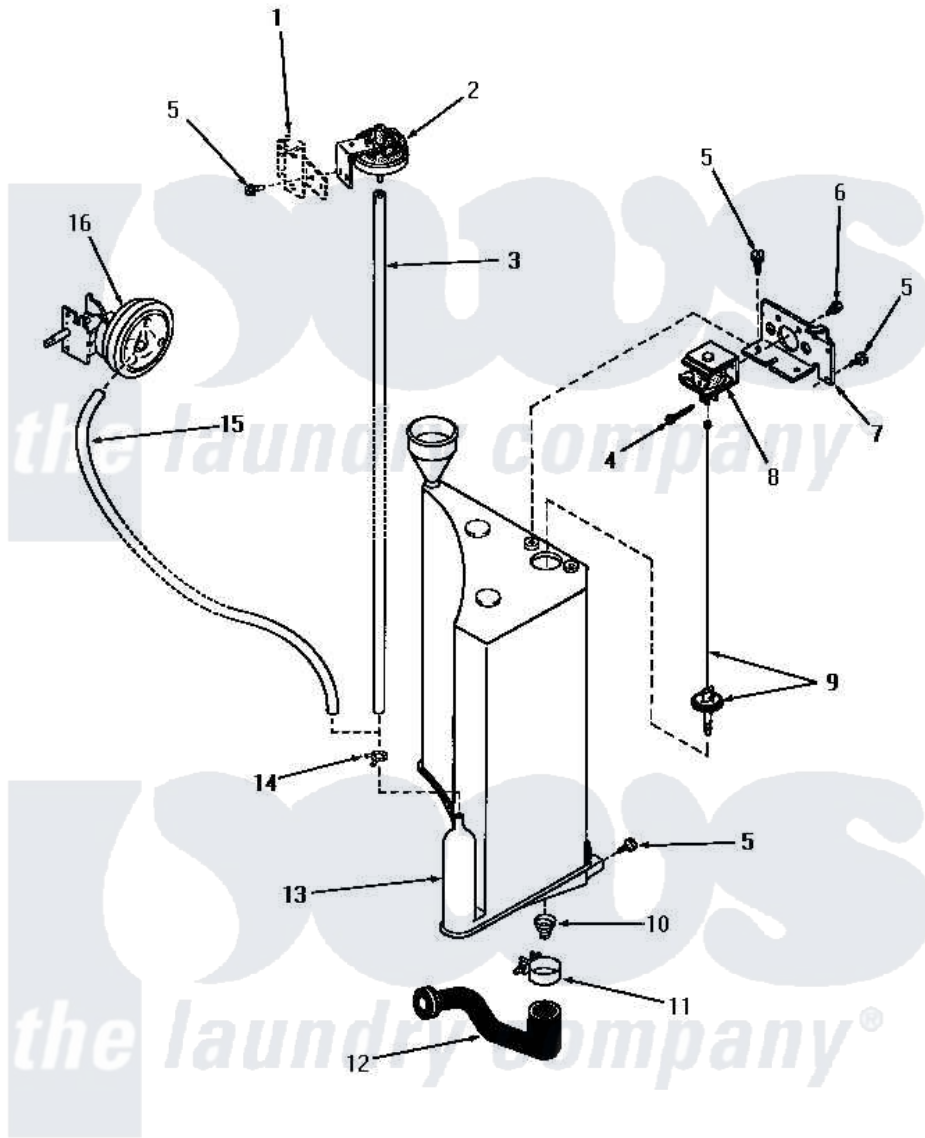

Amana FA4161 18 - PRESSURE SWITCH, RESERVOIR & DRAIN VALVE

PRESSURE SWITCH, RESERVOIR AND DRAIN VALVE

Amana [Residential Amana FA4161 Washer Parts](#) Parts Diagram 18 - PRESSURE SWITCH, RESERVOIR & DRAIN VALVE

[Click on the part number to view part](#)

Item	Original Part Number	Replaced By	Status	Part Description
1	Y00000000		Not Available	SEE NOTE TOP HOLD-DOWN BRACKET, LEFT-FRONT
2	24451			Switch Pressure
3	24443		Not Available	NO LONGER AVAILABLE
4	20248			Pin, Cotter
5	51784		Not Available	SCREW,10B-16 X 1/2 HEX
6	Y03950			Screw, 10-32 x 5/16 Sems
7	Y26000		Not Available	BRACKET
8	25999		Not Available	SOLENOID,DRAIN VALVE
9	26244			Assembly, Plunger-Drain Val
10	25997		Not Available	SPRING,DRAIN VALVE
11	20824		Not Available	HOSE CLAMP
12	25998			Hose, Drain-Pressure Ta
13	25993		Not Available	RESERVOIR
14	Y22294	596669		Clamp, Manifold