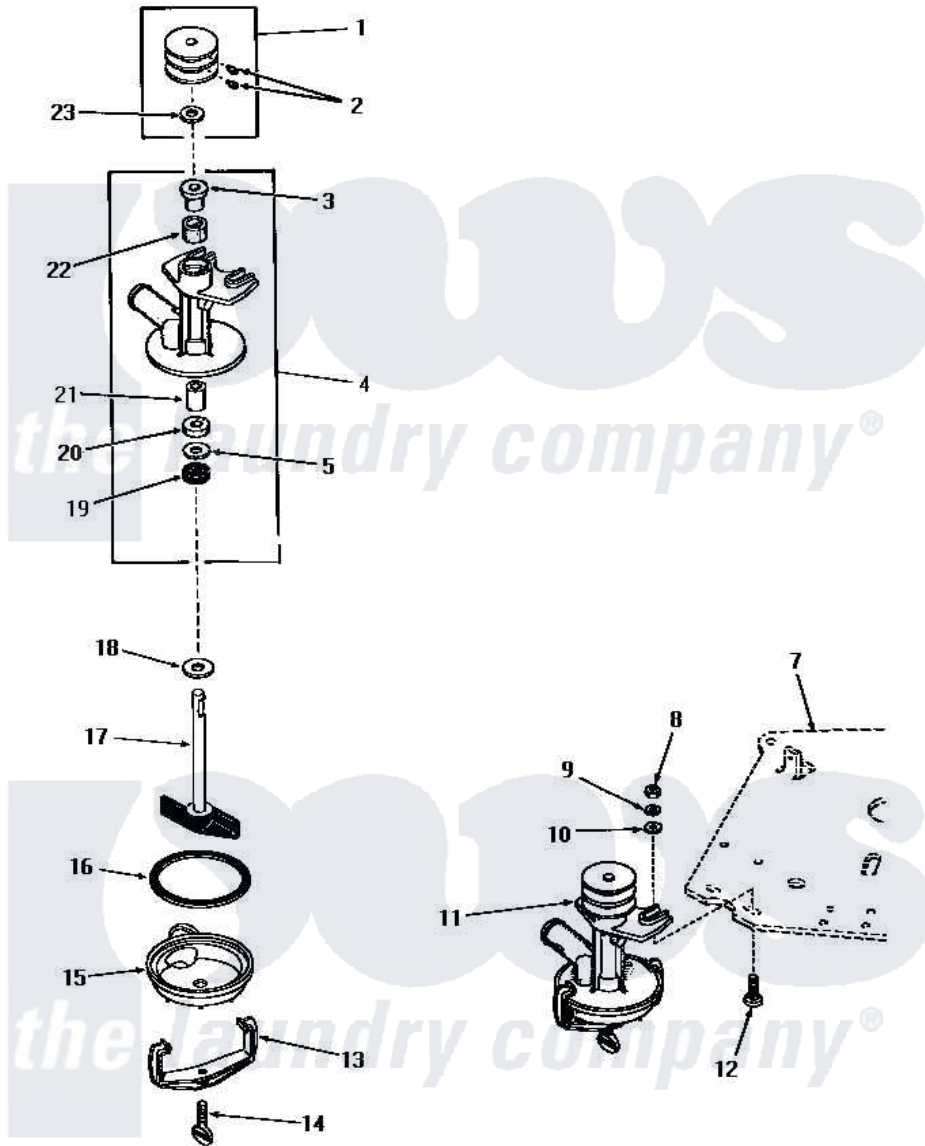

Amana FA4161 19 - PUMP ASSY

PUMP ASSEMBLY

Amana [Residential Amana FA4161 Washer Parts](#) Parts Diagram 19 - PUMP ASSY
 Click on the part number to view part

Item	Original Part Number	Replaced By	Status	Part Description
1	23770		Not Available	ASSY,PULLEY
2	02771			Screw, 1/4-20 x 3/8 Hex S
3	20072			Bearing
4	20763		Not Available	PUMP BODY
5	20093			Washer, 29/64 ID x 63/64 OD
7	Y00000000		Not Available	SEE NOTE MOUNTING PLATE
8	20275	27001225		Nut, Jam Mid Lock 1/4-20
9	03189			LoCkwasher, 1/4 Std-C P
10	20176			Washer, .2656 ID x 9/16 OD
11	25178		Not Available	ASSY,PUMP
12	24390			Bolt
13	20066			Clamp, Pump
14	20161			Screw, 5/16-18 X 1-1/16
15	04316		Not Available	BOTTOM,PUMP
16	20097		Not Available	GASKET
17	04372		Not Available	ASSY,IMPELLER

18	20099		Washer, .440idx1.125odx
19	20095		Seal
20	20094		Packing Material
21	20071		Bearing
22	26479		Wick
23	26919	Not Available	WASHER,PUMP PULLEY
NI	131P3		Kit, Pump Kt85