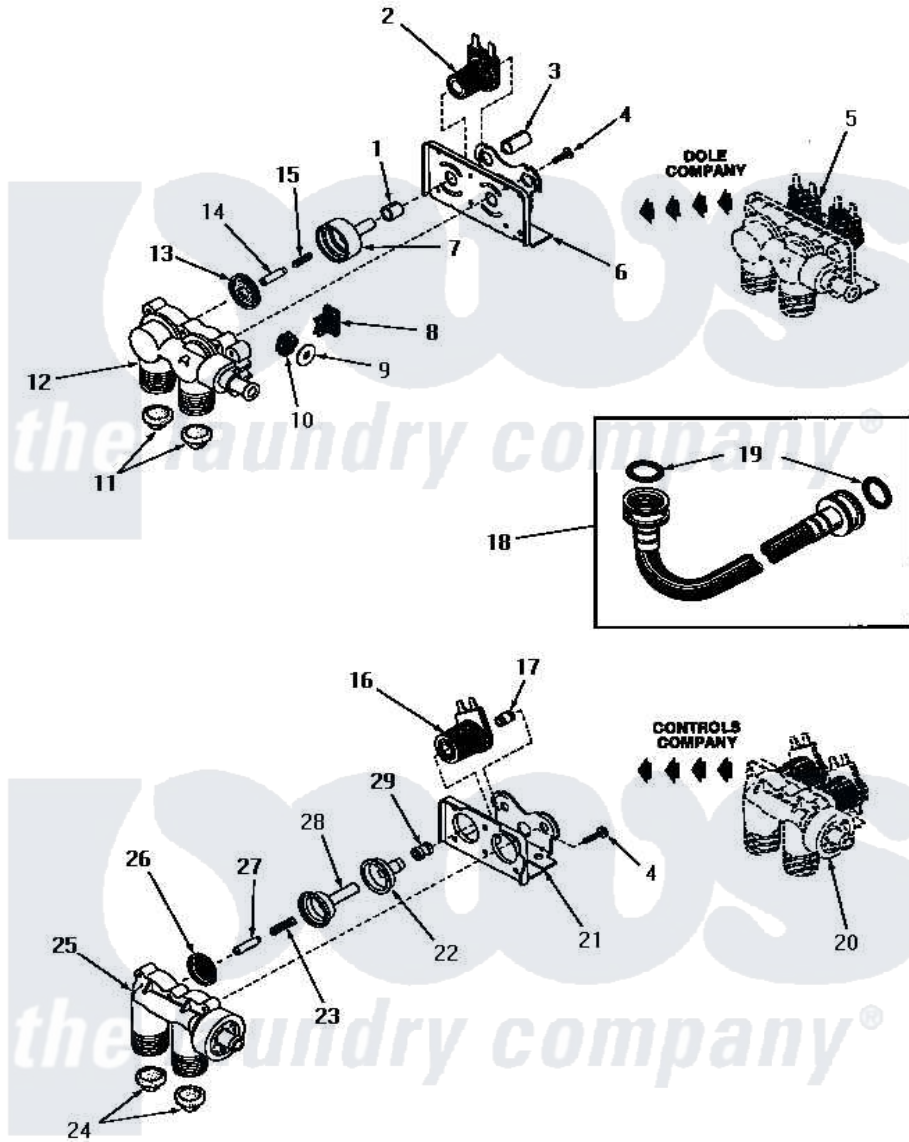

# Amana FA4200 01 - 25832 & 25833 MIXING VALVE ASSEMBLIES

**25832 and 25833 MIXING VALVE ASSEMBLIES**  
(See Page 18 for complete assembly)

Amana [Residential Amana FA4200 Washer Parts](#) Parts Diagram 01 - 25832 & 25833 MIXING VALVE ASSEMBLIES  
Click on the part number to view part

Item	Original Part Number	Replaced By	Status	Part Description
1	24129		Not Available	SLEEVE,SHORT
2	24126	<a href="#">33930</a>		Valve, Mixing
3	24128		Not Available	SLEEVE,LONG
4	25817C		Not Available	SCREW
5	Y00000000		Not Available	SEE NOTE MIXING VALVE ASSEMBLY
6	Y24127		Not Available	MOUNTING BRACKET
7	<a href="#">24130</a>			Guide, Armature
8	Y24135		Not Available	PLUG,FLOW REGULATOR
9	23224G		Not Available	DIFFUSER
10	<a href="#">23224C</a>			Regulator, Flow
11	24122	<a href="#">22002960</a>		Strainer, Washer Inlet
12	<a href="#">24125</a>			Body, Valve
13	24134		Not Available	DIAPHRAGM
14	24132		Not Available	ARMATURE
15	24131		Not Available	SPRING
16	24596A		Not Available	SOLENOID

17	25817M	Not Available	SOLENOID PLUG
18	20241	<a href="#">EZ20241</a>	20 x 24 x 1 Filter 1 Metal Side
19	20290	<a href="#">Y013783</a>	Washer, Inlet Hose
20	Y00000000	Not Available	SEE NOTE MIXING VALVE ASSEMBLY
21	25817B	Not Available	MOUNTING BRACKET
22	25817E	Not Available	SLEEVE, GUIDE xREPLACE
23	25817G	Not Available	SPRING
24	24122	<a href="#">22002960</a>	Strainer, Washer Inlet
25	24123	Not Available	VALVE BODY
26	25817K	Not Available	DIAPHRAGM
27	25817H	Not Available	ARMATURE
28	25817F	Not Available	ARMATURE GUIDE
29	25817D	Not Available	SLEEVE ADAPTER