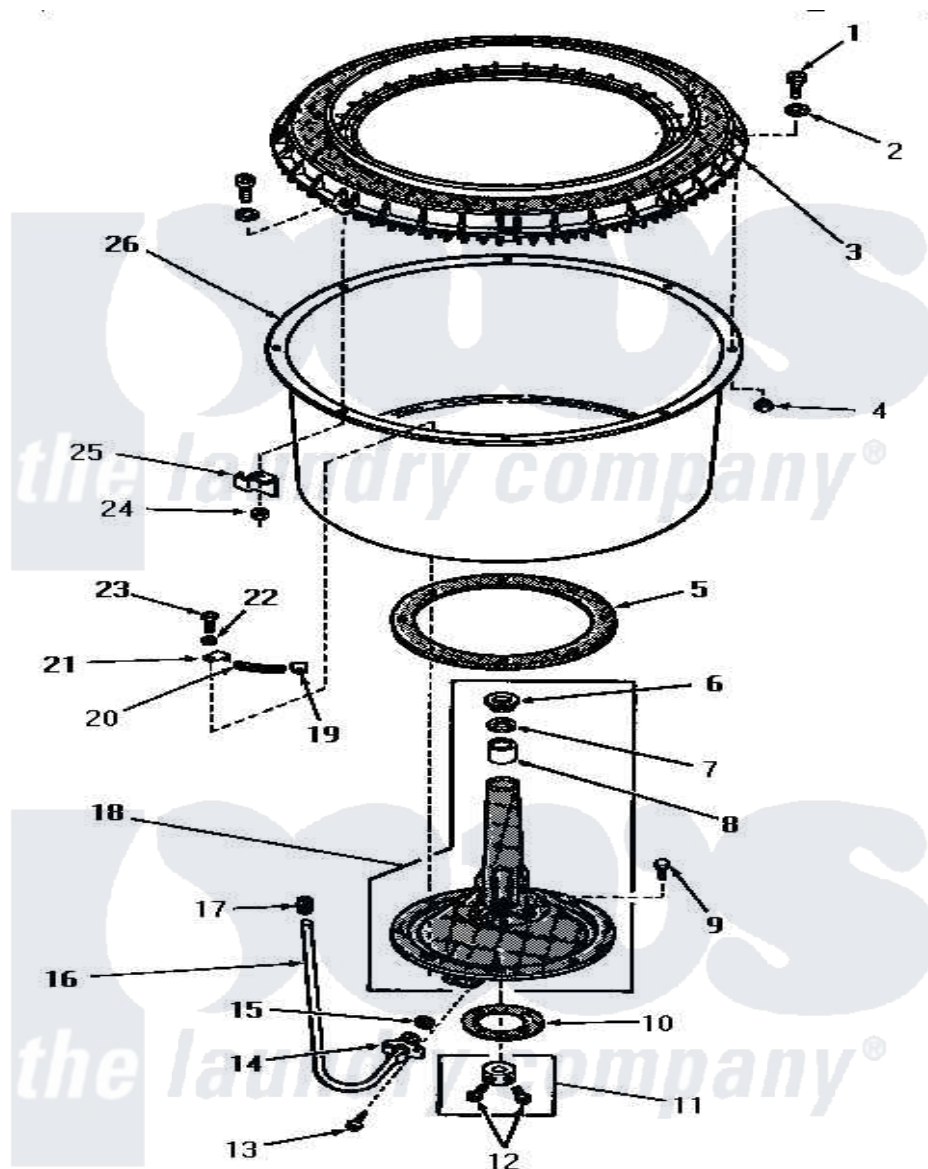

Amana FA4200 03 - AGITATOR POST & SPIN TUB

AGITATOR POST AND SPIN TUB

Amana [Residential Amana FA4200 Washer Parts](#) Parts Diagram 03 - AGITATOR POST & SPIN TUB
 Click on the part number to view part

Item	Original Part Number	Replaced By	Status	Part Description
1	25251	EZ25251		25 x 25 x 1 Filter 1 Metal Side
2	25100			Washer, 17/64 ID x 1/2 OD
3	24931		Not Available	BALANCE RING
4	25250			Nut, 1/4-20 Hex Nyllock
5	20122			Gasket
6	23685			Bearing
7	23684			Seal
8	23686			Bearing
9	20261			Screw, Cap
10	20120			Gasket
11	20377			Collar Assembly
12	23481	02422		Screw, 1/4-20 X 1/2 HeX
13	20852		Not Available	SCREW, 10-24 X 1/2 HEX
14	26046			Bracket, Sediment Tube
15	20110			Gasket
16	25980			Tube, Sediment

17	22361		Sleeve
18	26016	2-6016	Wheel 71/2x6
19	22446		Clip
20	22144		Spring
21	22447		Clip
22	20121	Not Available	GASKET
23	20260		Screw, 5/16-18 X 3/4 RD
24	26678		Nut, Self-Locking
25	22025		Bracket
26	26910		Tub, Spin-Blue Porcelain
NI	243P3	Not Available	KIT,AGITATOR POST