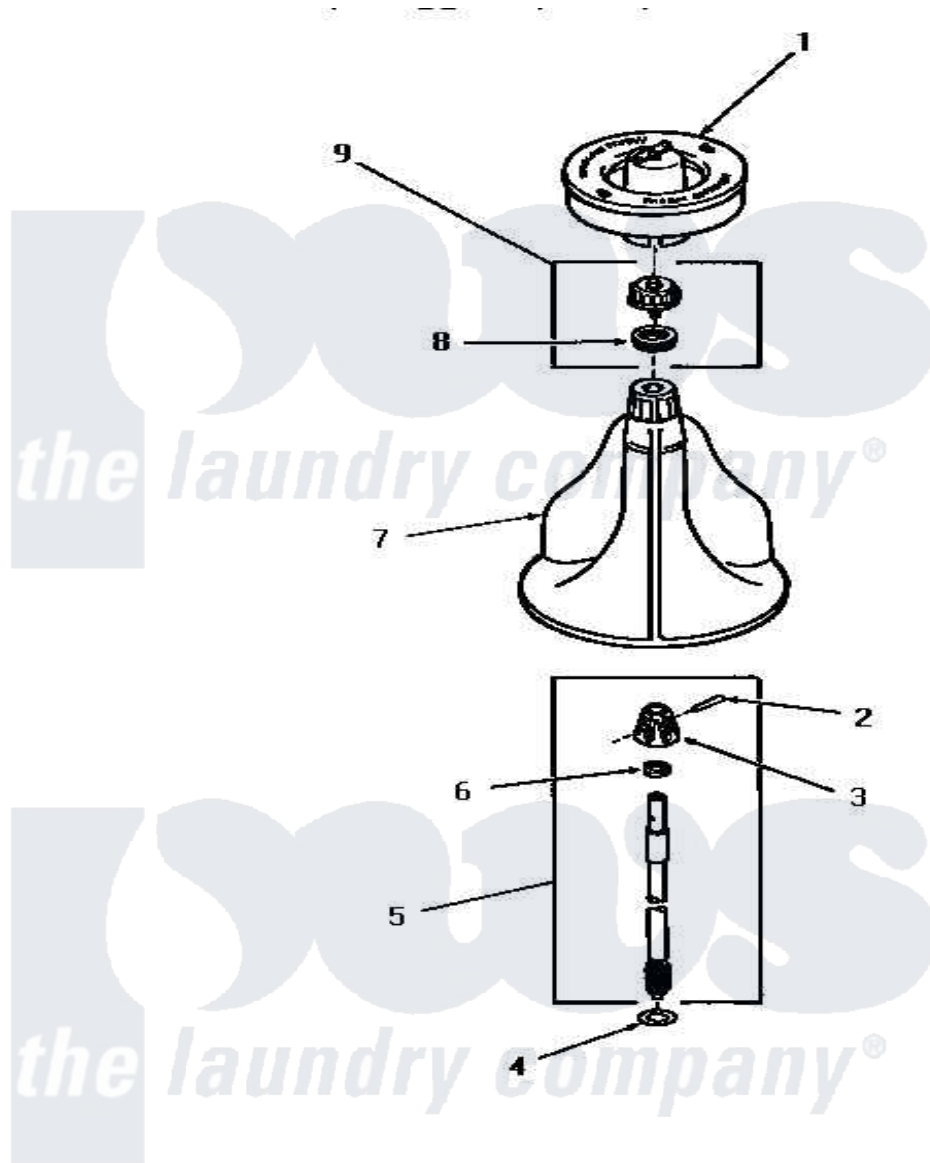

Amana FA4200 04 - AGITATOR, SHAFT & FABRIC SOFTENER DISP

AGITATOR, SHAFT AND FABRIC SOFTENER DISPENSER

Amana Residential Amana FA4200 Washer Parts Parts Diagram 04 - AGITATOR, SHAFT & FABRIC SOFTENER DISP
 Click on the part number to view part

Item	Original Part Number	Replaced By	Status	Part Description
1	23546		Not Available	ASSY,DISPENSER-FAB-SOF
2	20243			Pin, Taper
3	20056		Not Available	BLOCK, DRIVE
4	22135			Washer
5	21751	21751P		Assyshaft
6	20057	222T017P01		Washer FIB 21/32 ID X 1156 OD X 1/8
7	25975		Not Available	ASSY,AGITATOR
8	21036			Clip, Cable
9	26015			Assembly, Cap And Ring-Agitator
"	26014			Assembly, Cap And Ring-Agitator