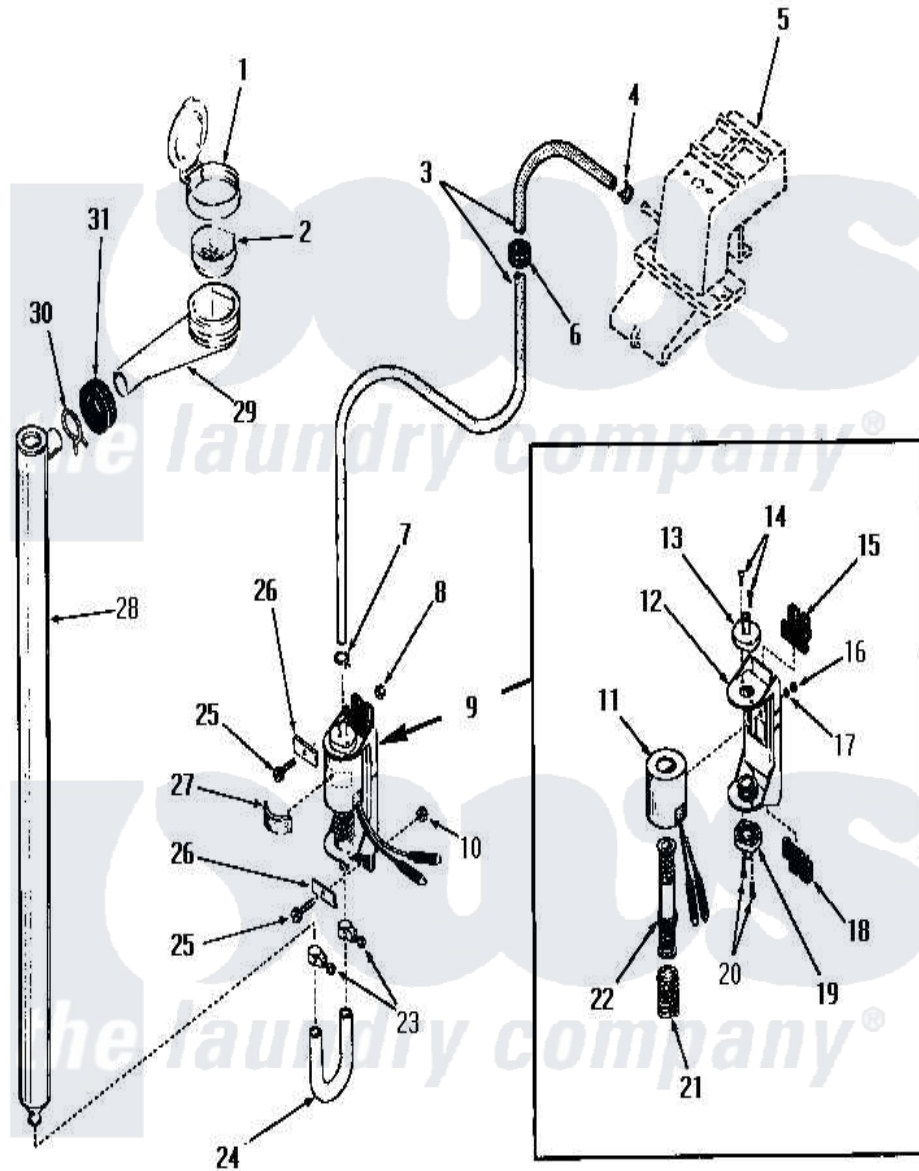

Amana FA4200 05 - BLEACH DISPENSER

Amana [Residential Amana FA4200 Washer Parts](#) Parts Diagram 05 - BLEACH DISPENSER
 Click on the part number to view part

Item	Original Part Number	Replaced By	Status	Part Description
1	22484		Not Available	BLEACH LID
2	21984			Cover, Dispenser
3	22300		Not Available	HOSE
4	23410		Not Available	HOSE CLAMP
5	Y00000000		Not Available	SEE NOTE WATER INLET
6	22299		Not Available	GROMMET
7	22295		Not Available	HOSE CLAMP
8	22001			Nut, 10-24 Nylon Hex BR
9	22337			Pump, Bleach
10	22001			Nut, 10-24 Nylon Hex BR
11	22337B		Not Available	COIL AND FRAME
12	22337A		Not Available	BASE
13	22337E		Not Available	HOSE CONNECTOR
14	51356		Not Available	SCREW,6-32 X 5/16 RD H
15	22337F		Not Available	ISOLATION MOUNT
16	22337G		Not Available	NUT

17	21735	Not Available	LOCKWASHER,No.10 INTSHKP
18	22337F	Not Available	ISOLATION MOUNT
19	22337E	Not Available	HOSE CONNECTOR
20	51356	Not Available	SCREW,6-32 X 5/16 RD H
21	22337D	Not Available	SPRING
22	22337C	Not Available	ARMATURE AND VALVE
23	24604	Not Available	HOSE CLAMP
24	22302	Not Available	HOSE
25	25989	Not Available	HEX HEAD SCREW
26	Y22287	Not Available	BLEACH PUMP BRACKET
27	25220	Not Available	BUMPER
28	22303	Not Available	TUBE,BLEACH
29	22377	Not Available	DISPENSER xREPLACE
30	Y03640	Not Available	CLAMP
31	20118	Not Available	GROMMET,1982 INV