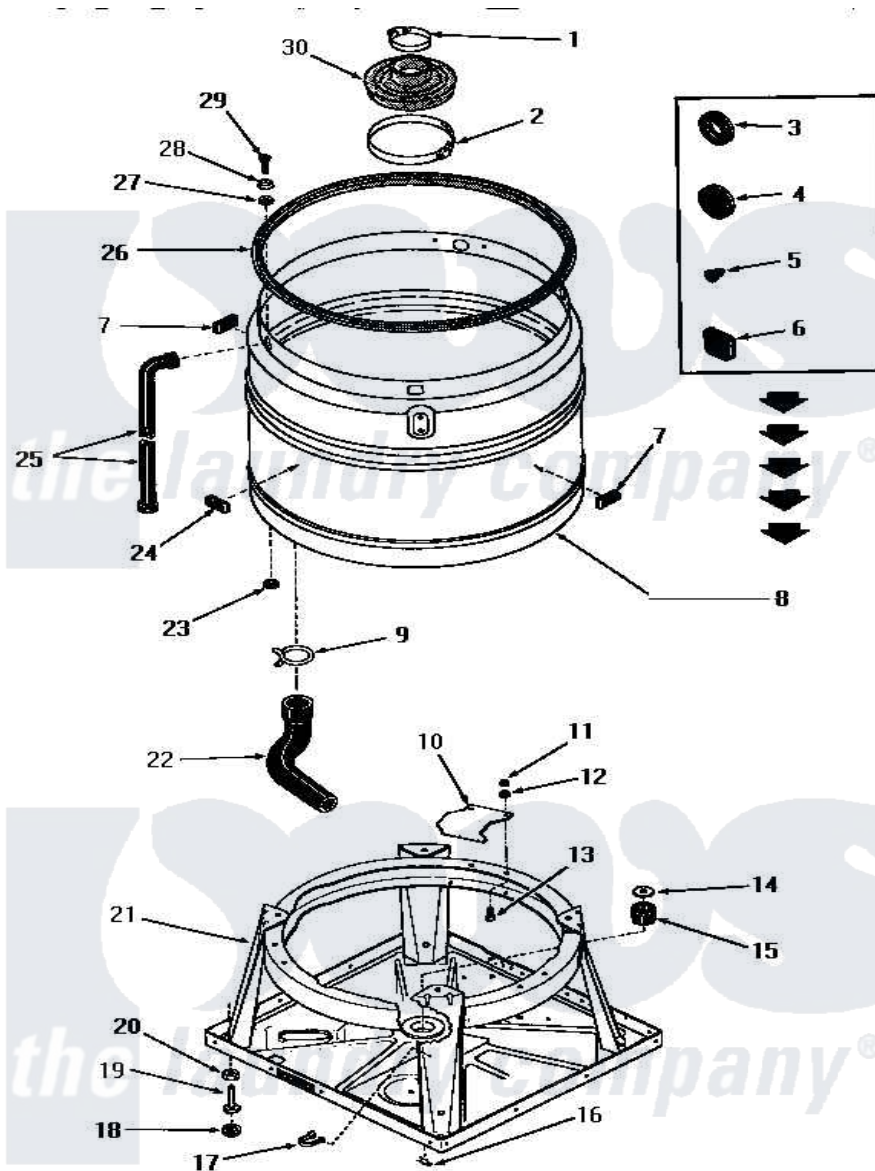

Amana FA4200 06 - BOOT, CHASSIS & DRAIN TUB

BOOT, CHASSIS AND DRAIN TUB

Amana [Residential Amana FA4200 Washer Parts](#) Parts Diagram 06 - BOOT, CHASSIS & DRAIN TUB
 Click on the part number to view part

Item	Original Part Number	Replaced By	Status	Part Description
1	20107			Upper Clamp
2	20108	F200201		Clamp Hose #56
3	20118		Not Available	GROMMET,1982 INV
4	20305	20-305		Sizzle Do Not Ship Ups
5	21393	21-393		Piezo Sounder
6	21651			Grommet
7	23258			Pad, Bumper
8	25983			Drain Tub, Shur-Fil
9	10108			Seal
10	21905			Plate, Snubber
11	20275	27001225		Nut, Jam Mid Lock 1/4-20
12	03189			LoCkwasher, 1/4 Std-C P
13	02422			Screw, 1/4-20 X 1/2 HeX
14	20162		Not Available	SPACER
15	20195		Not Available	GROMMET
16	26012	2-6012		Blower Wheel

17	22837		Not Available	STRAP,WIRE
18	21749	40016001		Foot, Rubber
19	20409	22003428		Leg, Adjustable
20	Y21899	40038101		Nut, Leg
21	26028			Assembly, Chassis xReplace
22	25112			Hose
23	20115			Grommet
24	23257		Not Available	PAD,BUMPER
25	22818		Not Available	HOSE
26	21233		Not Available	GASKET
27	20112			Grommet
28	20111			Washer
29	20259		Not Available	SCREW
30	20129		Not Available	BOOT