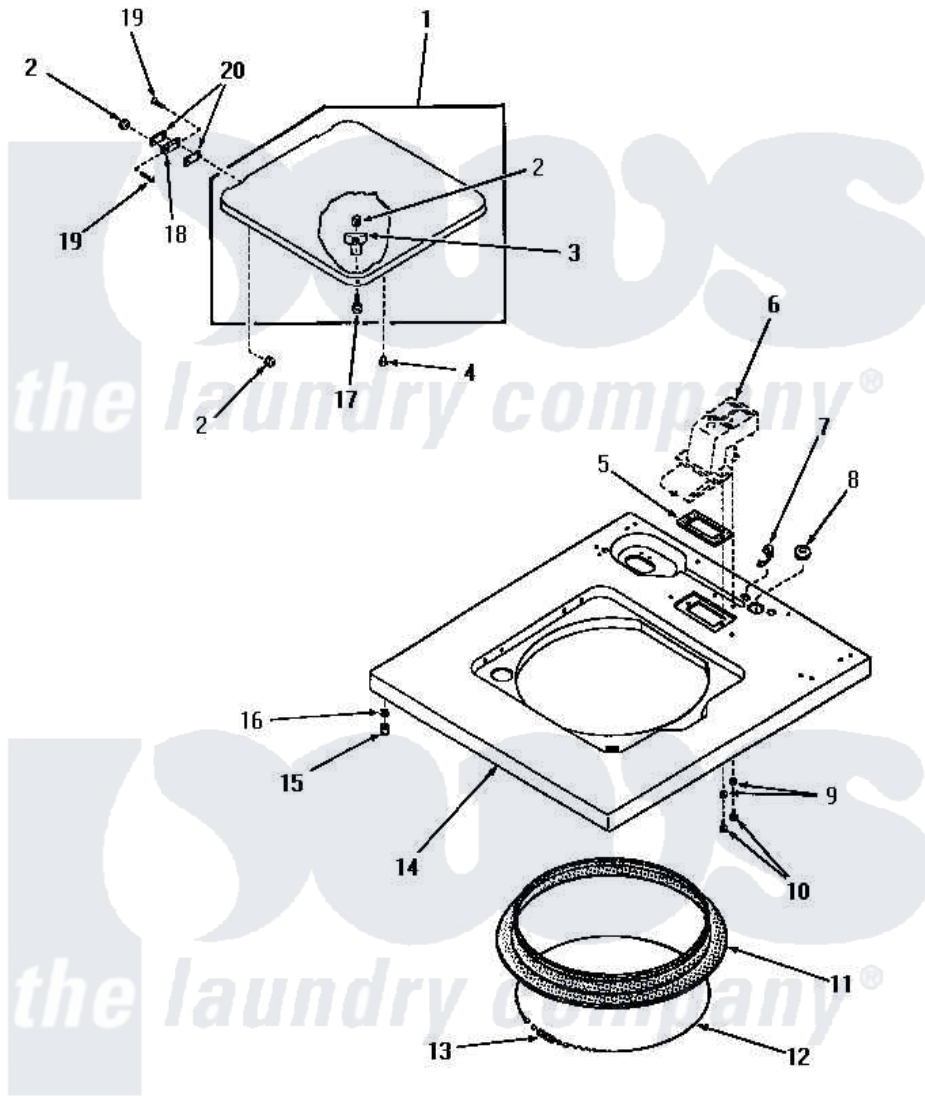

# Amana FA4200 07 - CABINET TOP & LOADING DOOR

## CABINET TOP AND LOADING DOOR

Amana [Residential Amana FA4200 Washer Parts](#) Parts Diagram 07 - CABINET TOP & LOADING DOOR  
 Click on the part number to view part

Item	Original Part Number	Replaced By	Status	Part Description
1	26901H		Not Available	ASSY,LID & CATCH
"	26901A		Not Available	LOADING DOOR, AVOCADO
"	26901K		Not Available	LOADING DOOR, COFFEE
"	26901L		Not Available	ASSY,LID & CATCH
"	26901W		Not Available	ASSY,LID & CATCH xREPLACE
"	26901C		Not Available	LOADING DOOR, COPPERTONE
2	<a href="#">21752</a>			Nut, 8-32 Hex Brilock
3	25217	<a href="#">R0603504</a>		Actuator, Door Switch
4	<a href="#">21176</a>			Bumper
5	23255		Not Available	GASKET
6	Y00000000		Not Available	SEE NOTE WATER INLET
7	21903	<a href="#">211881</a>		Grommet, Cord Part Not Used- Gas Models Only
8	20118		Not Available	GROMMET,1982 INV
9	<a href="#">20493</a>			Washer, 11/64 ID x 3/8 OD

10	55469	<a href="#">500226</a>	Screw, 8b-16 x 5/8 Tap
11	<a href="#">25277</a>		Guard, Rim
12	22352	Not Available	RETAINER,WIRE
13	20791	Not Available	SPRING
14	26819W	Not Available	CABINET TOP, WHITE
"	26819A	Not Available	CABINET TOP, AVOCADO
"	26819K	Not Available	CABINET TOP, COFFEE
"	26819C	Not Available	CABINET TOP, COPPERTONE
"	26819L	Not Available	ASSY, TOP
"	26819H	Not Available	CABINET TOP, HARVEST GOLD
15	23007	Not Available	CAGED NUT
16	24861	Not Available	LOCKWASHER, .448X.789SH
17	<a href="#">26769</a>		Assembly, Screw And Washer
18	<a href="#">21583</a>		Hinge
19	<a href="#">22649</a>		Screw, 8-32 X 13/32 FI
20	<a href="#">21584</a>		Gasket