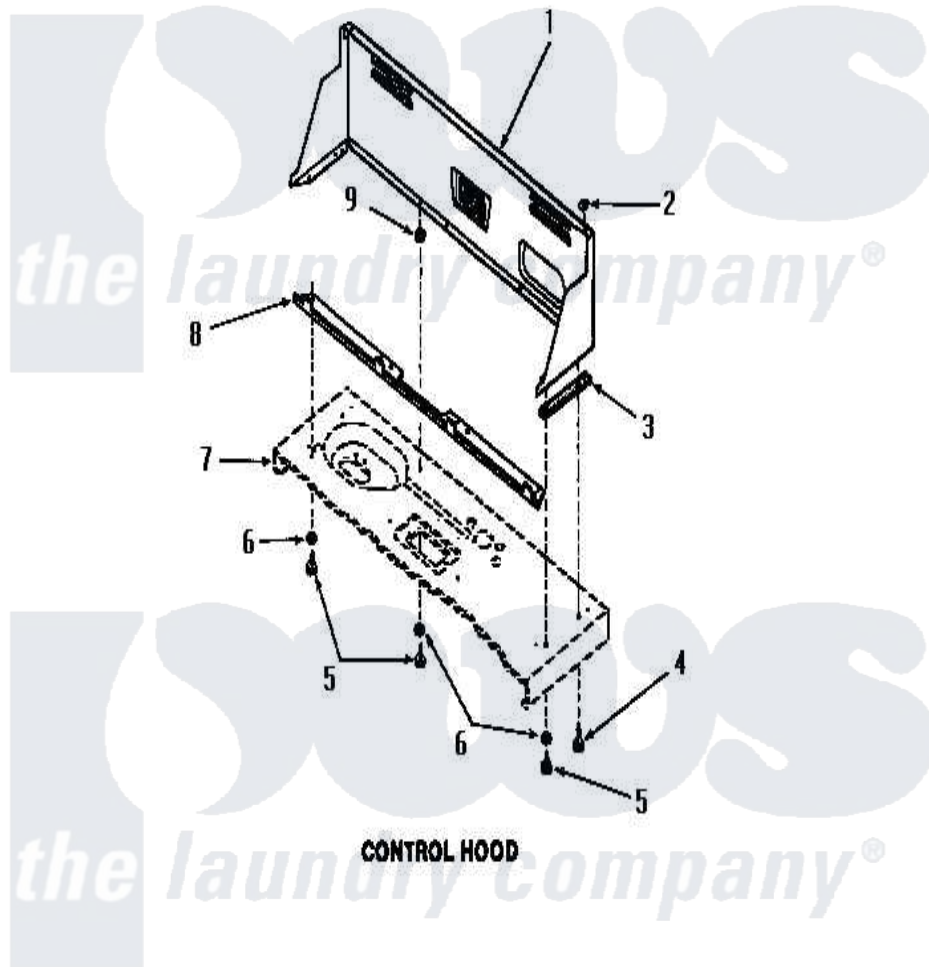

Amana FA4200 09 - CONTROL HOOD

Amana [Residential Amana FA4200 Washer Parts](#) Parts Diagram 09 - CONTROL HOOD
 Click on the part number to view part

Item	Original Part Number	Replaced By	Status	Part Description
1	26820W		Not Available	CONTROL HOOD, WHITE
"	26820H		Not Available	CONTROL HOOD GOLD
"	26820L		Not Available	CONTROL HOOD, ALMOND
"	26820C		Not Available	CONTROL HOOD, COPPERTONE
"	26820K		Not Available	CONTROL HOOD, COFFEE
"	26820A		Not Available	CONTROL HOOD, AVOCADO
2	24522			Nut, Speed-8ab-18 C1995
3	23028		Not Available	GASKET,CONTROL BOX END
4	25724		Not Available	HEX HEAD SCREW
5	52150	489464		Screw
6	20493			Washer, 11/64 ID x 3/8 OD
7	Y00000000		Not Available	SEE NOTE CABINET TOP
8	23360		Not Available	ANGLE
9	23425		Not Available	WASHER,7/32IDX7/16ODX.