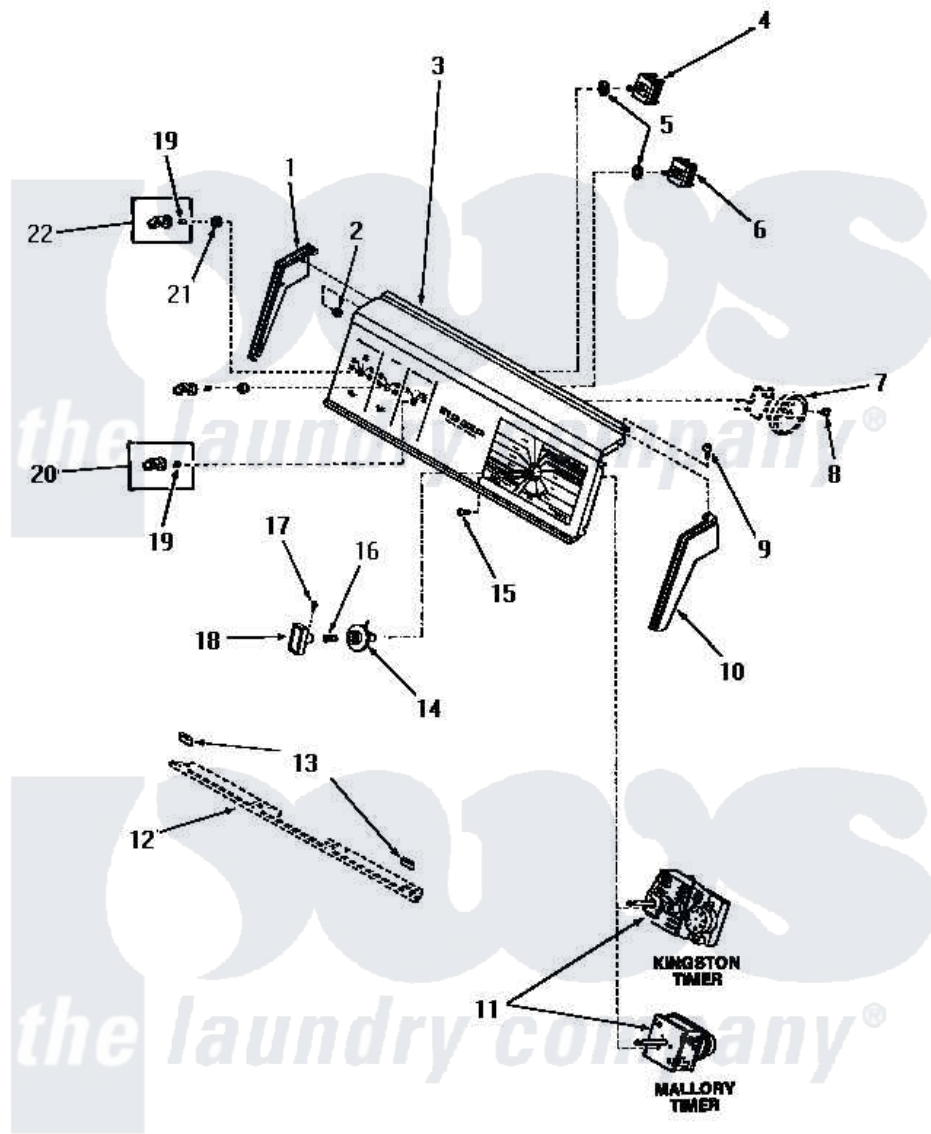

Amana FA4200 10 - CONTROL PANEL & CONTROLS

CONTROL PANEL AND CONTROLS

Amana [Residential Amana FA4200 Washer Parts](#) Parts Diagram 10 - CONTROL PANEL & CONTROLS
 Click on the part number to view part

Item	Original Part Number	Replaced By	Status	Part Description
1	25124		Not Available	CONTROL HOOD END, LEFT
2	25126	5303284616		Clip
3	Y27424		Not Available	CONTROL PANEL ASSEMBLY
4	24392		Not Available	SWITCH TEMP
5	91176			Lockwasher, 3/8 Intshkp
6	24431		Not Available	SPEED SWITCH
7	Y00000000		Not Available	SEE NOTE PRESSURE SWITCH
8	23962	W10116760		Screw
9	25232		Not Available	SCREW,8AB-18X7/8 OVAL
10	25123		Not Available	CONTROL HOOD END, RIGHT
11	26324		Not Available	TIMER
12	Y00000000		Not Available	SEE NOTE PANEL SUPPORT BRACKET
13	24859		Not Available	SLEEVE,SUPPORT ANGLE
14	26326		Not Available	TIMER KNOB INDICATOR

15	70212		Screw, 8-32 X 5/32 RD H
16	26319		Spring
17	26318		Screw, 8-32 X 1/4 Set S
18	27382	Not Available	TIMER KNOB
19	23392	Not Available	CLIP FOR 26816 KNOB
20	27376	Not Available	No Longer Available
21	24205		Nut, Knurled 3/8-24
22	27376	Not Available	No Longer Available